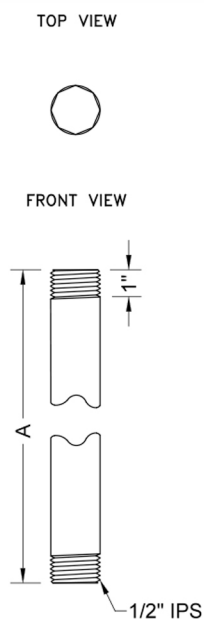

## 1/2" IPS x 24" Brass Vertical Drop Ceiling Nipple

**Model #: 801-12.24-**

### FEATURES:

- Brass vertical drop ceiling shower arm
- 1/2" IPS x 24" length
- 1/2" escutcheons sold separately
- All custom lengths available. Contact JACLO for pricing & availability

### SPECIFICATION DRAWING:

1/2" BRASS VERTICAL DROP CEILING NIPPLES		
PART. #	DESCRIPTION	A
801-12.4	1/2" IPS X 4"	4"
801-12.6	1/2" IPS X 6"	6"
801-12.12	1/2" IPS X 12"	12"
801-12.18	1/2" IPS X 18"	18"
801-12.24	1/2" IPS X 24"	24"
801-12.30	1/2" IPS X 30"	30"
801-12.36	1/2" IPS X 36"	36"
801-12.42	1/2" IPS X 42"	42"
801-12.48	1/2" IPS X 48"	48"
801-12.60	1/2" IPS X 60"	60"
801-12.72	1/2" IPS X 72"	72"