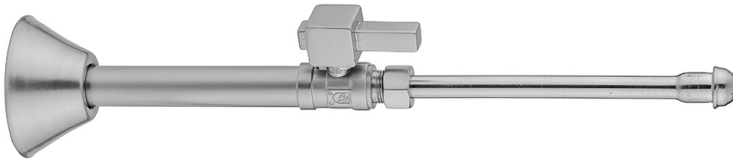

Quarter Turn Straight Pattern 1/2" Copper (Sweat Fit) x 3/8" O.D. Faucet Supply Kit with Square Lever Handle, 20" Supply Tubes, Escutcheons

Model #: 631-6-62-

FEATURES:

- Complete Faucet Supply Kit
- Kit contains:
 - (2) Quarter Turn Straight Pattern 1/2" Copper (Sweat Fit) x 3/8" O.D. Supply Valve with Square Lever Handle P/N 631-6
 - (2) 20" Copper Supply Tubes P/N 662
 - (2) Bell Escutcheons P/N 7116

AVAILABLE FINISHES:

Polished Chrome (PCH)	Satin Chrome (SC)	Bronze Umber (BU)
Satin Nickel (SN)	Pewter (PEW)	Caramel Bronze (CB)
Polished Nickel (PN)	Antique Brass (AB)	Antique Copper (ACU)
Oil-Rubbed Bronze (ORB)	Polished Brass (PB)	Polished Copper (PCU)
Vintage Bronze (VB)	Satin Brass (SB)	Rose Gold (RG)
Matte Black (MBK)	Satin Gold (SG)	Polished Gold (PG)
Black Nickel (BKN)	Bombay Gold (BG)	Jewelers Gold (JG)
Europa Bronze (EB)	White (WH)	Sedona Beige (SDB)
Tristan Brass (TB)	Satin Cooper (SCU)	

SPECIFICATION DRAWING:

COMPONENTS	
DESCRIPTION	QTY:
ANGLE VALVE - SQUARE LEVER HANDLE	2
3/8" O.D. SUPPLY TUBE	2
ESCUTCHEON	2

AVAILABLE HANDLES: