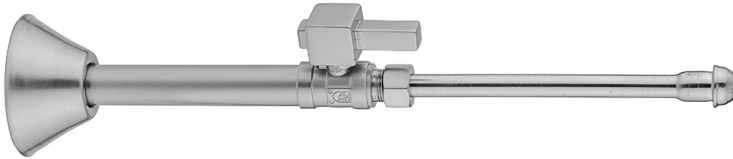

Quarter Turn Straight Pattern 1/2" Copper (Sweat Fit) x 3/8" O.D. Faucet Supply Kit with Square Lever Handle, 20" Supply Tubes, Escutcheons

Model #: 631-6-62-

FEATURES:

- Complete Faucet Supply Kit
- Kit contains:
 - (2) Quarter Turn Straight Pattern 1/2" Copper (Sweat Fit) x 3/8" O.D. Supply Valve with Square Lever Handle P/N 631-6
 - (2) 20" Copper Supply Tubes P/N 662
 - (2) Bell Escutcheons P/N 7116

AVAILABLE FINISHES:

Polished Chrome (PCH)	Satin Chrome (SC)	Bronze Umber (BU)
Satin Nickel (SN)	Pewter (PEW)	Caramel Bronze (CB)
Polished Nickel (PN)	Antique Brass (AB)	Antique Copper (ACU)
Oil-Rubbed Bronze (ORB)	Polished Brass (PB)	Polished Copper (PCU)
Vintage Bronze (VB)	Satin Brass (SB)	Rose Gold (RG)
Matte Black (MBK)	Satin Gold (SG)	Polished Gold (PG)
Black Nickel (BKN)	Bombay Gold (BG)	Jewelers Gold (JG)
Europa Bronze (EB)	White (WH)	Sedona Beige (SDB)
Tristan Brass (TB)	Satin Cooper (SCU)	

SPECIFICATION DRAWING:

COMPONENTS	
DESCRIPTION	QTY:
ANGLE VALVE - SQUARE LEVER HANDLE	2
3/8" O.D. SUPPLY TUBE	2
ESCUTCHEON	2

AVAILABLE HANDLES: