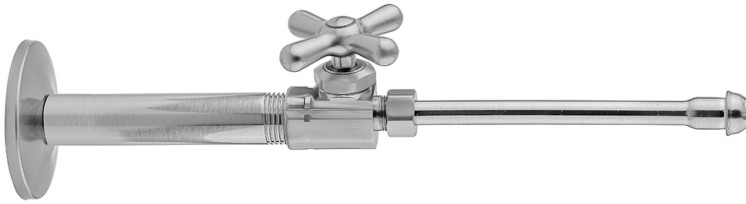

Multi Turn Straight Pattern 3/8" IPS x 3/8" O.D. Faucet Supply Kit with Cross Handle, 20" Supply Tubes, Escutcheons

Model #: 590X-62-

FEATURES:

- Complete Faucet Supply Kit
- Kit contains:
 - (2) Multi Turn Straight Pattern 3/8" IPS x 3/8" O.D. Supply Valve with Cross Handle P/N 590
 - (2) 20" Copper Supply Tubes P/N 662
 - (2) Escutcheons P/N 740
 - (2) 3/8" Brass Nipples P/N 801-38.4

AVAILABLE FINISHES:

- | | | |
|-----------------------|---------------------|-------------------------|
| Polished Chrome (PCH) | Satin Chrome (SC) | Satin Nickel (SN) |
| Polished Nickel (PN) | Antique Brass (AB) | Oil-Rubbed Bronze (ORB) |
| Polished Brass (PB) | Vintage Bronze (VB) | |

SPECIFICATION DRAWING:

| COMPONENTS | |
|--|------|
| DESCRIPTION | QTY: |
| STRAIGHT VALVE - STANDARD CROSS HANDLE | 2 |
| 20" X 3/8" O.D. SUPPLY TUBE | 2 |
| ESCUTCHEON | 2 |
| 4" NIPPLE | 2 |

AVAILABLE HANDLES: