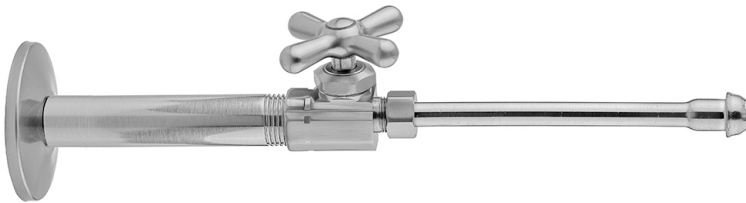

Multi Turn Straight Pattern 3/8" IPS x 3/8" O.D. Faucet Supply Kit with Cross Handle, 20" Supply Tubes, Escutcheons

Model #: 590X-62-

FEATURES:

- Complete Faucet Supply Kit
- Kit contains:
 - (2) Multi Turn Straight Pattern 3/8" IPS x 3/8" O.D. Supply Valve with Cross Handle P/N 590
 - (2) 20" Copper Supply Tubes P/N 662
 - (2) Escutcheons P/N 740
 - (2) 3/8" Brass Nipples P/N 801-38.4

AVAILABLE FINISHES:

- | | | |
|-----------------------|---------------------|-------------------------|
| Polished Chrome (PCH) | Satin Chrome (SC) | Satin Nickel (SN) |
| Polished Nickel (PN) | Antique Brass (AB) | Oil-Rubbed Bronze (ORB) |
| Polished Brass (PB) | Vintage Bronze (VB) | |

SPECIFICATION DRAWING:

| COMPONENTS | |
|--|------|
| DESCRIPTION | QTY: |
| STRAIGHT VALVE - STANDARD CROSS HANDLE | 2 |
| 20" X 3/8" O.D. SUPPLY TUBE | 2 |
| ESCUTCHEON | 2 |
| 4" NIPPLE | 2 |

AVAILABLE HANDLES: