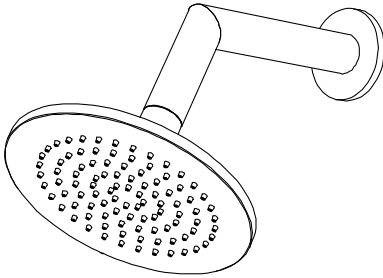

**RHW.6R | 6" Brass Rain Shower Head With 7" Wall Mount Arm – Round**

**SPECIFICATIONS:**

- Solid Brass construction
- Rubber nozzle for easy cleaning
- 1.8 GPM flow rate
- With adjustable flange

**STANDARDS:**