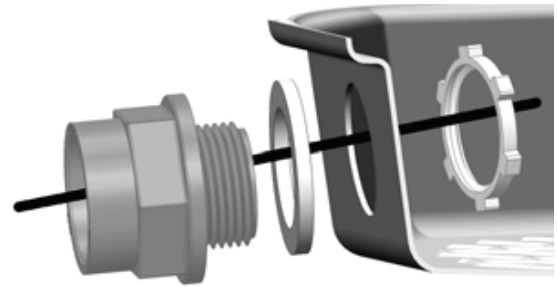

PRO and Dry Lift Series

Tough Pans PRO Series are manufactured for use with all electric and gas water heaters. Tough Pans Dry Lift Series are manufactured for use with all electric or gas water heater tanks without legs. These products have been approved by the ICC to be in compliance with the IPC, UPC, IRC, and NSPC.

Tough Pans Pro and Dry Lift Installation Instructions

Caution: to ensure proper performance of product, instructions must be followed.

- 1) Inspect the drain pan for any shipping damage that may have occurred. If cracked or broken, DO NOT USE.
- 2) Attach Fitting – remove zinc nut • leave the rubber washer on the fitting • push the threads through the outside of the pan to the inside of the pan • attach the zinc nut to the fitting inside the pan • tighten to slightly compress the rubber washer – DO NOT OVER TIGHTEN
- 3) Make sure the pan-mounting surface is level and free of any and all debris.
- 4) Place the water tank inside the pan.
- 5) When brazing plumbing, take precautions to prevent pan from coming in contact with torch heat or brazing materials.
- 6) Plumb drain pan, if required, in accordance with local applicable codes.

Tough Pans Dry Lift Series

Part #	Product Description	Model#	Qty
87090	ToughPan Dry Lift WH Pan 23" with CPVC Adapter	VP23RC	1
87091	ToughPan Dry Lift WH Pan 23" with PVC Adapter	VP23RP	1
87092	ToughPan Dry Lift WH Pan 25" with CPVC Adapter	VP25RC	1
87093	ToughPan Dry Lift WH Pan 25" with PVC Adapter	VP25RP	1
87094	ToughPan Dry Lift WH Pan 27" with CPVC Adapter	HP 2628	1
87095	ToughPan Dry Lift WH Pan 27" with PVC Adapter	VP27RP	1
Adapters			
87140	ToughPan Adapter PVC	VAPVC	1
87142	ToughPan Adapter CPVC	VACPVC	1