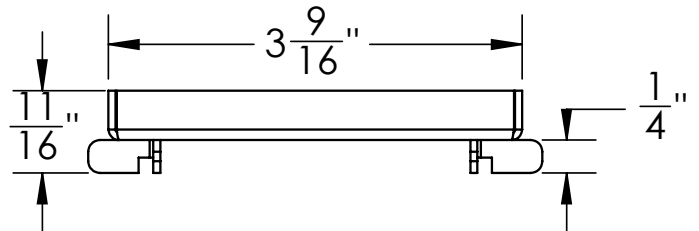

TS 4 Specifications

TS 4:

- 4" square tile-in decorative cover
- 16 Gauge 304L Stainless Steel

Kits:

- T 4, TD 4, TDB 4

Finishes:

- Satin Stainless
- Polished Stainless
- Oil Rubbed Bronze
- Satin Bronze
- Matte Black