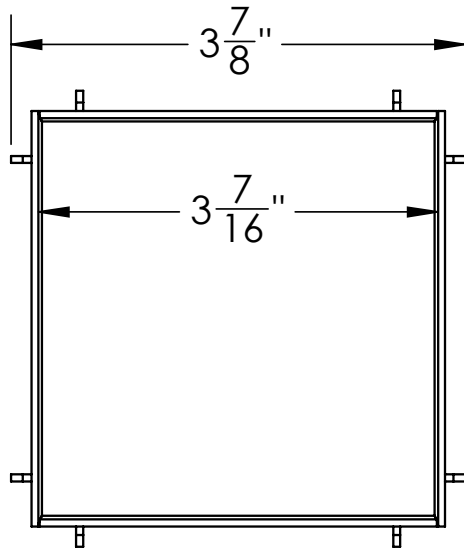

TS 4 Specifications

TS 4:

- 4" square tile-in decorative cover
- 16 Gauge 304L Stainless Steel

Kits:

- T 4, TD 4, TDB 4

Finishes:

- Satin Stainless
- Polished Stainless
- Oil Rubbed Bronze
- Satin Bronze
- Matte Black