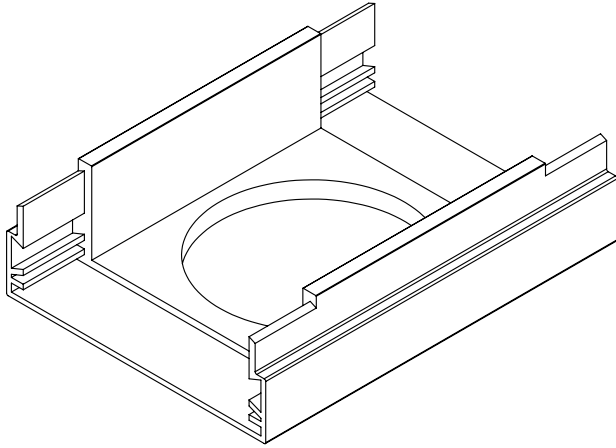

SL 65 Specifications

SL 65:
- PVC outlet section for GL 65 channel

Infinity Drain
145 Dixon Avenue
Amityville, NY 11701
Phone: 516.767.6786
Fax: 516.740.3066
www.infinitydrain.com

NOTE: Installer must verify all rough-in dimensions prior to installation and consult local and national codes. Conformity and compliance to local and national codes are the responsibility of the installer.