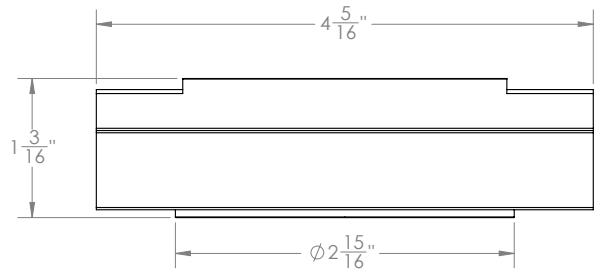

SL 65 Specifications

SL 65:
- PVC outlet section for GL 65 channel

Infinity Drain
145 Dixon Avenue
Amityville, NY 11701
Phone: 516.767.6786
Fax: 516.740.3066
www.infinitydrain.com

NOTE: Installer must verify all rough-in dimensions prior to installation and consult local and national codes. Conformity and compliance to local and national codes are the responsibility of the installer.