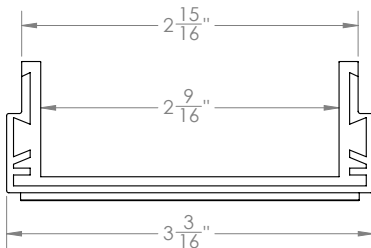

SL 65 Specifications

SL 65:
- PVC outlet section for GL 65 channel

Infinity Drain
145 Dixon Avenue
Amityville, NY 11701
Phone: 516.767.6786
Fax: 516.740.3066
www.infinitydrain.com

NOTE: Installer must verify all rough-in dimensions prior to installation and consult local and national codes. Conformity and compliance to local and national codes are the responsibility of the installer.