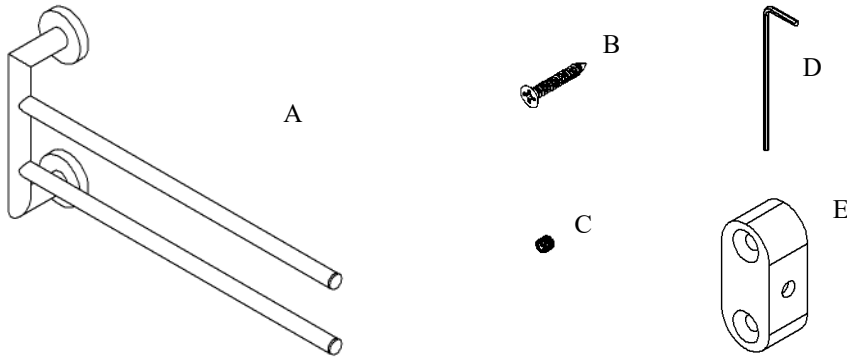

Exhilarating by Design

Volkano Summit Swivelling Towel Bar

Installation Guide

Code: V63453, V63454, V63455

Parts Included	QTY
A - Towel Bar	1
B - Screw	4
C - Set Screw	2
D - Allen Key	1
E - Bracket	2

Model #	Description	Finish	Weight (lb)	WxHxD (mm)	WxHxD (Inches)	Metal Type
V63453	Summit Swivelling Towel Bar	Chrome	1.43	423 x 208 x 70	16.6 x 8.2 x 2.75	Brass
V63454	Summit Swivelling Towel Bar	Brushed Nickel	1.43	423 x 208 x 70	16.6 x 8.2 x 2.75	Brass
V63455	Summit Swivelling Towel Bar	Matte Black	1.43	423 x 208 x 70	16.6 x 8.2 x 2.75	Brass