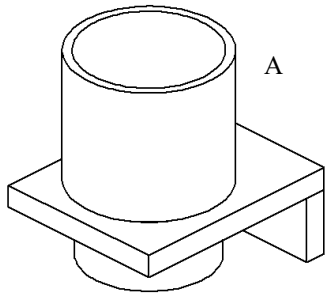

Exhilarating by Design

Volkano Erupt Glass Tumbler Installation Guide

Code: V1553, V1554, V1555

| Parts Included | QTY |
|-------------------|-----|
| A - Glass Tumbler | 1 |
| B - Screw | 2 |
| C - Set Screw | 1 |
| D - Allen Key | 1 |
| E - Bracket | 1 |

| Model # | Description | Finish | Weight (lb) | WxHxD (mm) | WxHxD (Inches) | Metal Type |
|---------|---------------------|----------------|-------------|-----------------|----------------|------------|
| V1553 | Erupt Glass Tumbler | Chrome | 1.6 | 100 x 103 x 100 | 4 x 4 x 4 | Brass |
| V1554 | Erupt Glass Tumbler | Brushed Nickel | 1.6 | 100 x 103 x 100 | 4 x 4 x 4 | Brass |
| V1555 | Erupt Glass Tumbler | Matte Black | 1.6 | 100 x 103 x 100 | 4 x 4 x 4 | Brass |