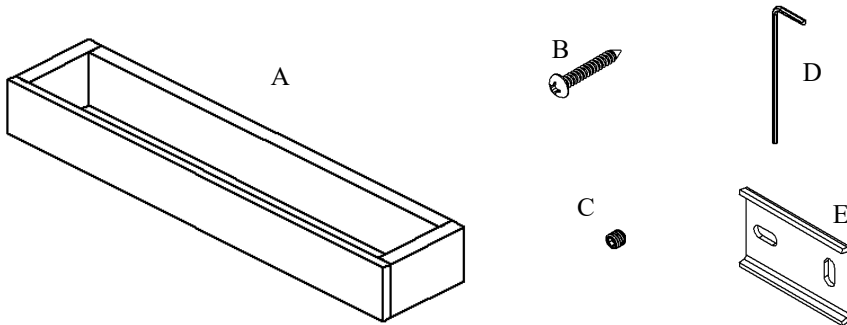

Exhilarating by Design

Volkano Erupt 12" Towel Bar Installation Guide

Code: V1123, V1124, V1125, V1120-BGL, V1120-BGD

Parts Included	QTY
A - Towel Bar	1
B - Screw	4
C - Set Screw	4
D - Allen Key	1
E - Bracket	2

Model #	Description	Finish	Weight (lb)	WxHxD (mm)	WxHxD (Inches)	Metal Type
V1123	Erupt 12" Towel Bar	Chrome	2.7	300 x 35 x 65	12 x 1.4 x 2.5	Brass
V1124	Erupt 12" Towel Bar	Brushed Nickel	2.7	300 x 35 x 65	12 x 1.4 x 2.5	Brass
V1125	Erupt 12" Towel Bar	Matte Black	2.7	300 x 35 x 65	12 x 1.4 x 2.5	Brass
V1120-BDL	Erupt 12" Towel Bar	Brushed Gold Light	2.7	300 x 35 x 65	12 x 1.4 x 2.5	Brass
V1125-BGD	Erupt 12" Towel Bar	Brushed Gold Dark	2.7	300 x 35 x 65	12 x 1.4 x 2.5	Brass