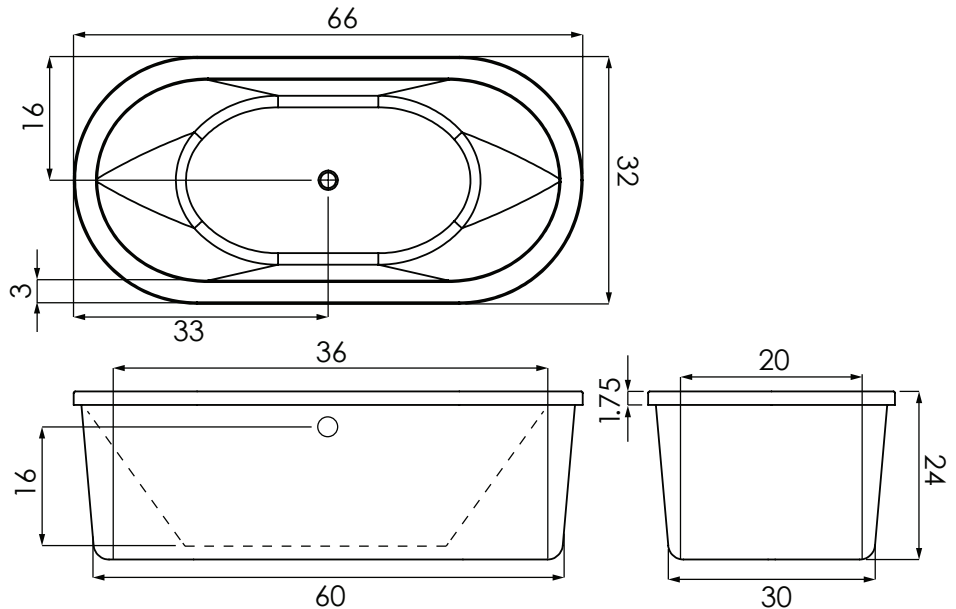

CODES AND COMPLIANCES

Massachusetts code File no: P1-0614-491

HYDRO SYSTEMS
Family Owned And Operated Since 1978

29132 Avenue Paine, Valencia, CA, 91355
661.775.0686 | hydrosystem.com

All specifications and options subject to change without notice please contact a Hydro Systems representative for more information. Certain options or altering the pump/blower location may cause the pump/blower to extend beyond the tub decking. For cutout dimensions wait for unit to arrive. All specifications subject to change without notice.