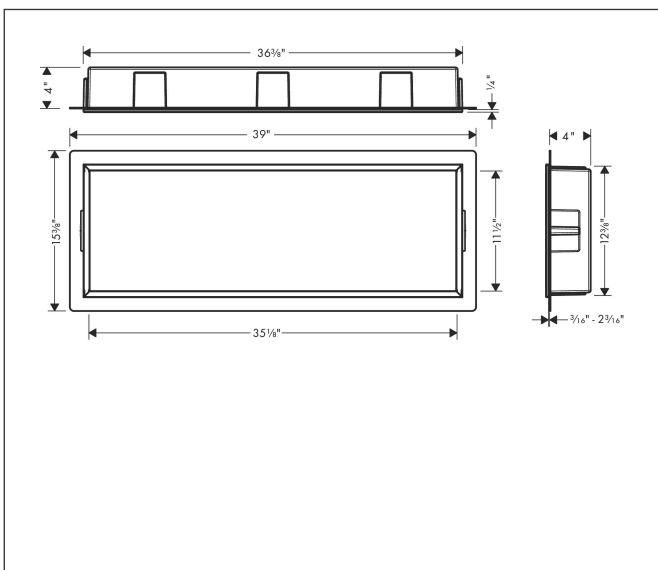

Brand hansgrohe
 Art. Name **XtraStoris Original** Wall niche with frame 12"x 36"x 4"
 Art. Nr. 56067700
 Surface matte white
 Pos. 1

Product Picture

Features

- Consists of: wall niche with frame, sealing set
- Installation depth: 100 mm
- Where to use: new construction, renovation
- Easy to clean surface
- Suitable for use in wet areas
- Wall type: solid wall construction, drywall construction
- Material sealing set: Polystyrene (PS)
- Material wall niche: Stainless Steel 304 (1.4301)
- Surface of the wall niche powder-coated stainless steel
- Dimensions wall niche: 300 x 900 x 100 mm (HxWxD)
- Required dimensions for sealing set: 313 x 925 x 100 mm (HxWxD)

Drawing

Technology