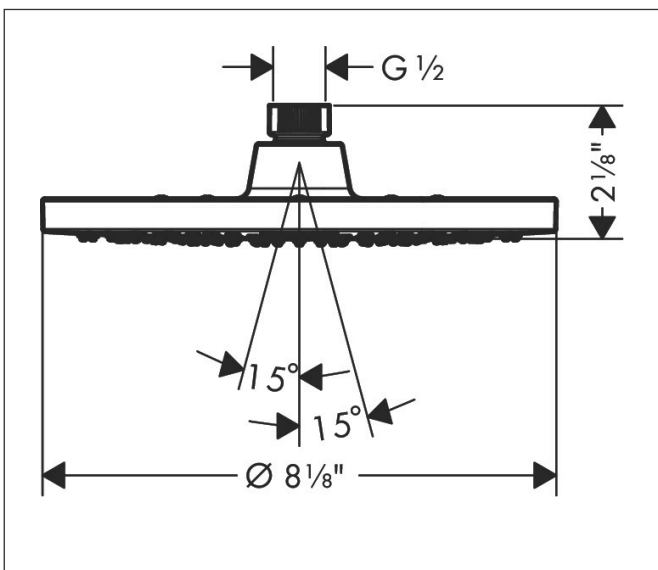

Brand hansgrohe  
 Art. Name **Vernis Blend** Showerhead 200 1-Jet 1.75 GPM  
 Art. Nr. 26277821  
 Surface brushed nickel  
 Pos. 1

## Features

- Shower head size: 205 mm
- Spray modes: Rain
- 102 no-clog spray channels
- Flow: 1.75 GPM (6.6 L/Min)
- Showerhead removable for cleaning