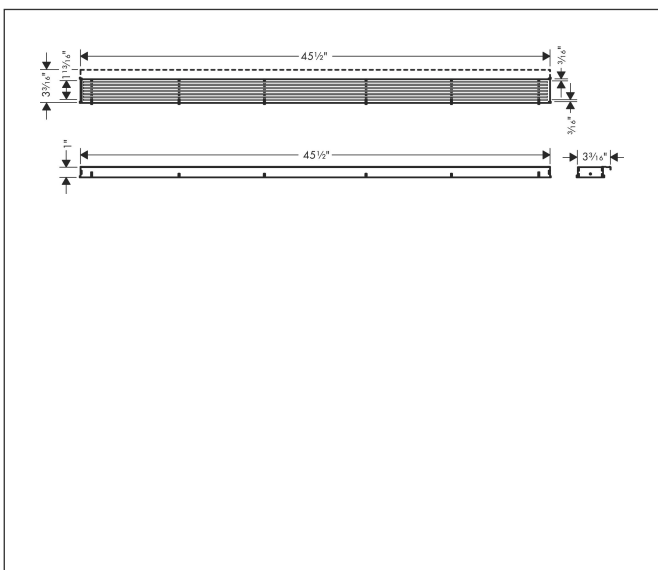

Brand	hansgrohe
Art. Name	RainDrain Match Boardwalk Trim 47 1/4" with Height Adjustable Frame
Art. Nr.	56125801
Surface	Brushed Stainless Steel
Pos.	1

Product Picture

Features

- Consists of: design trim, height adjustable frame, wall installation flange
- Mounting type: wall-mounted, free in the floor
- Easy to clean surface
- Easy adjustment to tile thickness with height adjustable frame (7 - 18 mm)
- Tile thickness: up to 18 mm
- Suitable for any type of tile
- Up to 60 l/min drainage capacity
- Where to use: new construction, renovation
- Grate removal tool allows easy removal of the trim
- Wall mounting possible
- tile inlay depth: 12 mm
- Grate material: Stainless Steel 304 (1.4301)
- Suitable for primary and secondary drainage
- Frame width: 62 mm

Drawing

Technology