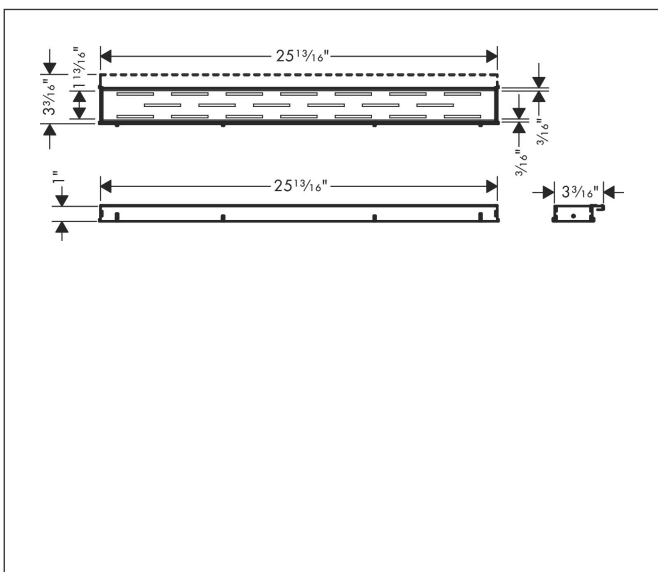

Brand	hansgrohe
Art. Name	RainDrain Match Regular Trim 27 5/8" with Height Adjustable Frame
Art. Nr.	56118801
Surface	Brushed Stainless Steel
Pos.	1

Product Picture

Drawing

Features

- Consists of: design trim, height adjustable frame, wall installation flange
- Mounting type: wall-mounted, free in the floor
- Easy to clean surface
- Easy adjustment to tile thickness with height adjustable frame (7 - 18 mm)
- Tile thickness: up to 18 mm
- Suitable for any type of tile
- Up to 60 l/min drainage capacity
- Where to use: new construction, renovation
- Grate removal tool allows easy removal of the trim
- Wall mounting possible
- tile inlay depth: 12 mm
- Grate material: Stainless Steel 304 (1.4301)
- Suitable for primary and secondary drainage
- Frame width: 62 mm