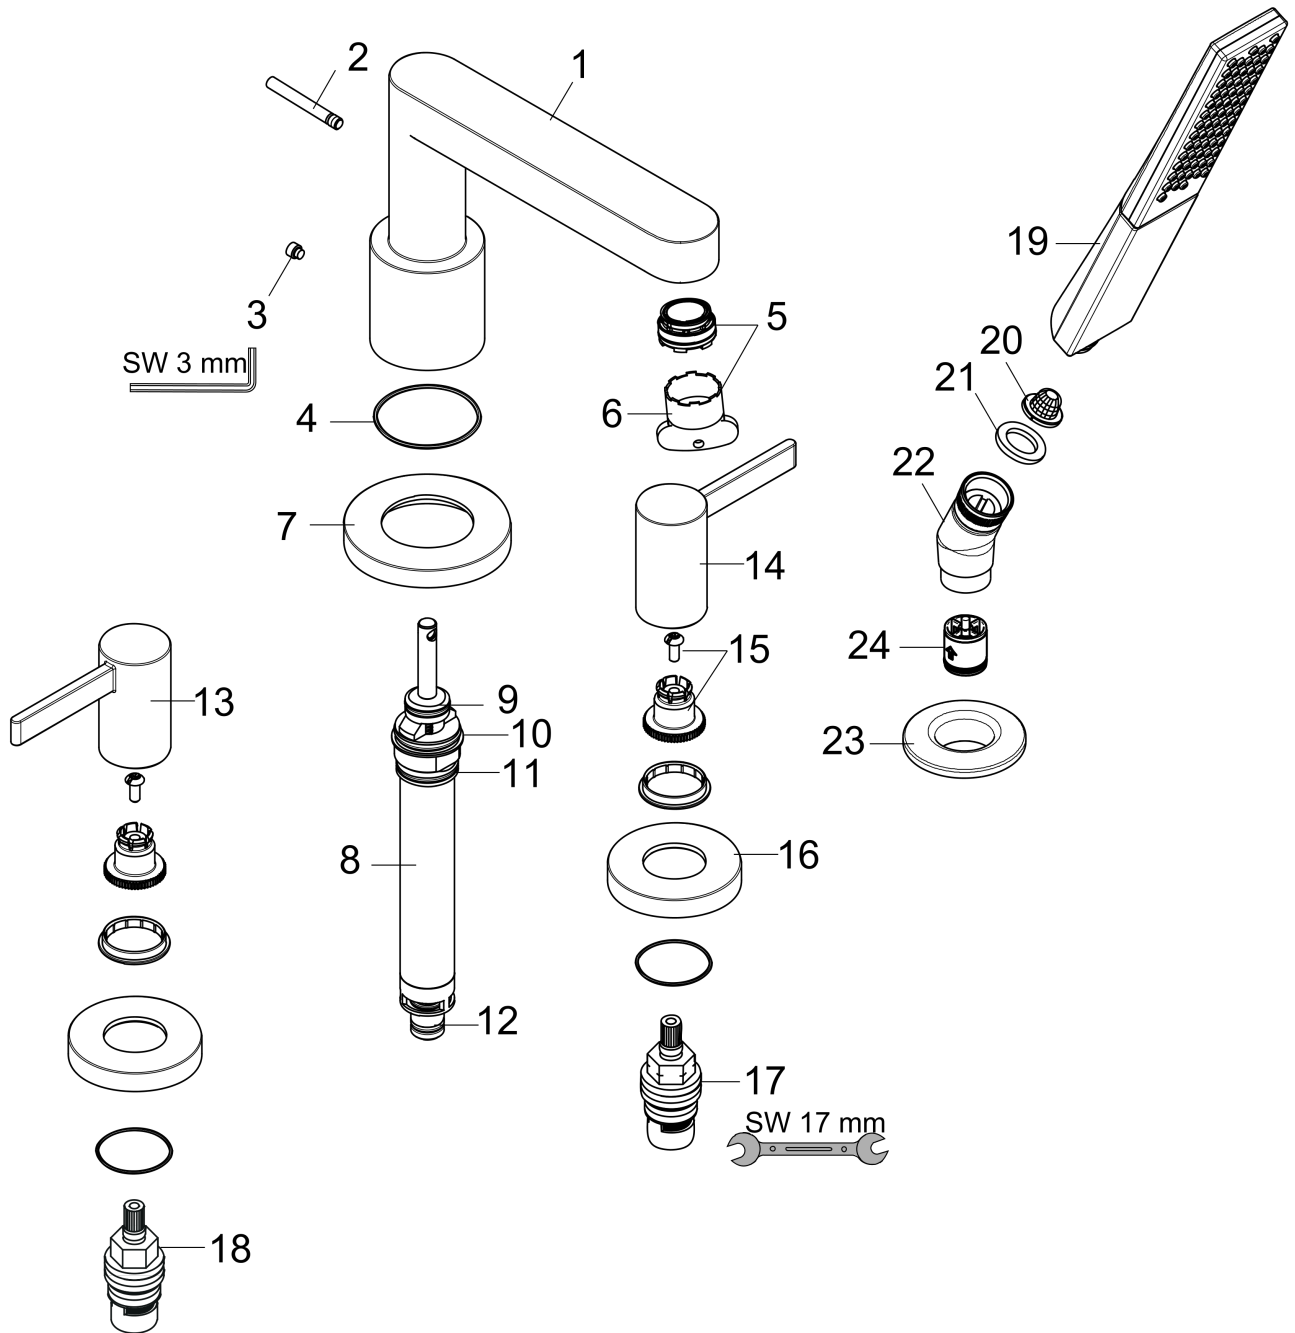

Finoris
4-Hole Roman Tub Set Trim with 1.75 GPM Handshower
 Finishes : **chrome** Part no. : **76443001**

Exploded drawing

Year of production: >11/21

Finoris

4-Hole Roman Tub Set Trim with 1.75 GPM Handshower

Finishes : **chrome** Part no. : **76443001**

Spare parts list

Year of production: >11/21

Pos.	Description	Part no.	Price	PU
1	spout cpl.	93977000	-	1
2	diverter knob	98707000	-	1
3	hollow set screw M6x6	97660000	-	1
4	O-ring 41x1,5	98168000	-	1
5	aerator M24x1 (38 l/min)	93965000	-	1
6	special tool	95158000	-	1
7	escutcheon for spout	93978000	-	1
8	selector assy	93589000	-	1
9	O-Ring 14x2,5	98189000	-	1
10	O-Ring 23x2,5	98183000	-	1
11	O-Ring 22x2	98185000	-	1
12	O-ring 9x2,5	98217000	-	1
13	handle for hot water	93979000	-	1
14	handle for cold water	93980000	-	1
15	handle fixing set	94184000	-	1
16	escutcheon for handle	93976000	-	1
17	shut off unit right closing	94009000	-	1
18	shut off unit left closing	94008000	-	1
19	-	26867001	-	1
20	filter	92672000	-	1
21	seal	98058000	-	1
22	shower holder	28071000	-	1
23	escutcheon Ø 52 mm	97159000	-	1
24	set of non return valves DW 15	94074000	-	1