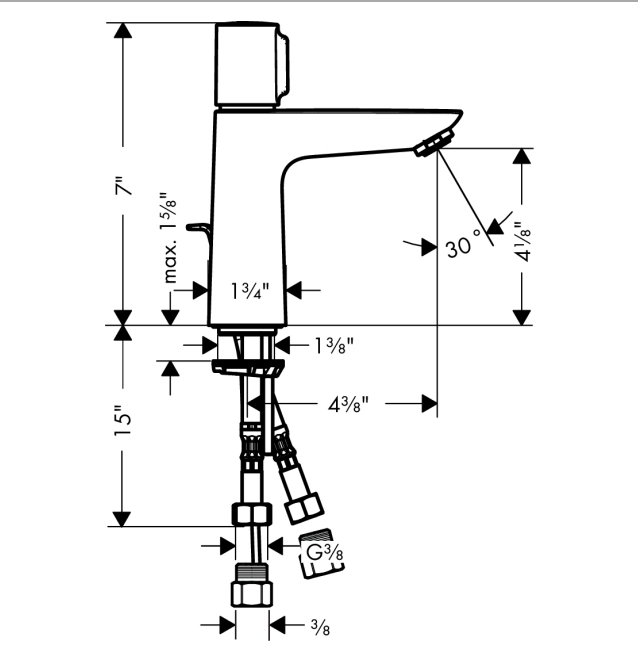

Talis Select E
Single-Hole Faucet 110 with Pop-Up Drain, 1.2 GPM
 Finishes : **brushed nickel** Part no. : **71750821**

Description

Features

- Aerated spray
- Flow: 1.2 GPM (4.5 L/Min)
- Select cartridge for easy, intuitive operation: Push handle to turn water on and off, and turn to adjust temperature
- Includes pop-up drain

Item details

List Price \$ 307.00

Technology

Compliance

Product image

Scale drawing

Talis Select E
Single-Hole Faucet 110 with Pop-Up Drain, 1.2 GPM
 Finishes : **brushed nickel** Part no. : **71750821**

Exploded drawing

Year of production: >11/16

Talis Select E
Single-Hole Faucet 110 with Pop-Up Drain, 1.2 GPM
 Finishes : **brushed nickel** Part no. : **71750821**

Spare parts list

Year of production: >11/16

Pos.	Description	Part no.	Price	PU
1	handle	92525820	-	1
2	adapter for handle	92526000	-	1
3	nut	92528000	-	1
4	O-ring 27x1,5	92527000	-	1
5	cartridge, assy	92529000	-	1
6	O-Ring 28x2	98194000	-	1
7	adapter for cartridge	98866000	-	1
8	O-ring 23x2	98398000	-	1
9	screw M8 x 68	97736000	-	1
10	seal Ø 42	98722000	-	1
11	fixing set	96016000	-	1
12	connection hose 450 mm M8x0,75 G3/8	92531000	-	1
13	O-ring 7x1,5	98422000	-	1
14	non return valve DW 10	96456000	-	1
15	filter	92532000	-	1
16	sealing set	92533000	-	1
17	adapter for connection hose	88802000	-	1
18	aerator M24x1 (4,5 l/min)	92812820	-	1
a	pull rod	96657820	-	1
b	pop up waste	88509820	-	1