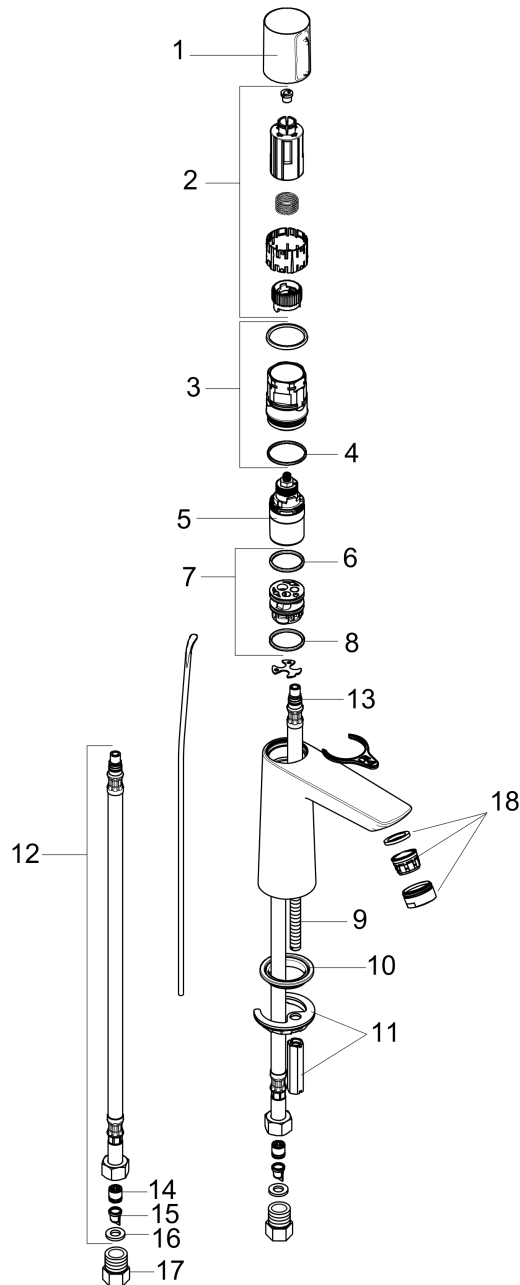

Talis Select E
Single-Hole Faucet 110 with Pop-Up Drain, 1.2 GPM
 Finishes : **brushed nickel** Part no. : **71750821**

Description

Features

- Aerated spray
- Flow: 1.2 GPM (4.5 L/Min)
- Select cartridge for easy, intuitive operation: Push handle to turn water on and off, and turn to adjust temperature
- Includes pop-up drain

Item details

List Price \$ 307.00

Technology

Compliance

Product image

Scale drawing

Talis Select E
Single-Hole Faucet 110 with Pop-Up Drain, 1.2 GPM
 Finishes : **brushed nickel** Part no. : **71750821**

Exploded drawing

Year of production: >11/16

Talis Select E
Single-Hole Faucet 110 with Pop-Up Drain, 1.2 GPM
 Finishes : **brushed nickel** Part no. : **71750821**

Spare parts list

Year of production: >11/16

Pos.	Description	Part no.	Price	PU
1	handle	92525820	-	1
2	adapter for handle	92526000	-	1
3	nut	92528000	-	1
4	O-ring 27x1,5	92527000	-	1
5	cartridge, assy	92529000	-	1
6	O-Ring 28x2	98194000	-	1
7	adapter for cartridge	98866000	-	1
8	O-ring 23x2	98398000	-	1
9	screw M8 x 68	97736000	-	1
10	seal Ø 42	98722000	-	1
11	fixing set	96016000	-	1
12	connection hose 450 mm M8x0,75 G3/8	92531000	-	1
13	O-ring 7x1,5	98422000	-	1
14	non return valve DW 10	96456000	-	1
15	filter	92532000	-	1
16	sealing set	92533000	-	1
17	adapter for connection hose	88802000	-	1
18	aerator M24x1 (4,5 l/min)	92812820	-	1
a	pull rod	96657820	-	1
b	pop up waste	88509820	-	1