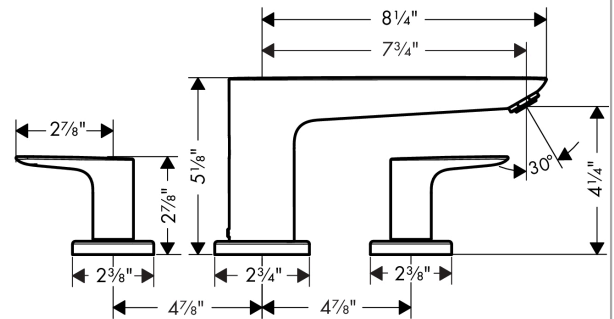

**Talis E**  
**3-Hole Roman Tub Set Trim**  
 Finishes : **chrome** Part no. : **71747001**

**Description**

**Features**

- 90° ceramic valves

**Item details**

List Price \$ 337.00

**Compliance**

**Product image**

**Scale drawing**

**Talis E**  
**3-Hole Roman Tub Set Trim**  
 Finishes : **chrome** Part no. : **71747001**

Exploded drawing

Year of production: >06/16

**Talis E**  
**3-Hole Roman Tub Set Trim**  
 Finishes : **chrome** Part no. : **71747001**

## Spare parts list

Year of production: >06/16

Pos.	Description	Part no.	Price	PU
1	spout cpl.	92783000	-	1
2	hollow set screw M6x6	97660000	-	1
3	aerator M24x1 (30 l/min)	96512000	-	1
4	O-ring 41x1,5	98168000	-	1
5	escutcheon Ø 70 mm	97779000	-	1
6	adapter for spout	88512000	-	1
7	O-Ring 23x2,5	98183000	-	1
8	handle	92779000	-	1
9	handle fixing set	94184000	-	1
10	set of color-rings cold / hot water	96299000	-	1
11	escutcheon	31098000	-	1
12	flat seal	98749000	-	1
a	Grease	90920000	-	1