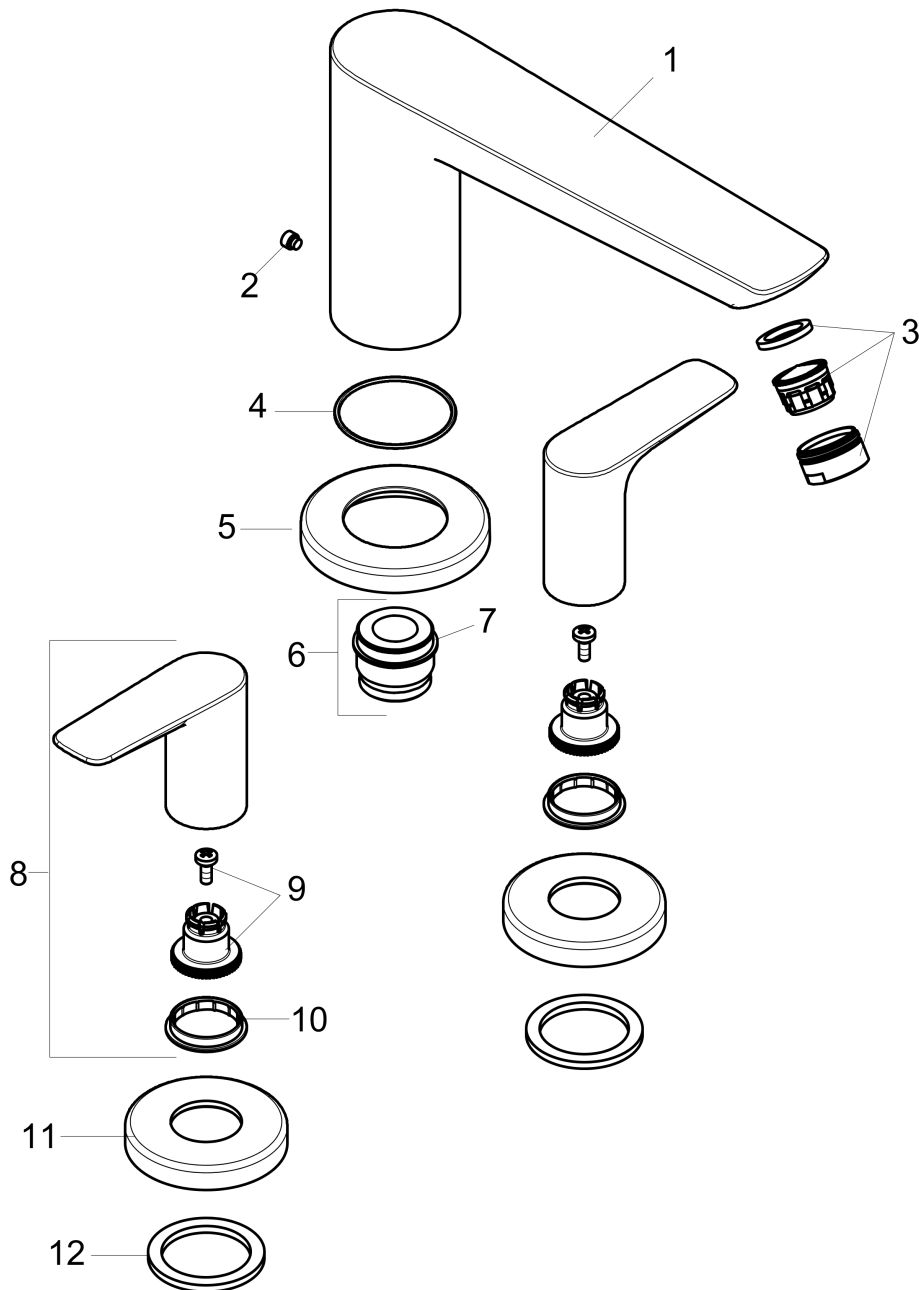

**Talis E**  
**3-Hole Roman Tub Set Trim**  
 Finishes : **chrome** Part no. : **71747001**

**Description**

**Features**

- 90° ceramic valves

**Item details**

List Price \$ 337.00

**Compliance**

**Product image**

**Scale drawing**

**Talis E**  
**3-Hole Roman Tub Set Trim**  
 Finishes : **chrome** Part no. : **71747001**

Exploded drawing

Year of production: >06/16

**Talis E**  
**3-Hole Roman Tub Set Trim**  
 Finishes : **chrome** Part no. : **71747001**

## Spare parts list

Year of production: >06/16

Pos.	Description	Part no.	Price	PU
1	spout cpl.	92783000	-	1
2	hollow set screw M6x6	97660000	-	1
3	aerator M24x1 (30 l/min)	96512000	-	1
4	O-ring 41x1,5	98168000	-	1
5	escutcheon Ø 70 mm	97779000	-	1
6	adapter for spout	88512000	-	1
7	O-Ring 23x2,5	98183000	-	1
8	handle	92779000	-	1
9	handle fixing set	94184000	-	1
10	set of color-rings cold / hot water	96299000	-	1
11	escutcheon	31098000	-	1
12	flat seal	98749000	-	1
a	Grease	90920000	-	1