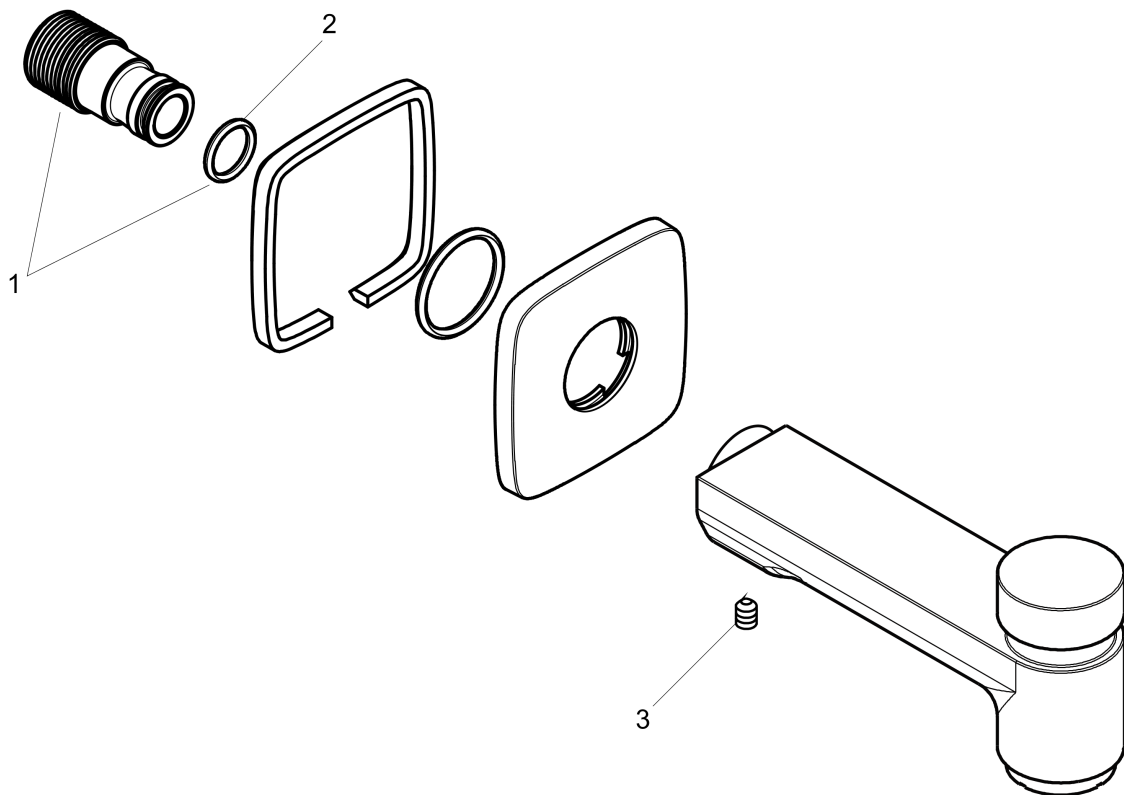

**Logis**

**Tub Spout with Diverter**

Finishes : **brushed nickel**

Part no. : **71412821**

**Description**

**Features**

- Solid brass

**Item details**

List Price

\$ 227.00

**Compliance**

**Product image**

**Scale drawing**

**Logis**

**Tub Spout with Diverter**

Finishes : **brushed nickel**

Part no. : **71412821**

**Exploded drawing**

Year of production: >01/16

**Logis**

**Tub Spout with Diverter**

Finishes : **brushed nickel** Part no. : **71412821**

**Spare parts list**

Year of production: >01/16

Pos.	Description	Part no.	Price	PU
1	connecting thread	96472001	-	1
2	O-ring 16x2,5	98134000	-	1
3	hollow set screw M6x8	97810000	-	1