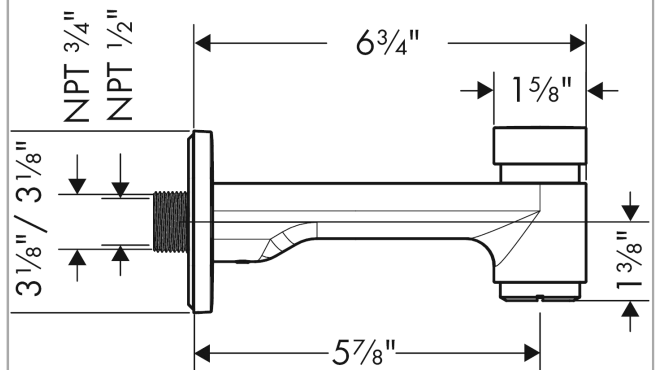

**Logis**

**Tub Spout with Diverter**

Finishes : **brushed nickel**

Part no. : **71412821**

**Description**

**Features**

- Solid brass

**Item details**

List Price

\$ 227.00

**Compliance**

**Product image**

**Scale drawing**

**Logis**

**Tub Spout with Diverter**

Finishes : **brushed nickel**

Part no. : **71412821**

**Exploded drawing**

Year of production: >01/16

**Logis**

**Tub Spout with Diverter**

Finishes : **brushed nickel** Part no. : **71412821**

**Spare parts list**

Year of production: >01/16

Pos.	Description	Part no.	Price	PU
1	connecting thread	96472001	-	1
2	O-ring 16x2,5	98134000	-	1
3	hollow set screw M6x8	97810000	-	1