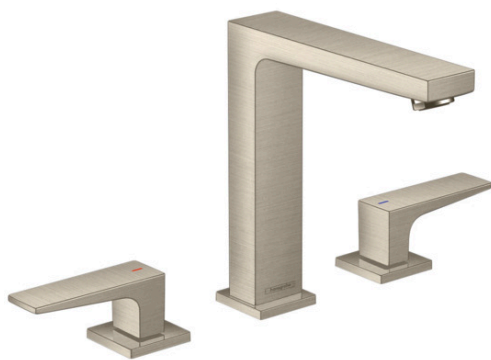

**Metropol**

**Widespread Faucet 160 with Lever Handles and Pop-Up Drain, 1.2 GPM**

Finishes : **brushed nickel** Part no. : **32517821**

**Description**

**Features**

- Aerated spray
- Flow: 1.2 GPM (4.5 L/Min)
- 90° ceramic valves
- Includes pop-up drain

**Item details**

List Price \$ 876.00

**Technology**

**Compliance**

**Product image**

**Scale drawing**

**Metropol**

**Widespread Faucet 160 with Lever Handles and Pop-Up Drain, 1.2 GPM**

Finishes : **brushed nickel** Part no. : **32517821**

**Exploded drawing**

Year of production: >07/18

### Widespread Faucet 160 with Lever Handles and Pop-Up Drain, 1.2 GPM

Finishes : **brushed nickel** Part no. : **32517821**