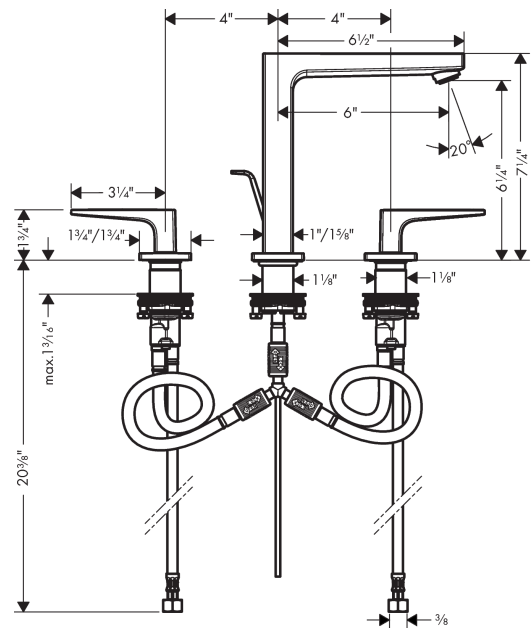

Scale drawing