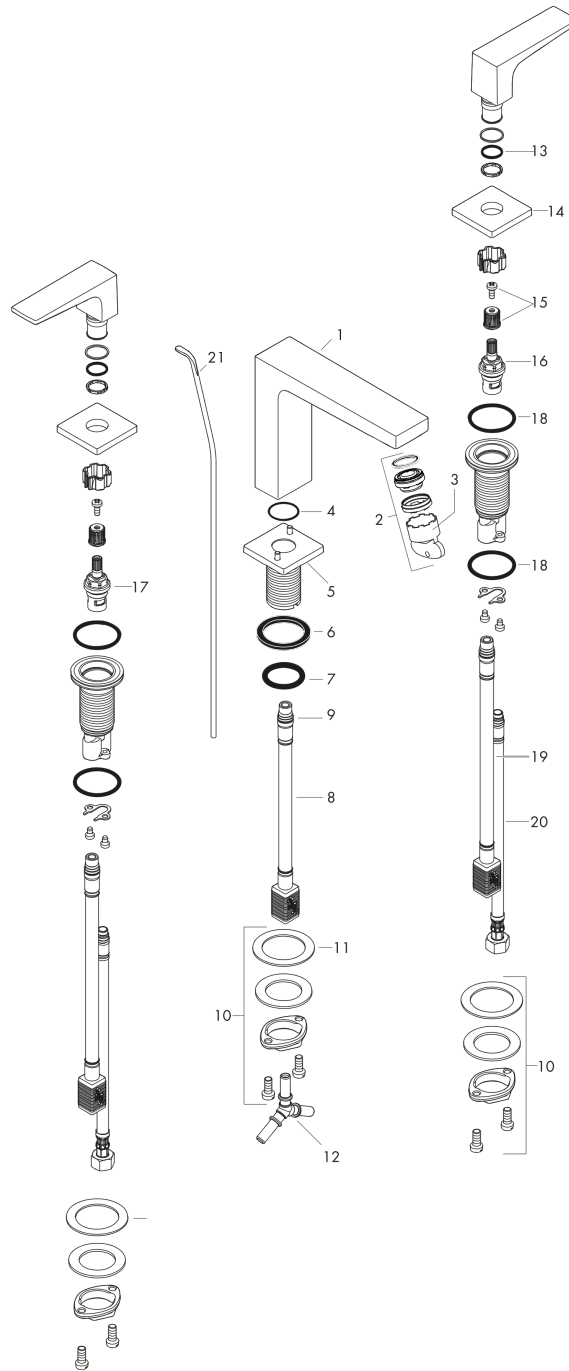

**Metropol**

**Widespread Faucet 160 with Lever Handles and Pop-Up Drain, 1.2 GPM**

Finishes : **brushed nickel** Part no. : **32517821**

**Description**

**Features**

- Aerated spray
- Flow: 1.2 GPM (4.5 L/Min)
- 90° ceramic valves
- Includes pop-up drain

Finishes : **brushed nickel** Part no. : **32517821**

**Exploded drawing**

Year of production: >07/18

### Widespread Faucet 160 with Lever Handles and Pop-Up Drain, 1.2 GPM

Finishes : **brushed nickel** Part no. : **32517821**

#### Spare parts list

Year of production: >07/18

Pos.	Description	Part no.	Price	PU
1	spout 160 mm	93022820	-	1
2	aerator M24x1 (4,5 l/min)	93202000	-	1
3	service tool	95661000	-	1
4	O-ring 21x1,5	98219000	-	1
5	escutcheon for spout	92906820	-	1
6	flat seal	98749000	-	1
7	O-ring 26x4	92191000	-	1
8	connection hose 200 mm M10x1	92913000	-	1
9	O-ring 8x1,75	97827000	-	1
10	fixing set (Ø 28)	92909000	-	1
11	lever collar	97548000	-	1
12	hose connection angel	92905000	-	1
13	O-Ring 14x1,5	98201000	-	1
14	escutcheon	92915820	-	1
15	handle fixing set	98932000	-	1
16	shut off unit right closing	98817001	-	1
17	shut off unit left closing	95366001	-	1
18	O-ring 33x2,5	92907000	-	1
19	connection hose 400 mm M10x1	92914000	-	1
20	connection hose 18½" M8x0,75 3/8"	96321001	-	1
21	pull rod	96657820	-	1
a	pop up waste	88509820	-	1
b	handle for hot water	92916820	-	1