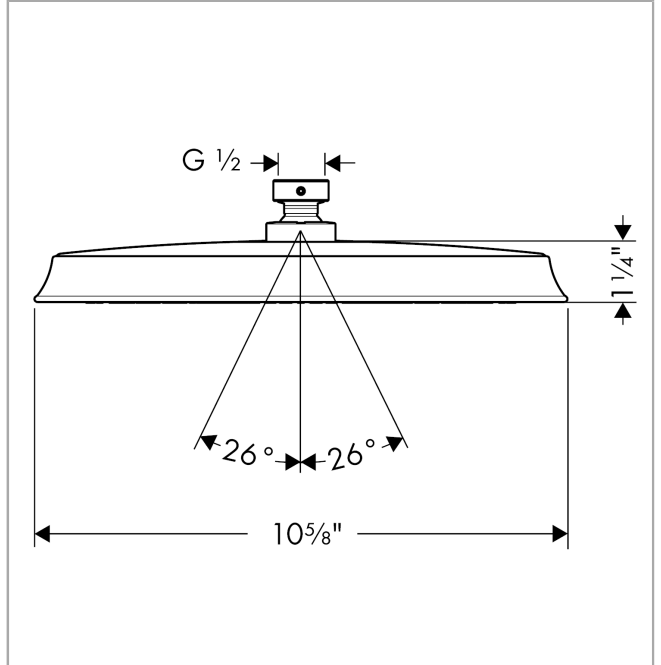

**Raindance Classic
Showerhead 240 1-Jet, 2.5 GPM**

Finishes : **polished nickel** Part no. : **28427831**

Description

Features

- 180 no-clog spray channels
- Spray modes: RainAir
- Flow: 2.5 GPM (9.5 L/Min)
- Fully-finished matching spray face
- Spray face removable for cleaning

Item details

List Price \$ 829.00

Technology

Compliance

Product image

Scale drawing

Raindance Classic
Showerhead 240 1-Jet, 2.5 GPM
Finishes : **polished nickel** Part no. : **28427831**

Exploded drawing

Year of production: >06/09

Raindance Classic
Showerhead 240 1-Jet, 2.5 GPM
 Finishes : **polished nickel** Part no. : **28427831**

Spare parts list

Year of production: >**06/09**

Pos.	Description	Part no.	Price	PU
1	filter packing	88649000	-	1