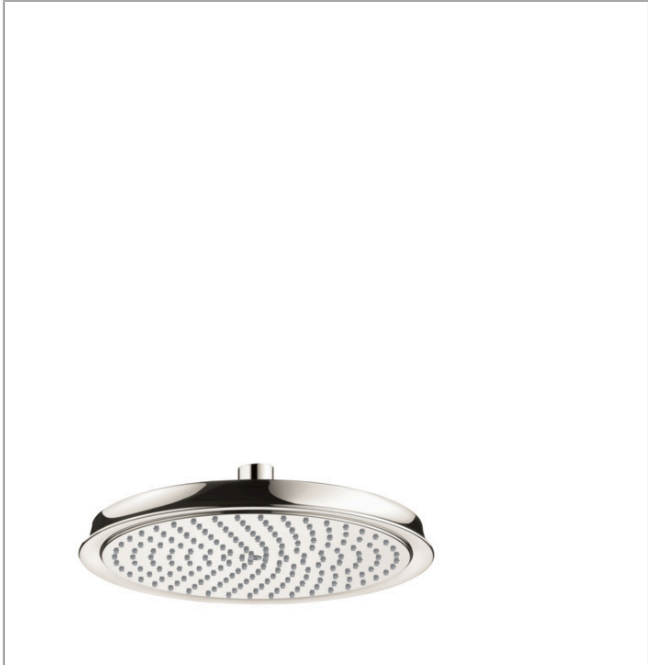

**Raindance Classic
Showerhead 240 1-Jet, 2.5 GPM**

Finishes : **polished nickel** Part no. : **28427831**

Description

Features

- 180 no-clog spray channels
- Spray modes: RainAir
- Flow: 2.5 GPM (9.5 L/Min)
- Fully-finished matching spray face
- Spray face removable for cleaning

Item details

List Price \$ 829.00

Technology

Compliance

Product image

Scale drawing

Raindance Classic
Showerhead 240 1-Jet, 2.5 GPM
Finishes : **polished nickel** Part no. : **28427831**

Exploded drawing

Year of production: >06/09

Raindance Classic
Showerhead 240 1-Jet, 2.5 GPM
 Finishes : **polished nickel** Part no. : **28427831**

Spare parts list

Year of production: >**06/09**

Pos.	Description	Part no.	Price	PU
1	filter packing	88649000	-	1