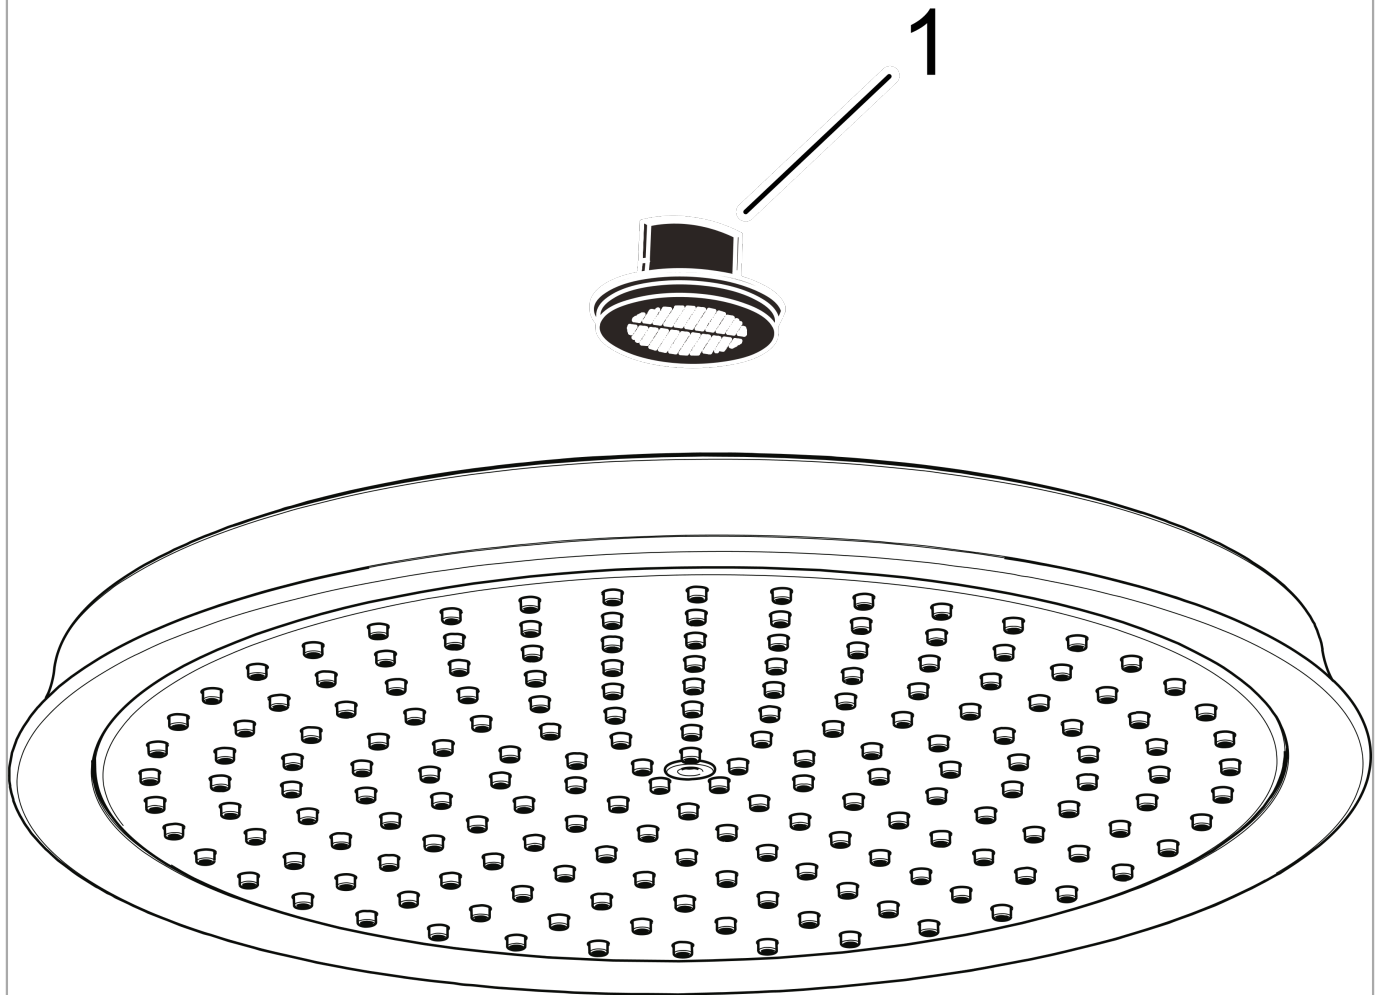

**Raindance Classic
Showerhead 240 1-Jet, 2.5 GPM**

Finishes : **polished nickel** Part no. : **28427831**

Description

Features

- 180 no-clog spray channels
- Spray modes: RainAir
- Flow: 2.5 GPM (9.5 L/Min)
- Fully-finished matching spray face
- Spray face removable for cleaning

Item details

List Price \$ 829.00

Technology

Compliance

Product image

Scale drawing

Raindance Classic
Showerhead 240 1-Jet, 2.5 GPM
Finishes : **polished nickel** Part no. : **28427831**

Exploded drawing

Year of production: >06/09

Raindance Classic
Showerhead 240 1-Jet, 2.5 GPM
 Finishes : **polished nickel** Part no. : **28427831**

Spare parts list

Year of production: >**06/09**

Pos.	Description	Part no.	Price	PU
1	filter packing	88649000	-	1