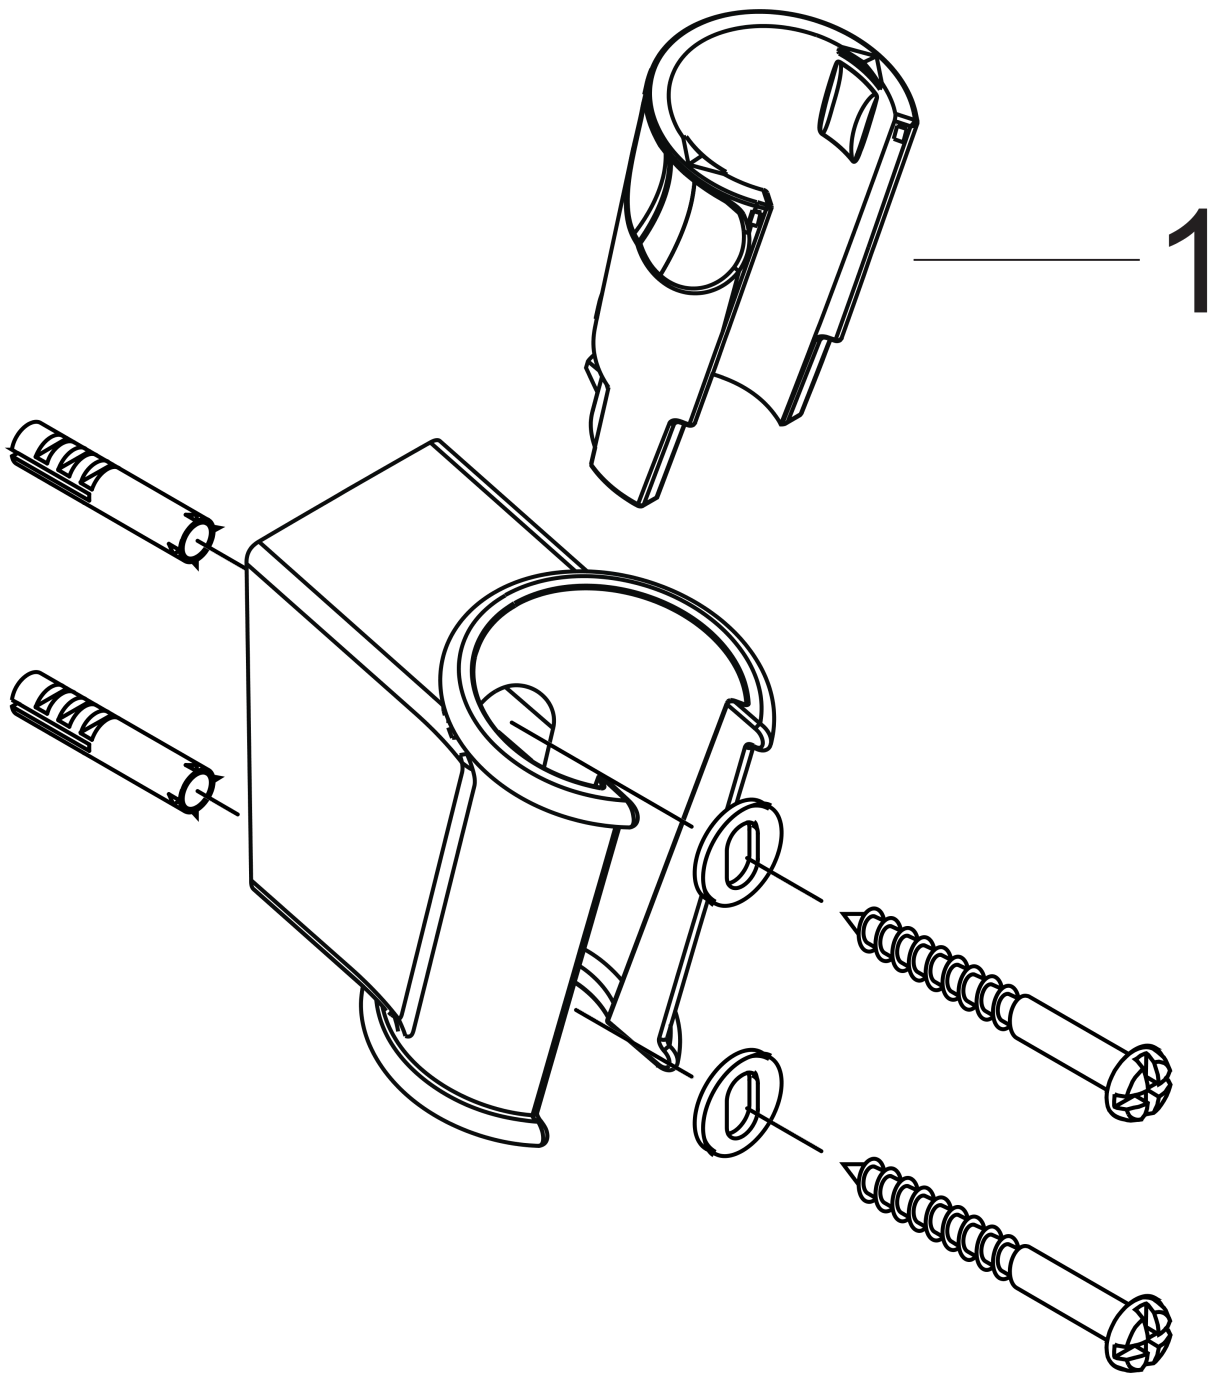

Handshower Holder Classic

Finishes : **brushed nickel** Part no. : **28324820**

Description

Features

- Wall-mounted

Item details

List Price \$ 62.00

Product image

Scale drawing

Handshower Holder Classic

Finishes : **brushed nickel** Part no. : **28324820**

Exploded drawing

Year of production: **04/08 - 12/14**

Handshower Holder Classic

Finishes : **brushed nickel** Part no. : **28324820**

Spare parts list

Year of production: **04/08 - 12/14**

Pos.	Description	Part no.	Price	PU
1	guide	98918000	-	1