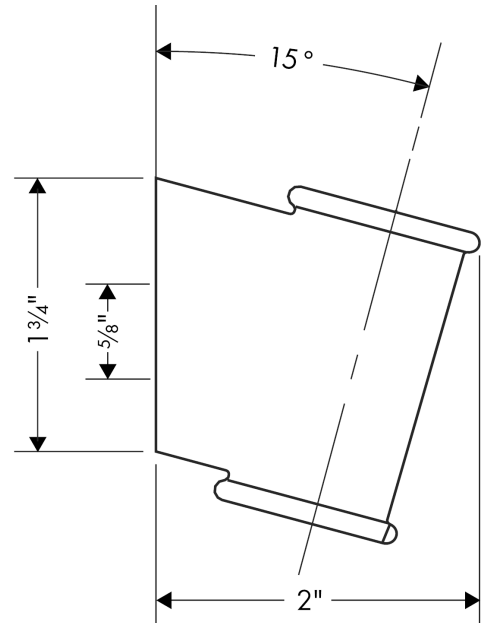

Handshower Holder Classic

Finishes : **brushed nickel** Part no. : **28324820**

Description

Features

- Wall-mounted

Item details

List Price \$ 62.00

Product image

Scale drawing

Handshower Holder Classic

Finishes : **brushed nickel** Part no. : **28324820**

Exploded drawing

Year of production: **04/08 - 12/14**

Handshower Holder Classic

Finishes : **brushed nickel** Part no. : **28324820**

Spare parts list

Year of production: **04/08 - 12/14**

Pos.	Description	Part no.	Price	PU
1	guide	98918000	-	1