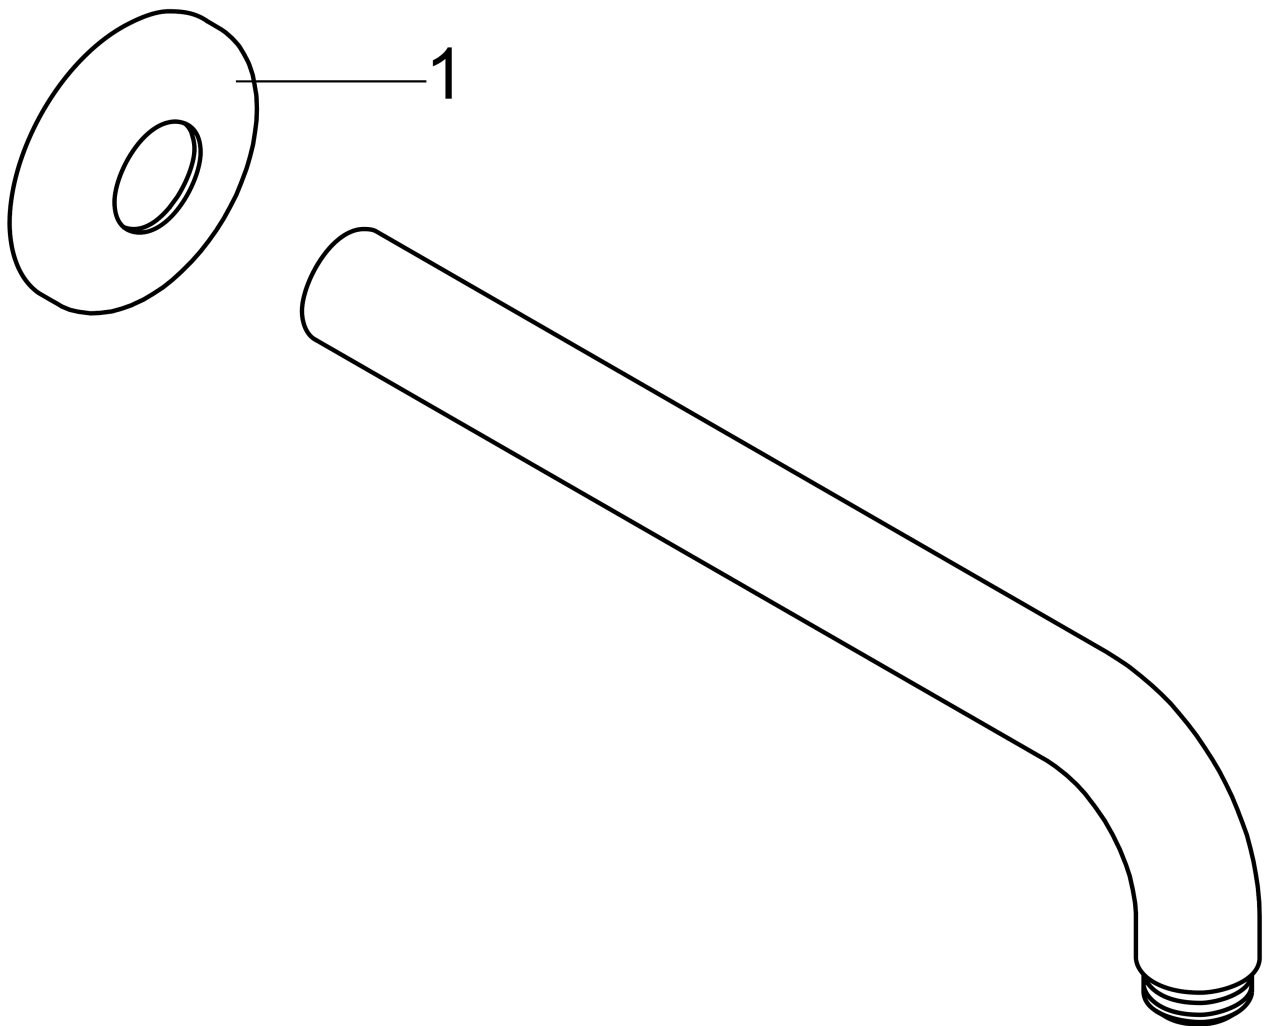

Showerarm Raindance 15"

Finishes : **brushed nickel** Part no. : **27413821**

Description

Features

- Brass
- 1/2" NPT
- Escutcheon

Item details

List Price \$ 237.00

Compliance

Product image

Scale drawing

Showerarm Raindance 15"

Finishes : **brushed nickel** Part no. : **27413821**

Exploded drawing

Year of production: >08/04

Showerarm Raindance 15"

Finishes : **brushed nickel** Part no. : **27413821**

Spare parts list

Year of production: >08/04

Pos.	Description	Part no.	Price	PU
1	escutcheon	28454820	-	1