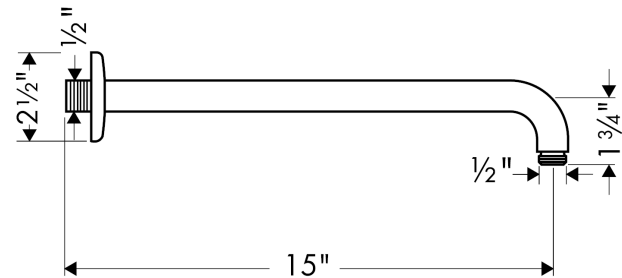

Showerarm Raindance 15"

Finishes : **brushed nickel** Part no. : **27413821**

Description

Features

- Brass
- 1/2" NPT
- Escutcheon

Item details

List Price \$ 237.00

Compliance

Product image

Scale drawing

Showerarm Raindance 15"

Finishes : **brushed nickel** Part no. : **27413821**

Exploded drawing

Year of production: >08/04

Showerarm Raindance 15"

Finishes : **brushed nickel** Part no. : **27413821**

Spare parts list

Year of production: >08/04

Pos.	Description	Part no.	Price	PU
1	escutcheon	28454820	-	1