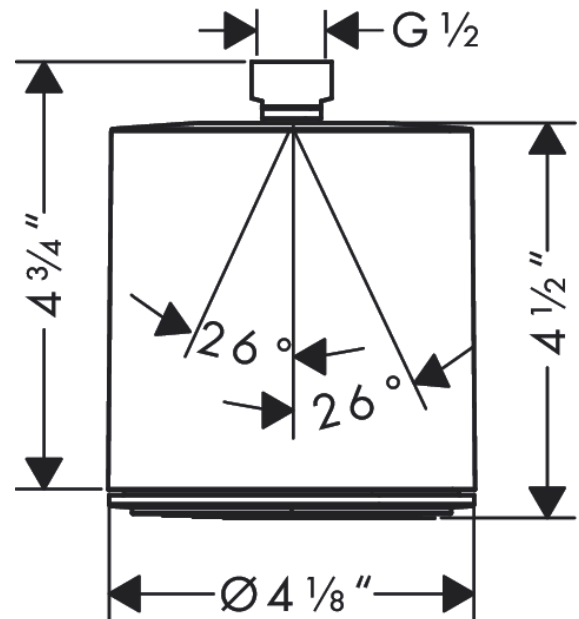

Pulsify S
Showerhead 105 1-Jet 1.75 GPM
 Finishes : **brushed nickel** Part no. : **24132821**

Description

Features

- shower head size: 105 mm
- Spray modes: PowderRain
- Spray face surface: graphite
- Flow: 1.75 GPM (6.6 L/Min)

Item details

List Price \$ 131.00

Technology

Design awards

reddot winner 2021

Compliance

Product image

Scale drawing

Pulsify S
Showerhead 105 1-Jet 1.75 GPM
 Finishes : **brushed nickel** Part no. : **24132821**

Exploded drawing

Year of production: >01/22

Pulsify S
Showerhead 105 1-Jet 1.75 GPM
 Finishes : **brushed nickel** Part no. : **24132821**