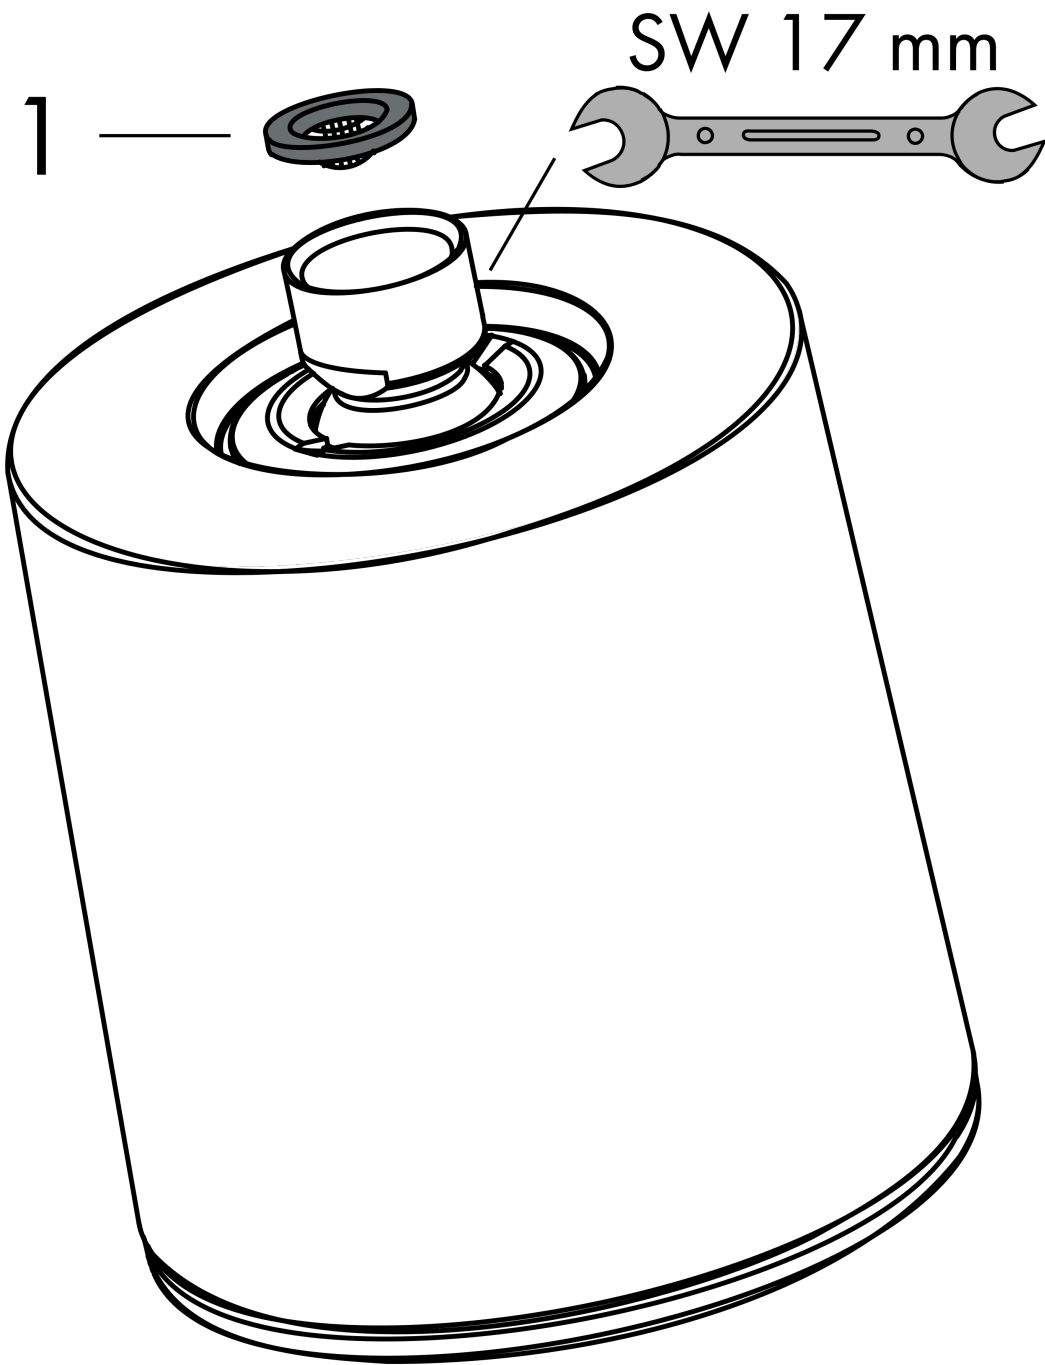

Pulsify S
Showerhead 105 1-Jet 1.75 GPM
 Finishes : **brushed nickel** Part no. : **24132821**

Description

Features

- shower head size: 105 mm
- Spray modes: PowderRain
- Spray face surface: graphite
- Flow: 1.75 GPM (6.6 L/Min)

Pulsify S
Showerhead 105 1-Jet 1.75 GPM
 Finishes : **brushed nickel** Part no. : **24132821**

Exploded drawing

Year of production: >01/22

Pulsify S
Showerhead 105 1-Jet 1.75 GPM
 Finishes : **brushed nickel** Part no. : **24132821**