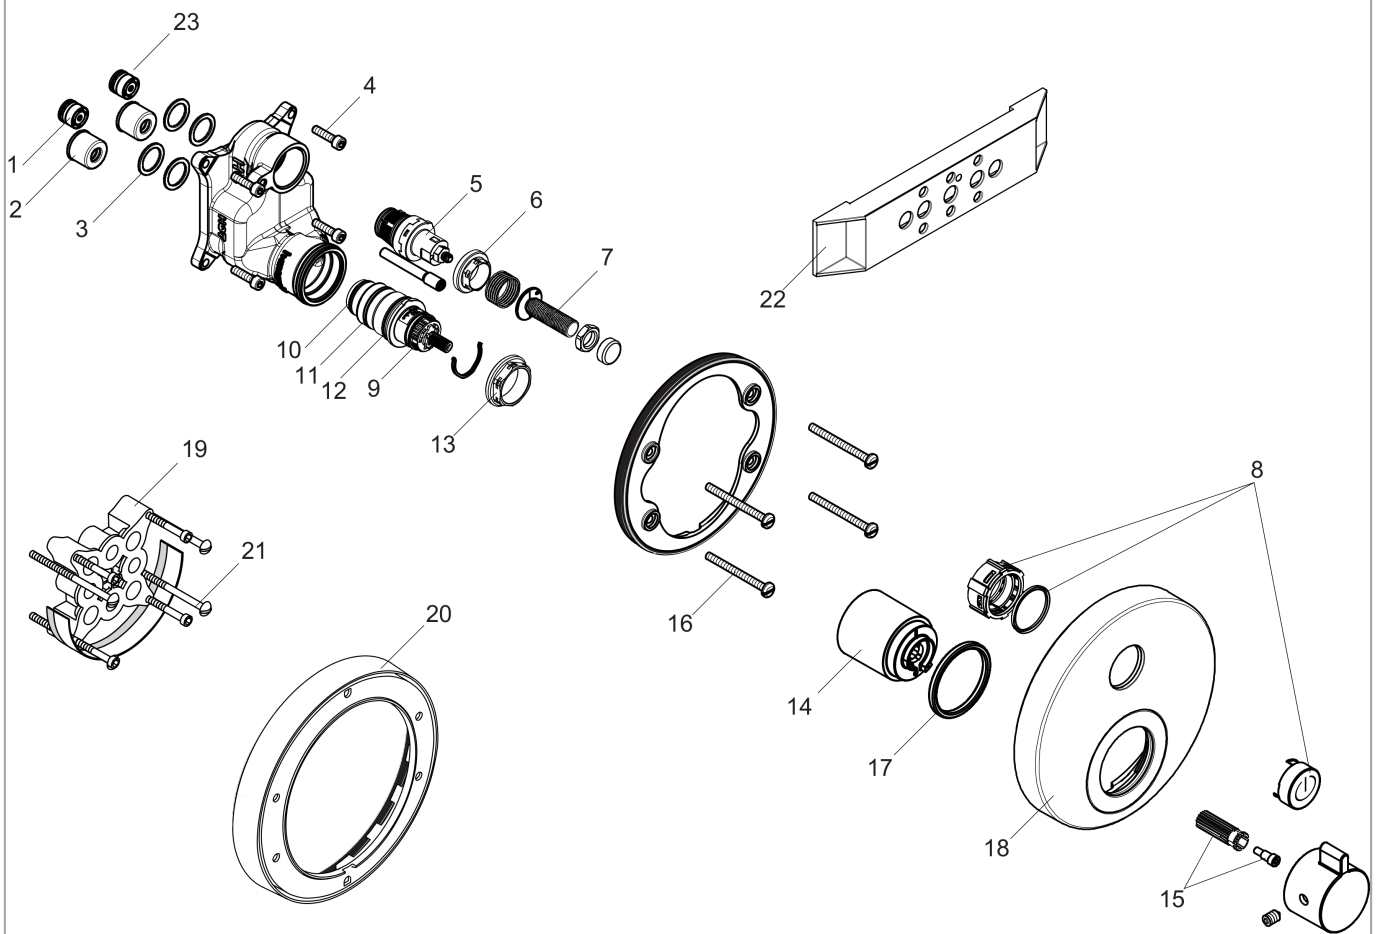

ShowerSelect S
Thermostatic Trim for 1 Function, Round
 Finishes : **chrome** Part no. : **15744001**

Description

Features

- Select push-button on/off control for 1 outlet
- Flow: 7.00 GPM (26.5 L/Min)
- Thermostatic cartridge, Start/stop cartridge
- Anti-scald 100° safety stop
- Optimized for water-efficient shower products

Item details

List Price \$ 621.00

Technology

Compliance

Product image

Scale drawing

ShowerSelect S
Thermostatic Trim for 1 Function, Round
 Finishes : **chrome** Part no. : **15744001**

Exploded drawing

Year of production: >12/14

ShowerSelect S
Thermostatic Trim for 1 Function, Round
 Finishes : **chrome** Part no. : **15744001**

Spare parts list

Year of production: >12/14

Pos.	Description	Part no.	Price	PU
1	non return valve	97980000	-	1
2	noise reduction	94073000	-	1
3	O-ring 16x2	98133000	-	1
4	set of screws	96525000	-	1
5	shut off unit	95758000	-	1
6	nut	98368000	-	1
7	Select-adapter	92219000	-	1
8	set of symbols	92218000	-	1
9	thermostat cartridge	98282001	-	1
10	O-ring 20x1,5	98197000	-	1
11	O-ring 25x1,5	98146000	-	1
12	O-ring 25x2,5	92146000	-	1
13	nut	98913000	-	1
14	sleeve	92216000	-	1
15	handle fixing set	95843000	-	1
16	set of fixing screws	96454000	-	1
17	O-ring 44x4	98471000	-	1
18	escutcheon Ø 150 mm	92272001	-	1
19	extension 25 mm	13595000	-	1
20	extension 22 mm (Ø 170 mm)	13596000	-	1
21	set of fixing screws	97747000	-	1
22	fit-up aid	92540000	-	1
23	non return valve (pressure-resistant up to 2 MPa)	92594000	-	1
a	handle for thermostat	92215001	-	1
b	holder for escutcheon	98793000	-	1
c	compensation set 1°	95521000	-	1
d	nut and flange	92696000	-	1
e	symbol head shower Rain large	93571880	-	1
f	symbol head shower Rain small	93572880	-	1
g	symbol handshower	93573880	-	1
h	symbol Flood jet	93574880	-	1
i	symbol Whirl	93575880	-	1
j	symbol Mono	93576880	-	1
k	symbol tub	93577880	-	1
l	symbol body shower	93578880	-	1
m	symbol ON/OFF	93579880	-	1