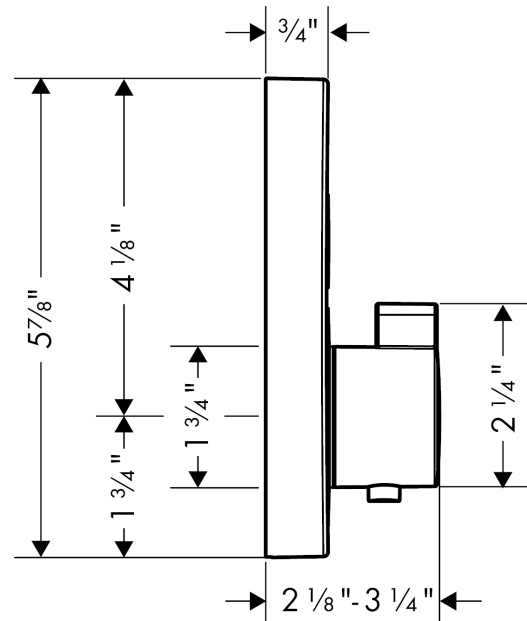

ShowerSelect S
Thermostatic Trim for 1 Function, Round
 Finishes : **chrome** Part no. : **15744001**

Description

Features

- Select push-button on/off control for 1 outlet
- Flow: 7.00 GPM (26.5 L/Min)
- Thermostatic cartridge, Start/stop cartridge
- Anti-scald 100° safety stop
- Optimized for water-efficient shower products

Item details

List Price \$ 621.00

Technology

Compliance

Product image

Scale drawing

ShowerSelect S
Thermostatic Trim for 1 Function, Round
 Finishes : **chrome** Part no. : **15744001**

Exploded drawing

Year of production: >12/14

ShowerSelect S
Thermostatic Trim for 1 Function, Round
 Finishes : **chrome** Part no. : **15744001**

Spare parts list

Year of production: >12/14

Pos.	Description	Part no.	Price	PU
1	non return valve	97980000	-	1
2	noise reduction	94073000	-	1
3	O-ring 16x2	98133000	-	1
4	set of screws	96525000	-	1
5	shut off unit	95758000	-	1
6	nut	98368000	-	1
7	Select-adapter	92219000	-	1
8	set of symbols	92218000	-	1
9	thermostat cartridge	98282001	-	1
10	O-ring 20x1,5	98197000	-	1
11	O-ring 25x1,5	98146000	-	1
12	O-ring 25x2,5	92146000	-	1
13	nut	98913000	-	1
14	sleeve	92216000	-	1
15	handle fixing set	95843000	-	1
16	set of fixing screws	96454000	-	1
17	O-ring 44x4	98471000	-	1
18	escutcheon Ø 150 mm	92272001	-	1
19	extension 25 mm	13595000	-	1
20	extension 22 mm (Ø 170 mm)	13596000	-	1
21	set of fixing screws	97747000	-	1
22	fit-up aid	92540000	-	1
23	non return valve (pressure-resistant up to 2 MPa)	92594000	-	1
a	handle for thermostat	92215001	-	1
b	holder for escutcheon	98793000	-	1
c	compensation set 1°	95521000	-	1
d	nut and flange	92696000	-	1
e	symbol head shower Rain large	93571880	-	1
f	symbol head shower Rain small	93572880	-	1
g	symbol handshower	93573880	-	1
h	symbol Flood jet	93574880	-	1
i	symbol Whirl	93575880	-	1
j	symbol Mono	93576880	-	1
k	symbol tub	93577880	-	1
l	symbol body shower	93578880	-	1
m	symbol ON/OFF	93579880	-	1