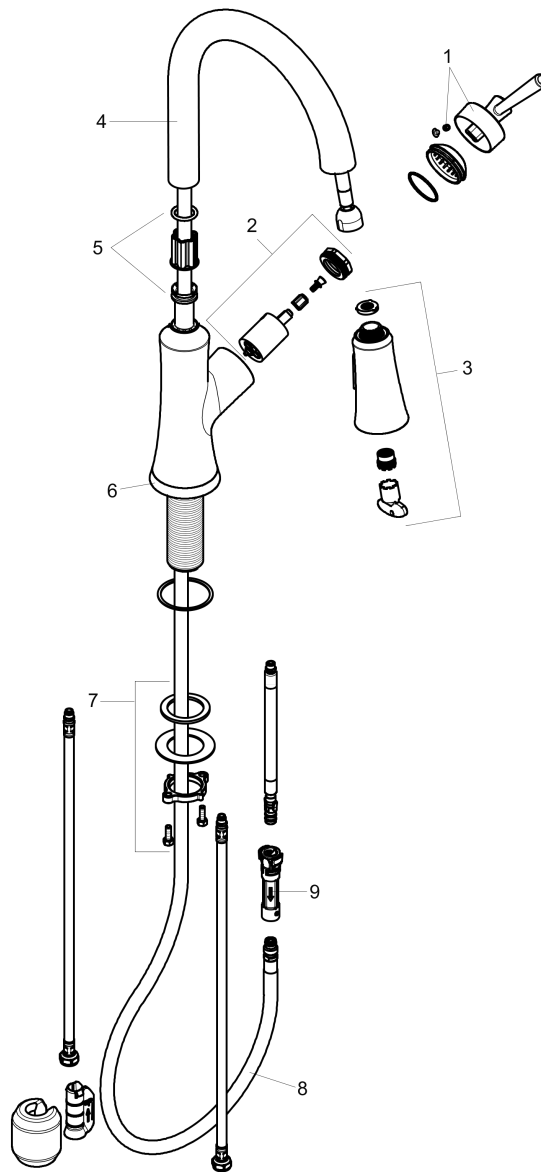

Joleena
HighArc Kitchen Faucet, 2-Spray Pull-Down, 1.75 GPM
 Finishes : **polished nickel** Part no. : **04793830**

Description

Features

- Swivel range 150°
- Aerated spray, needle spray
- Toggle spray diverter with pause feature (allows temporary stop of water stream)
- MagFit magnetic sprayhead docking
- Single-hole installation
- Flow: 1.75 GPM (6.6 L/Min)
- Ceramic cartridge
- 3/8" hoses
- Integrated double backflow prevention

Item details

List Price \$ 488.00

Technology

Compliance

Product image

Scale drawing

Joleena
HighArc Kitchen Faucet, 2-Spray Pull-Down, 1.75 GPM
 Finishes : **polished nickel** Part no. : **04793830**

Exploded drawing

Year of production: >01/20

Joleena
HighArc Kitchen Faucet, 2-Spray Pull-Down, 1.75 GPM
 Finishes : **polished nickel** Part no. : **04793830**

Spare parts list

Year of production: >01/20

Pos.	Description	Part no.	Price	PU
1	handle	93539830	-	1
2	cartridge, assy	93259000	-	1
3	handspray	93536830	-	1
4	spout cpl.	93538000	-	1
5	set of lever collars	93258000	-	1
6	escutcheon	93672830	-	1
7	fixing set	93263000	-	1
8	hose	93255000	-	1
9	back flow preventor cartridge	93443000	-	1