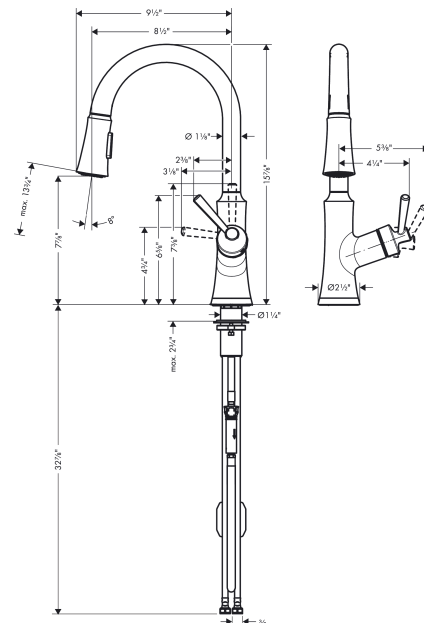

Joleena
HighArc Kitchen Faucet, 2-Spray Pull-Down, 1.75 GPM
 Finishes : **polished nickel** Part no. : **04793830**

Description

Features

- Swivel range 150°
- Aerated spray, needle spray
- Toggle spray diverter with pause feature (allows temporary stop of water stream)
- MagFit magnetic sprayhead docking
- Single-hole installation
- Flow: 1.75 GPM (6.6 L/Min)
- Ceramic cartridge
- 3/8" hoses
- Integrated double backflow prevention

Item details

List Price \$ 488.00

Technology

Compliance

Product image

Scale drawing

Joleena
HighArc Kitchen Faucet, 2-Spray Pull-Down, 1.75 GPM
 Finishes : **polished nickel** Part no. : **04793830**

Exploded drawing

Year of production: >01/20

Joleena
HighArc Kitchen Faucet, 2-Spray Pull-Down, 1.75 GPM
 Finishes : **polished nickel** Part no. : **04793830**

Spare parts list

Year of production: >01/20

Pos.	Description	Part no.	Price	PU
1	handle	93539830	-	1
2	cartridge, assy	93259000	-	1
3	handspray	93536830	-	1
4	spout cpl.	93538000	-	1
5	set of lever collars	93258000	-	1
6	escutcheon	93672830	-	1
7	fixing set	93263000	-	1
8	hose	93255000	-	1
9	back flow preventor cartridge	93443000	-	1