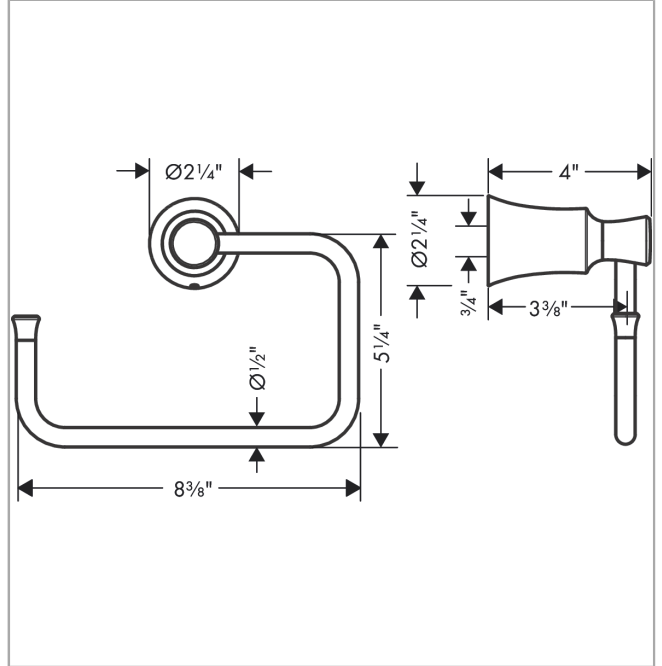

**Joleena
Towel Ring**

Finishes : **chrome** Part no. : **04786000**

Description

Features

- Metal holder
- Wall-mounted

Item details

List Price \$ 71.00

Product image

Scale drawing

**Joleena
Towel Ring**

Finishes : **chrome** Part no. : **04786000**

Exploded drawing

Year of production: >09/19

Joleena

Towel Ring

Finishes : **chrome** Part no. : **04786000**

Spare parts list

Year of production: >09/19

Pos.	Description	Part no.	Price	PU
1	support element	93551000	-	1