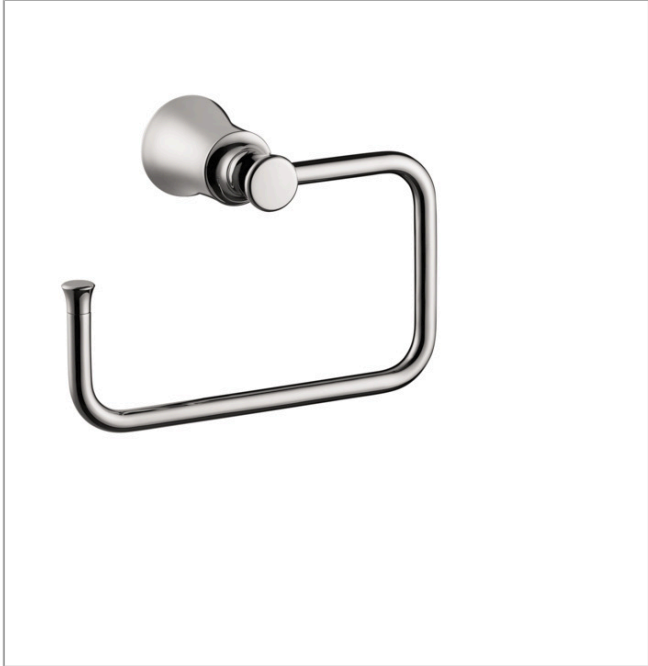

**Joleena
Towel Ring**

Finishes : **chrome** Part no. : **04786000**

Description

Features

- Metal holder
- Wall-mounted

Item details

List Price \$ 71.00

Product image

Scale drawing

**Joleena
Towel Ring**

Finishes : **chrome** Part no. : **04786000**

Exploded drawing

Year of production: >09/19

Joleena

Towel Ring

Finishes : **chrome** Part no. : **04786000**