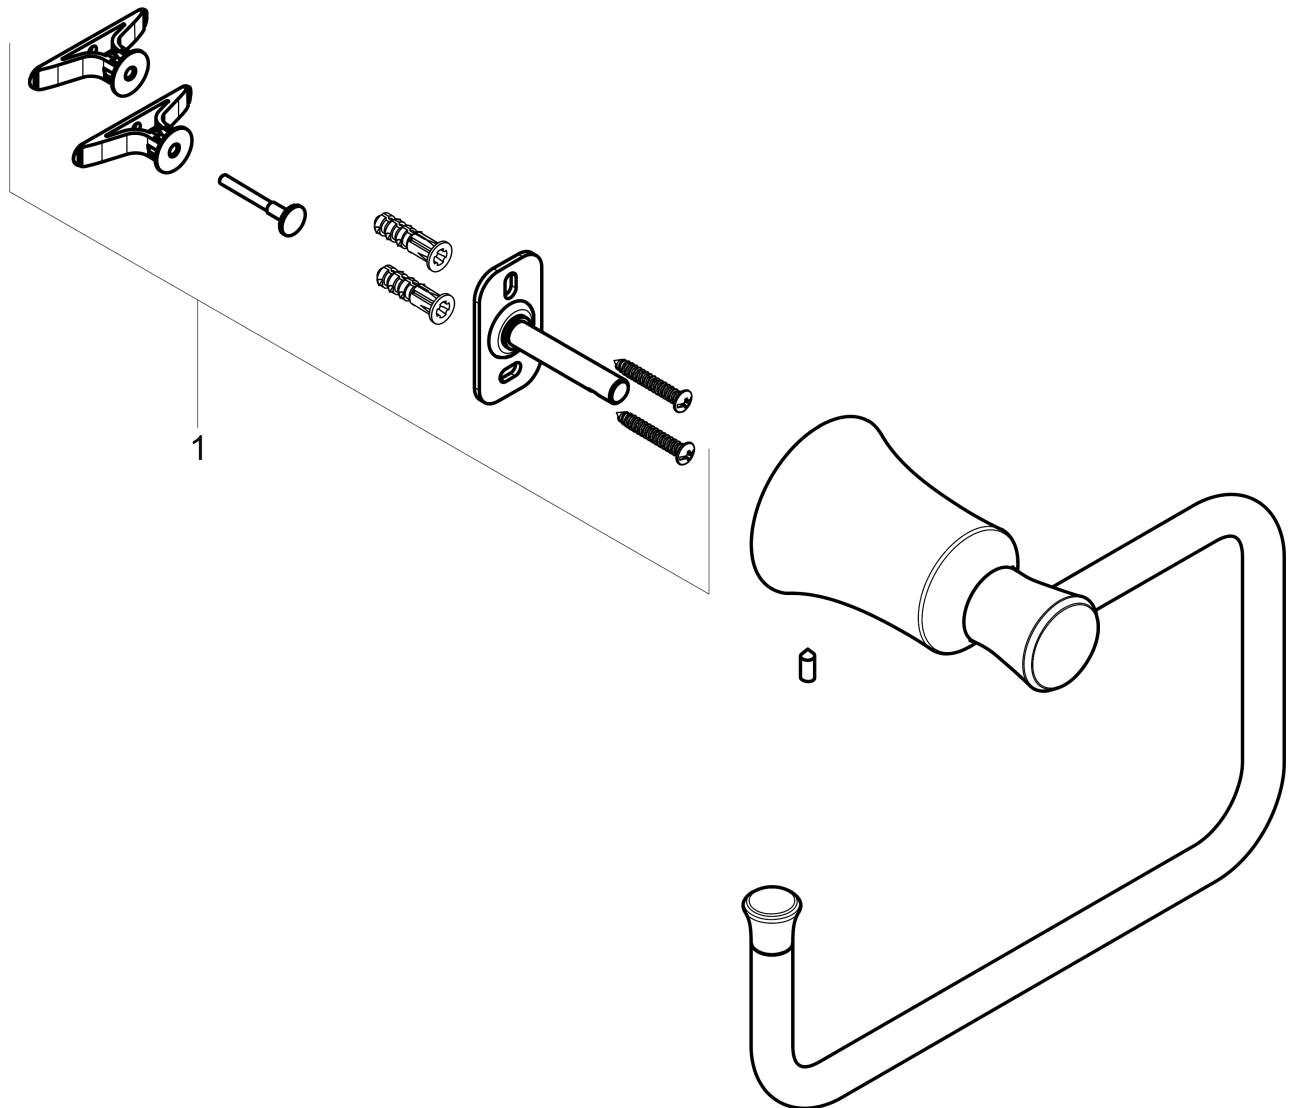

**Joleena
Towel Ring**

Finishes : **chrome** Part no. : **04786000**

Description

Features

- Metal holder
- Wall-mounted

Item details

List Price \$ 71.00

Product image

Scale drawing

**Joleena
Towel Ring**

Finishes : **chrome** Part no. : **04786000**

Exploded drawing

Year of production: >09/19

Joleena

Towel Ring

Finishes : **chrome** Part no. : **04786000**

Spare parts list

Year of production: >09/19

Pos.	Description	Part no.	Price	PU
1	support element	93551000	-	1