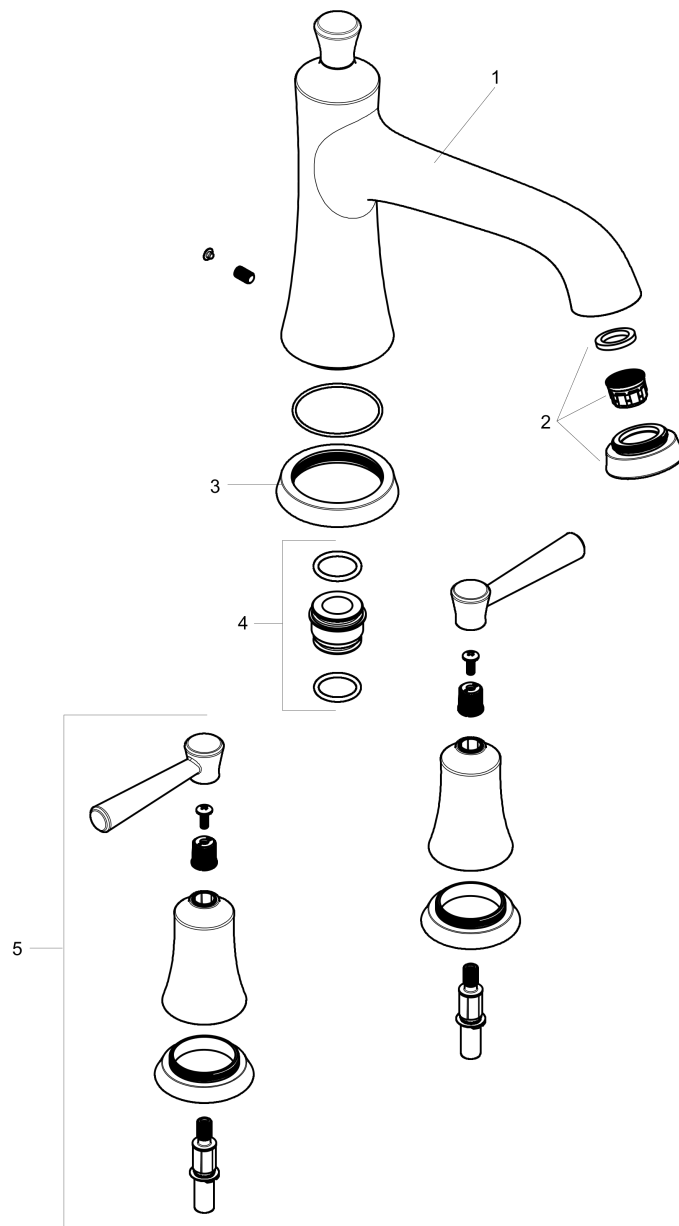

**Joleena**

**3-Hole Roman Tub Set Trim**

Finishes : **polished nickel** Part no. : **04776830**

**Description**

**Features**

- Flow: 5.81 GPM (22 L/Min)
- 90° ceramic valves

**Item details**

List Price \$ 486.00

**Compliance**

**Product image**

**Scale drawing**

**Joleena**

**3-Hole Roman Tub Set Trim**

Finishes : **polished nickel** Part no. : **04776830**

**Exploded drawing**

Year of production: >01/20

**Joleena**

**3-Hole Roman Tub Set Trim**

Finishes : **polished nickel** Part no. : **04776830**

**Spare parts list**

Year of production: >01/20

Pos.	Description	Part no.	Price	PU
1	spout cpl.	93545830	-	1
2	aerator M22x1	93543831	-	1
3	escutcheon for spout	93544830	-	1
4	adapter for spout	88512000	-	1
5	handle	93542830	-	1
a	base body	06607000	-	1