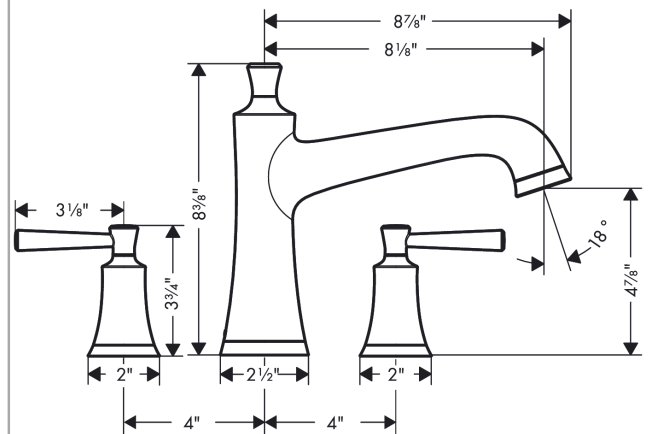

**Joleena**

**3-Hole Roman Tub Set Trim**

Finishes : **polished nickel** Part no. : **04776830**

**Description**

**Features**

- Flow: 5.81 GPM (22 L/Min)
- 90° ceramic valves

**Item details**

List Price \$ 486.00

**Compliance**

**Product image**

**Scale drawing**

**Joleena**

**3-Hole Roman Tub Set Trim**

Finishes : **polished nickel** Part no. : **04776830**

**Exploded drawing**

Year of production: >01/20

**Joleena**

**3-Hole Roman Tub Set Trim**

Finishes : **polished nickel** Part no. : **04776830**

**Spare parts list**

Year of production: >01/20

Pos.	Description	Part no.	Price	PU
1	spout cpl.	93545830	-	1
2	aerator M22x1	93543831	-	1
3	escutcheon for spout	93544830	-	1
4	adapter for spout	88512000	-	1
5	handle	93542830	-	1
a	base body	06607000	-	1