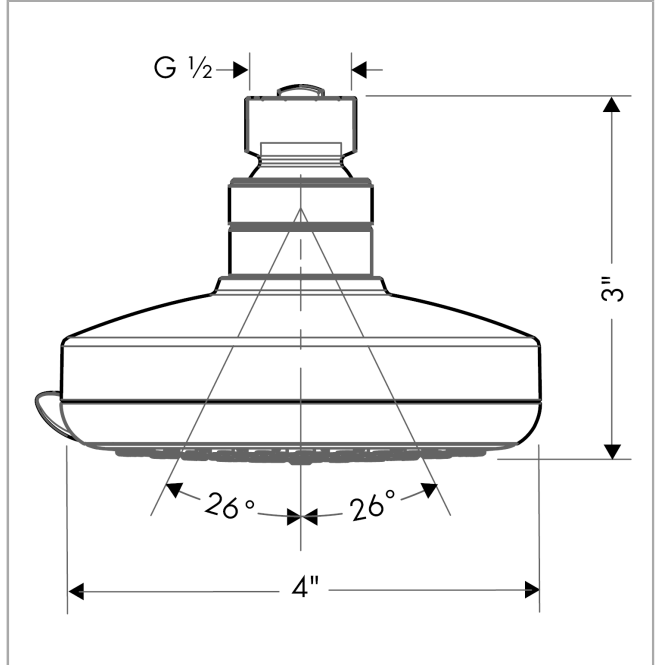

Croma 100
Showerhead E 3-Jet, 1.8 GPM
 Finishes : **chrome** Part no. : **04733000**

Description

Features

- 75 no-clog spray channels
- Spray modes: Full, Pulsating Massage, Intense Turbo
- Flow: 1.8 GPM (6.8 L/Min)

Item details

List Price \$ 96.00

Technology

Compliance

Product image

Scale drawing

Croma 100
Showerhead E 3-Jet, 1.8 GPM
Finishes : **chrome** Part no. : **04733000**

Exploded drawing

Year of production: >01/18

Croma 100
Showerhead E 3-Jet, 1.8 GPM
 Finishes : **chrome** Part no. : **04733000**

Spare parts list

Year of production: >01/18

Pos.	Description	Part no.	Price	PU
1	filter packing	88649000	-	1