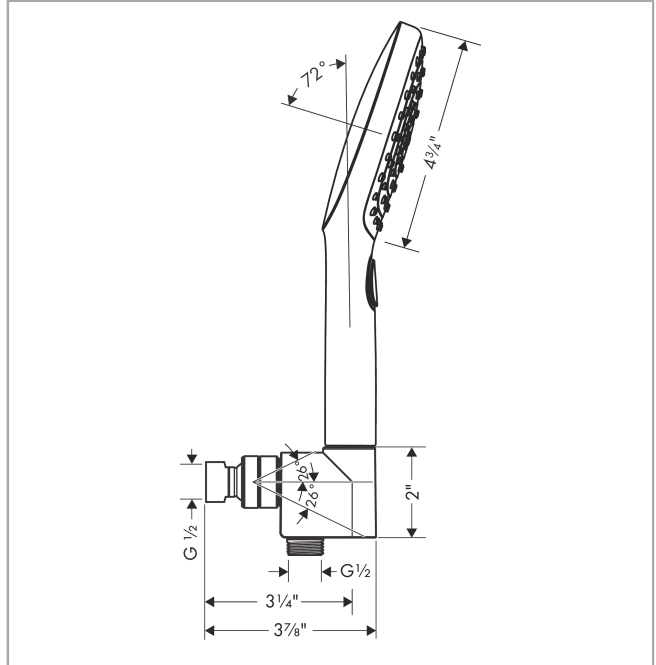

Raindance Select E
Handshower Set 120 3-Jet, 2.5 GPM
 Finishes : **chrome** Part no. : **04541000**

Description

Features

- consists of: Handshower, Handshower holder, Handshower hose
- Spray modes: Rain, RainAir, Whirl
- Select button for comfortable alternation of spray modes
- 26° adjustment
- Flow: 2.5 GPM (9.5 L/Min)

Item details

List Price \$ 226.00

Technology

Compliance

Product image

Scale drawing

Raindance Select E
Handshower Set 120 3-Jet, 2.5 GPM
Finishes : **chrome** Part no. : **04541000**

Exploded drawing

Year of production: >11/18

Raindance Select E
Handshower Set 120 3-Jet, 2.5 GPM
 Finishes : **chrome** Part no. : **04541000**

Spare parts list

Year of production: >11/18

Pos.	Description	Part no.	Price	PU
1	support	04580000	-	1
2	filter packing	88649000	-	1
3	nut	97958000	-	1
4	lever collar	97536000	-	1
5	seal	97606000	-	1
6	ball joint	97331000	-	1
7	set of non return valves DW 15	94074000	-	1
8	seal	98058000	-	1
9	shower hose 1,60 m	28276003	-	1
10	filter packing	94246000	-	1
11	handshower	26521001	-	1