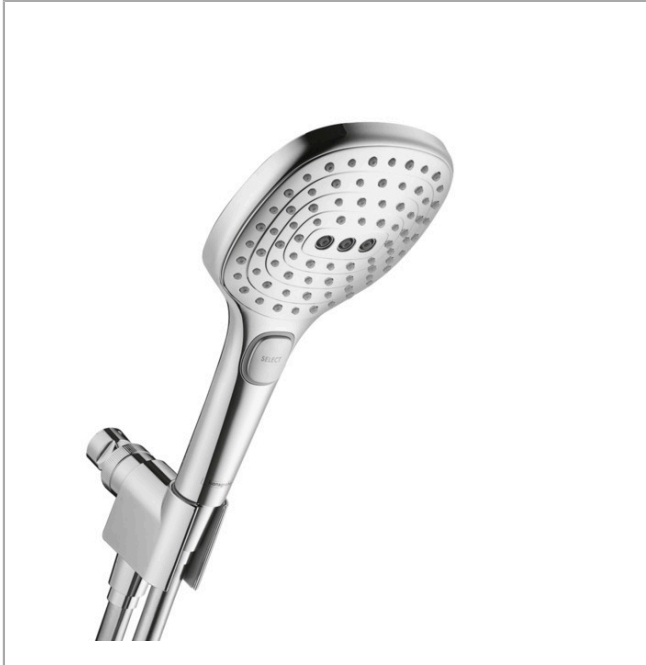

Raindance Select E
Handshower Set 120 3-Jet, 2.5 GPM
 Finishes : **chrome** Part no. : **04541000**

Description

Features

- consists of: Handshower, Handshower holder, Handshower hose
- Spray modes: Rain, RainAir, Whirl
- Select button for comfortable alternation of spray modes
- 26° adjustment
- Flow: 2.5 GPM (9.5 L/Min)

Item details

List Price \$ 226.00

Technology

Compliance

Product image

Scale drawing

Raindance Select E
Handshower Set 120 3-Jet, 2.5 GPM
Finishes : **chrome** Part no. : **04541000**

Exploded drawing

Year of production: >11/18

Raindance Select E
Handshower Set 120 3-Jet, 2.5 GPM
 Finishes : **chrome** Part no. : **04541000**

Spare parts list

Year of production: >11/18

Pos.	Description	Part no.	Price	PU
1	support	04580000	-	1
2	filter packing	88649000	-	1
3	nut	97958000	-	1
4	lever collar	97536000	-	1
5	seal	97606000	-	1
6	ball joint	97331000	-	1
7	set of non return valves DW 15	94074000	-	1
8	seal	98058000	-	1
9	shower hose 1,60 m	28276003	-	1
10	filter packing	94246000	-	1
11	handshower	26521001	-	1