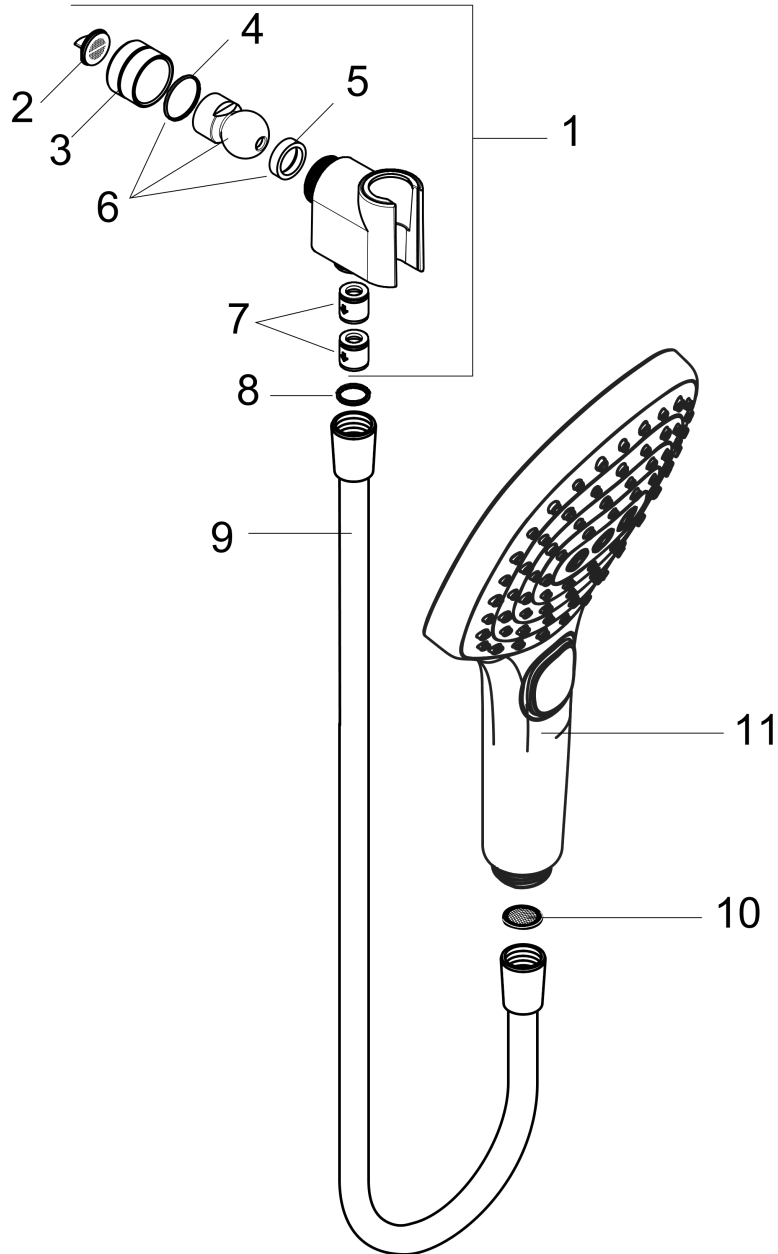

Raindance Select E
Handshower Set 120 3-Jet, 2.5 GPM
 Finishes : **chrome** Part no. : **04541000**

Description

Features

- consists of: Handshower, Handshower holder, Handshower hose
- Spray modes: Rain, RainAir, Whirl
- Select button for comfortable alternation of spray modes
- 26° adjustment
- Flow: 2.5 GPM (9.5 L/Min)

Item details

List Price \$ 226.00

Technology

Compliance

Product image

Scale drawing

Raindance Select E
Handshower Set 120 3-Jet, 2.5 GPM
Finishes : **chrome** Part no. : **04541000**

Exploded drawing

Year of production: >11/18

Raindance Select E
Handshower Set 120 3-Jet, 2.5 GPM
 Finishes : **chrome** Part no. : **04541000**

Spare parts list

Year of production: >11/18

Pos.	Description	Part no.	Price	PU
1	support	04580000	-	1
2	filter packing	88649000	-	1
3	nut	97958000	-	1
4	lever collar	97536000	-	1
5	seal	97606000	-	1
6	ball joint	97331000	-	1
7	set of non return valves DW 15	94074000	-	1
8	seal	98058000	-	1
9	shower hose 1,60 m	28276003	-	1
10	filter packing	94246000	-	1
11	handshower	26521001	-	1