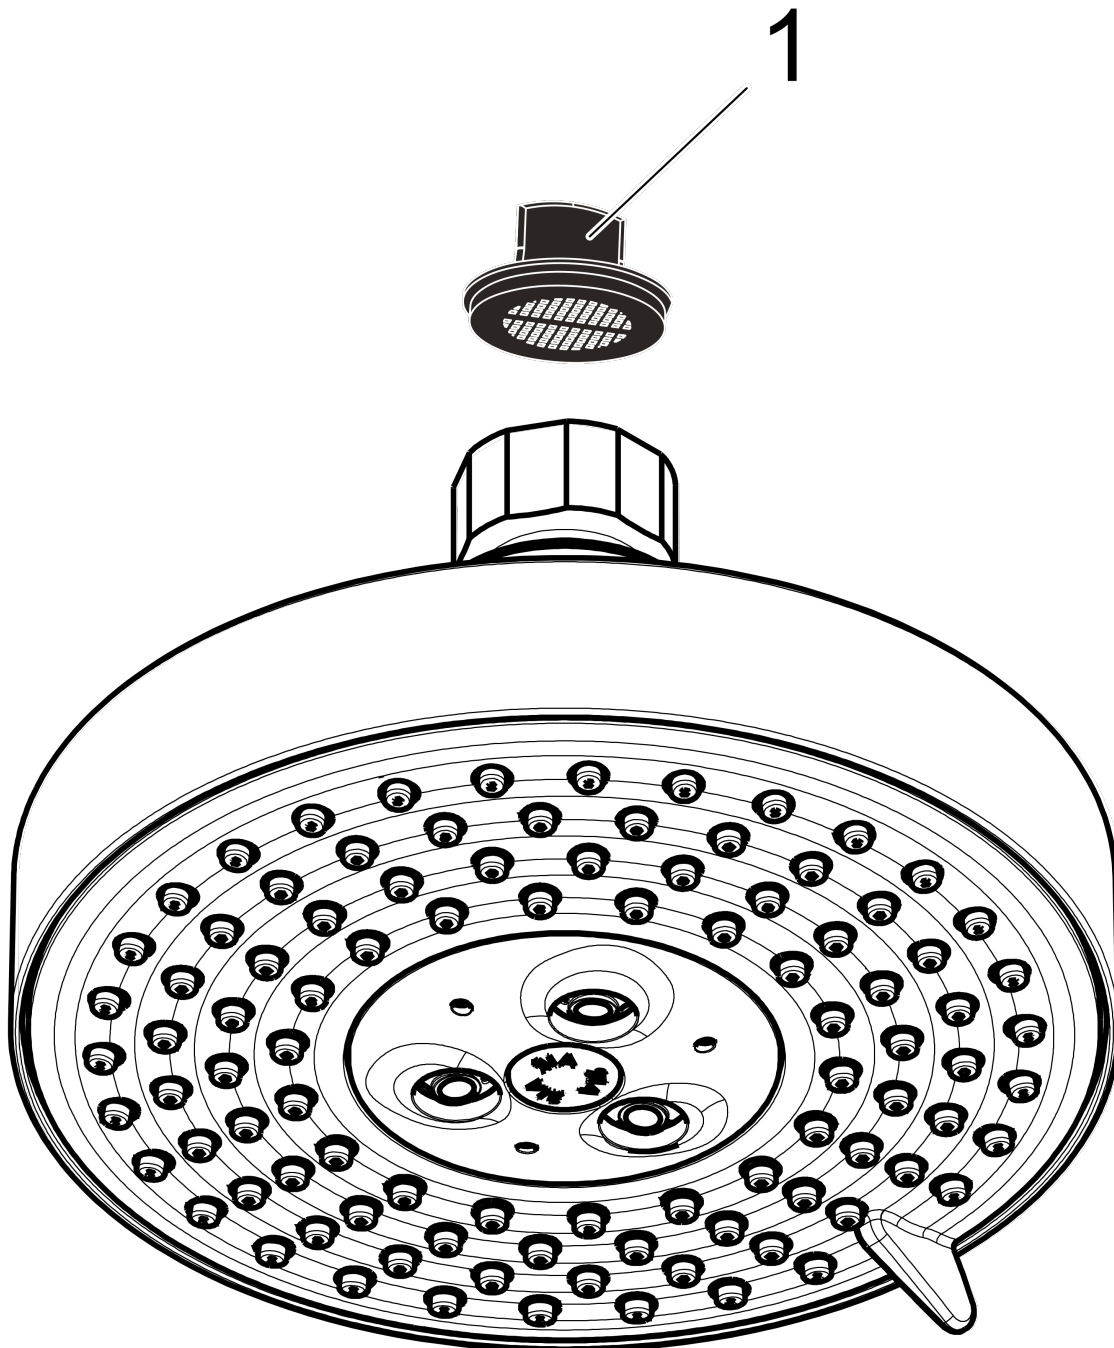

**Raindance S**  
**Showerhead 100 3-Jet, 2.0 GPM**  
 Finishes : **chrome** Part no. : **04340000**

**Description**

**Features**

- 65 no-clog spray channels
- Spray modes: RainAir, BalanceAir, Whirl
- Flow: 2.0 GPM (7.6 L/Min)

**Item details**

List Price \$ 172.00

**Technology**

**Compliance**

**Product image**

**Scale drawing**

**Raindance S**  
**Showerhead 100 3-Jet, 2.0 GPM**  
Finishes : **chrome**    Part no. : **04340000**

Exploded drawing

Year of production: >06/10

**Raindance S**  
**Showerhead 100 3-Jet, 2.0 GPM**  
 Finishes : **chrome**    Part no. : **04340000**

**Spare parts list**

Year of production: >06/10

<b>Pos.</b>	<b>Description</b>	<b>Part no.</b>	<b>Price</b>	<b>PU</b>
1	filter packing	88649000	-	1