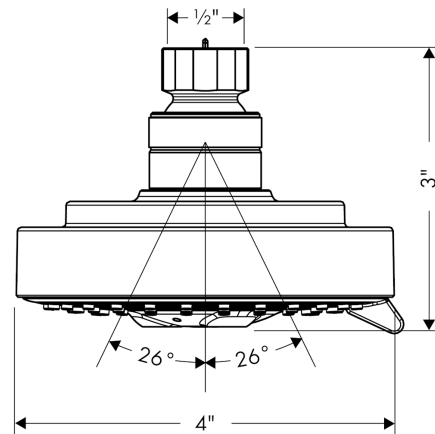

**Raindance S**  
**Showerhead 100 3-Jet, 2.0 GPM**  
 Finishes : **chrome** Part no. : **04340000**

**Description**

**Features**

- 65 no-clog spray channels
- Spray modes: RainAir, BalanceAir, Whirl
- Flow: 2.0 GPM (7.6 L/Min)

**Item details**

List Price \$ 172.00

**Technology**

**Compliance**

**Product image**

**Scale drawing**

**Raindance S**  
**Showerhead 100 3-Jet, 2.0 GPM**  
Finishes : **chrome**    Part no. : **04340000**

Exploded drawing

Year of production: >06/10

**Raindance S**  
**Showerhead 100 3-Jet, 2.0 GPM**  
 Finishes : **chrome**    Part no. : **04340000**

**Spare parts list**

Year of production: >06/10

<b>Pos.</b>	<b>Description</b>	<b>Part no.</b>	<b>Price</b>	<b>PU</b>
1	filter packing	88649000	-	1