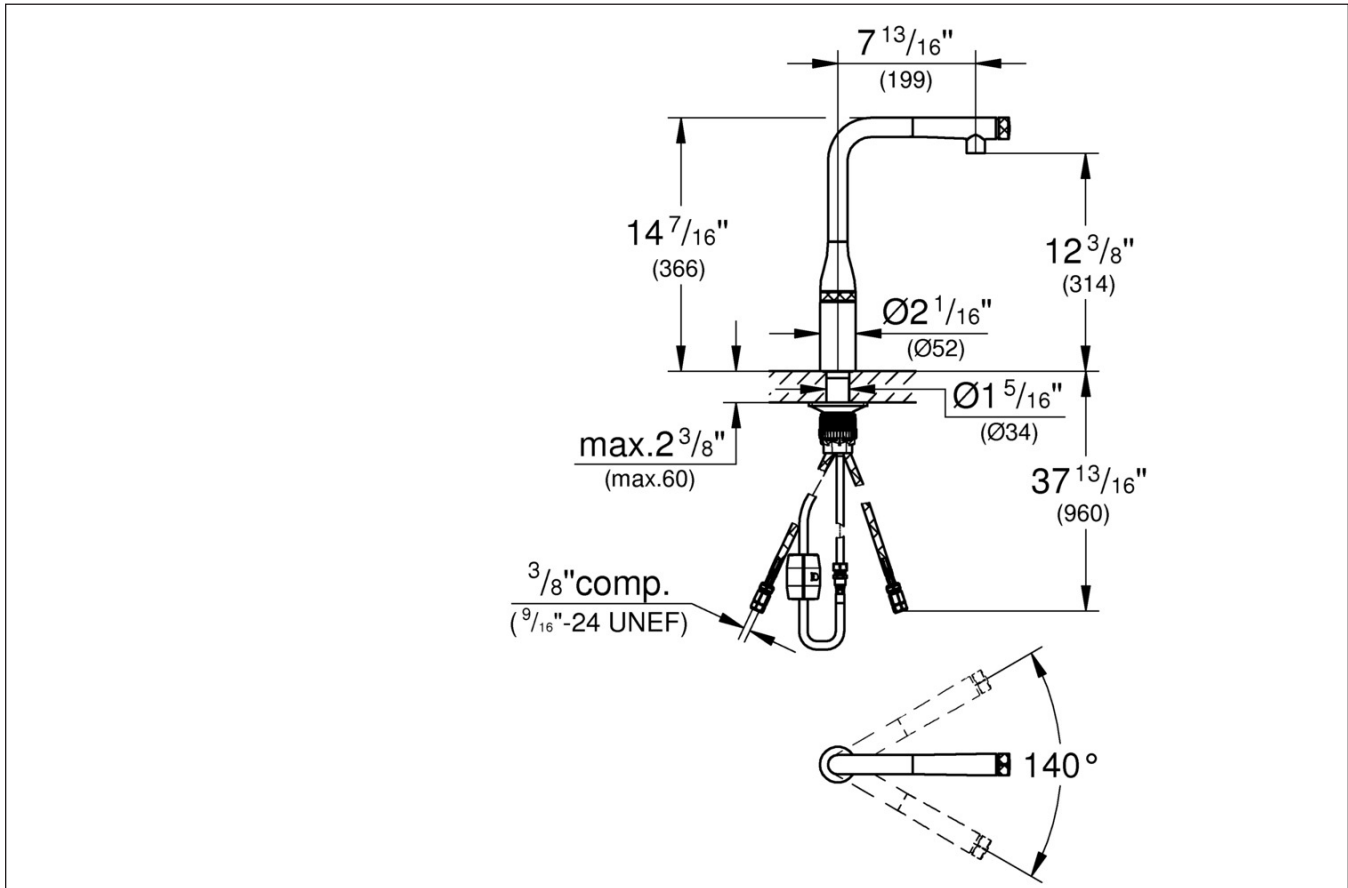

31616

ESSENCE SMARTCONTROL PULL-OUT DUAL SPRAY KITCHEN FAUCET

Pure Freude
an Wasser

TECHNICAL DATA:

GPM (Min)-GPM (Max)

1.75 GPM

Tel: 1.630.582.7711 Fax: 1.630.582.7722

We reserve the right to make revisions without notice to product specifications.

For the most current Specification Sheet, go to www.grohe.us.

02-21-2020

PART OF LIXIL