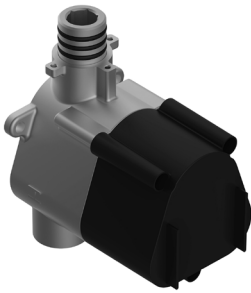

SHOWER
Qubic M-Series Thermostatic
Shower System - Tub and Shower
with Handshower
GM3.612ST-LM38E0

GRAFF®

Information

- 3/4" thermostatic valve and trim
- 3/4" stop/volume control valve and 3-way diverter valve and trims
- 8" showerhead with 12" wall-mounted shower arm
- Showerhead features no-clog, easy-clean spray nozzles
- Handshower set with wall-mounted slide bar and 59" hose
- 8" contemporary tub spout
- Optional extension kit
- Flow rates: showerhead \leq 1.8 max gpm, handshower \leq 1.5 max gpm
- CALGreen

SHOWER
Thermostatic Rough Valve
G-8006

GRAFF®

Information

- 12.9 gpm @ 60 psi
- 3/4" universal inlets
- Built-in service stops
- Stacking outlet feature
- Complete serviceability from front of all units
- Supplied with protective plastic cover
- CalGreen compliant dependent on functions

Finishes

G-8006

M-Series

3/4" Concealed Thermostatic Rough Valve

Product Features

- 12.9 gpm @ 60 psi
- 3/4" universal inlets
- Built-in service stops
- Stacking outlet feature
- Complete serviceability from front of all units
- Supplied with protective plastic cover
- CalGreen compliant dependent on functions

www.graff-faucets.com | phone: 800-954-4723

SHOWER
Qubic M-Series Thermostatic
Valve Trim with Handle
G-8043-LM38E-T

GRAFF®

Information

- Single metal handle and decorative trim plate
- Use with G-8006 thermostatic rough valve
- ADA