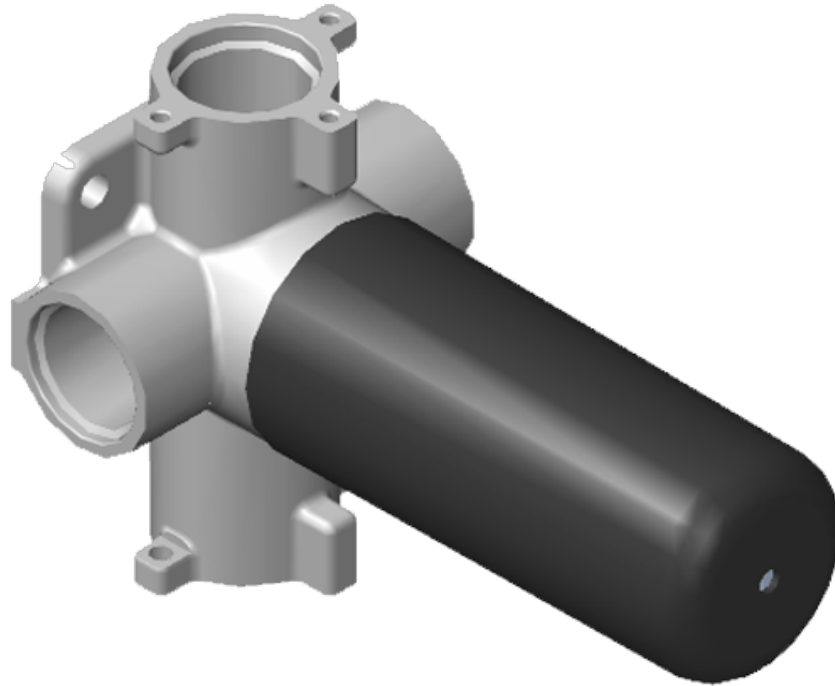

SHOWER
Qubic M-Series Thermostatic
Shower System - Tub and Shower
with Handshower
GM3.612ST-LM38E0

GRAFF®

Information

- 3/4" thermostatic valve and trim
- 3/4" stop/volume control valve and 3-way diverter valve and trims
- 8" showerhead with 12" wall-mounted shower arm
- Showerhead features no-clog, easy-clean spray nozzles
- Handshower set with wall-mounted slide bar and 59" hose
- 8" contemporary tub spout
- Optional extension kit
- Flow rates: showerhead \leq 1.8 max gpm, handshower \leq 1.5 max gpm
- CALGreen

www.graff-faucets.com | phone: 800-954-4723

SHOWER
Qubic M-Series Thermostatic
Valve Trim with Handle
G-8043-LM38E-T

GRAFF®

Information

- Single metal handle and decorative trim plate
- Use with G-8006 thermostatic rough valve
- ADA

Polished
Nickel

Steelnox®
(Satin Nickel)

Architectural
White

G-8043-LM38E

QUBIC Series

SHOWER
Three-Way Diverter Control Valve
WITH Off Function (No Pass-
Through)
G-8053

GRAFF®

Information

Finishes

G-8053

M-Series

3-Way Diverter Control Valve WITH Off Function (No Pass-Through)

Product Features

- 3/4" universal inlets/outlets with female threads
- Stacking inlet feature
- Supplied with protective plastic cover
- CalGreen compliant dependent on functions