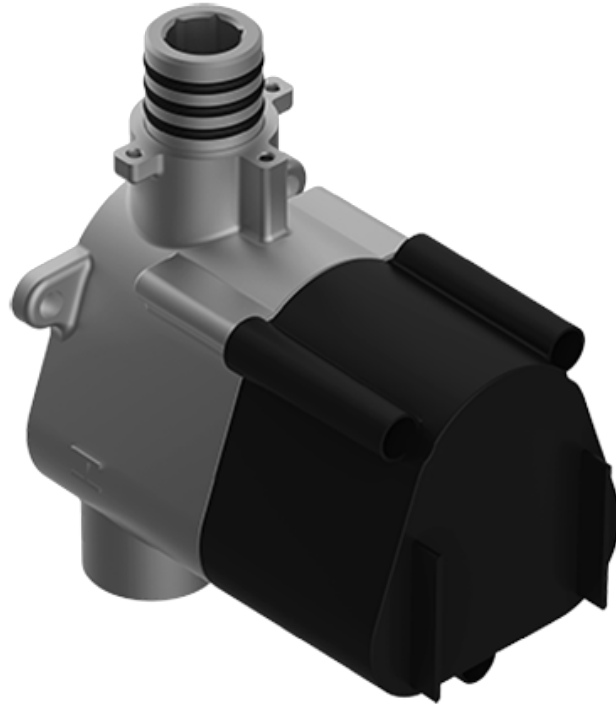

SHOWER
Qubic M-Series Thermostatic
Shower System - Tub and Shower
with Handshower
GM3.612ST-LM38E0

GRAFF®

Information

- 3/4" thermostatic valve and trim
- 3/4" stop/volume control valve and 3-way diverter valve and trims
- 8" showerhead with 12" wall-mounted shower arm
- Showerhead features no-clog, easy-clean spray nozzles
- Handshower set with wall-mounted slide bar and 59" hose
- 8" contemporary tub spout
- Optional extension kit
- Flow rates: showerhead \leq 1.8 max gpm, handshower \leq 1.5 max gpm
- CALGreen

SHOWER
Thermostatic Rough Valve
G-8006

GRAFF®

Information

- 12.9 gpm @ 60 psi
- 3/4" universal inlets
- Built-in service stops
- Stacking outlet feature
- Complete serviceability from front of all units
- Supplied with protective plastic cover
- CalGreen compliant dependent on functions

Finishes

G-8006

M-Series

3/4" Concealed Thermostatic Rough Valve

Product Features

- 12.9 gpm @ 60 psi
- 3/4" universal inlets
- Built-in service stops
- Stacking outlet feature
- Complete serviceability from front of all units
- Supplied with protective plastic cover
- CalGreen compliant dependent on functions

www.graff-faucets.com | phone: 800-954-4723

SHOWER
Qubic M-Series Thermostatic
Valve Trim with Handle
G-8043-LM38E-T

GRAFF®

Information

- Single metal handle and decorative trim plate
- Use with G-8006 thermostatic rough valve
- ADA