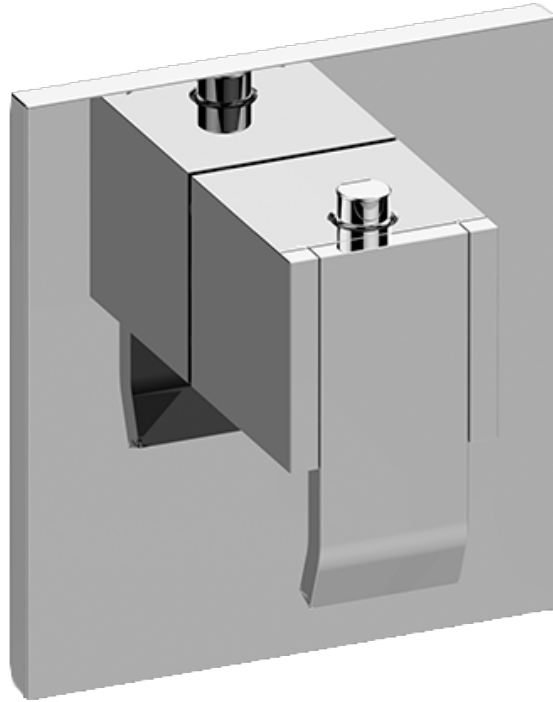

SHOWER
Qubic M-Series Thermostatic
Shower System - Tub and Shower
with Handshower
GM3.612ST-LM38E0

GRAFF®

Information

- 3/4" thermostatic valve and trim
- 3/4" stop/volume control valve and 3-way diverter valve and trims
- 8" showerhead with 12" wall-mounted shower arm
- Showerhead features no-clog, easy-clean spray nozzles
- Handshower set with wall-mounted slide bar and 59" hose
- 8" contemporary tub spout
- Optional extension kit
- Flow rates: showerhead \leq 1.8 max gpm, handshower \leq 1.5 max gpm
- CALGreen

SHOWER
Thermostatic Rough Valve
G-8006

GRAFF®

Information

- 12.9 gpm @ 60 psi
- 3/4" universal inlets
- Built-in service stops
- Stacking outlet feature
- Complete serviceability from front of all units
- Supplied with protective plastic cover
- CalGreen compliant dependent on functions

Finishes

G-8006

M-Series

3/4" Concealed Thermostatic Rough Valve

Product Features

- 12.9 gpm @ 60 psi
- 3/4" universal inlets
- Built-in service stops
- Stacking outlet feature
- Complete serviceability from front of all units
- Supplied with protective plastic cover
- CalGreen compliant dependent on functions

www.graff-faucets.com | phone: 800-954-4723

SHOWER
Qubic M-Series Thermostatic
Valve Trim with Handle
G-8043-LM38E-T

GRAFF®

Information

- Single metal handle and decorative trim plate
- Use with G-8006 thermostatic rough valve
- ADA