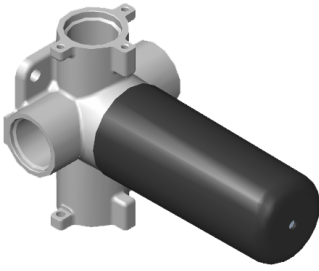

SHOWER
Qubic M-Series Thermostatic
Shower System - Tub and Shower
with Handshower
GM3.612ST-LM38E0

GRAFF®

Information

- 3/4" thermostatic valve and trim
- 3/4" stop/volume control valve and 3-way diverter valve and trims
- 8" showerhead with 12" wall-mounted shower arm
- Showerhead features no-clog, easy-clean spray nozzles
- Handshower set with wall-mounted slide bar and 59" hose
- 8" contemporary tub spout
- Optional extension kit
- Flow rates: showerhead \leq 1.8 max gpm, handshower \leq 1.5 max gpm
- CALGreen

Finishes

G-8006

M-Series

3/4" Concealed Thermostatic Rough Valve

Product Features

- 12.9 gpm @ 60 psi
- 3/4" universal inlets
- Built-in service stops
- Stacking outlet feature
- Complete serviceability from front of all units
- Supplied with protective plastic cover
- CalGreen compliant dependent on functions

- ~11.4 gpm @ 60 psi
- 3/4" universal inlets/outlets with female threads
- Operates one function at a time
- Stacking inlet feature
- Supplied with protective plastic cover
- CALGreen compliant depending on functions

Finishes

G-8053

M-Series

3-Way Diverter Control Valve WITH Off Function (No Pass-Through)

Product Features

- 3/4" universal inlets/outlets with female threads
- Stacking inlet feature
- Supplied with protective plastic cover
- CalGreen compliant dependent on functions