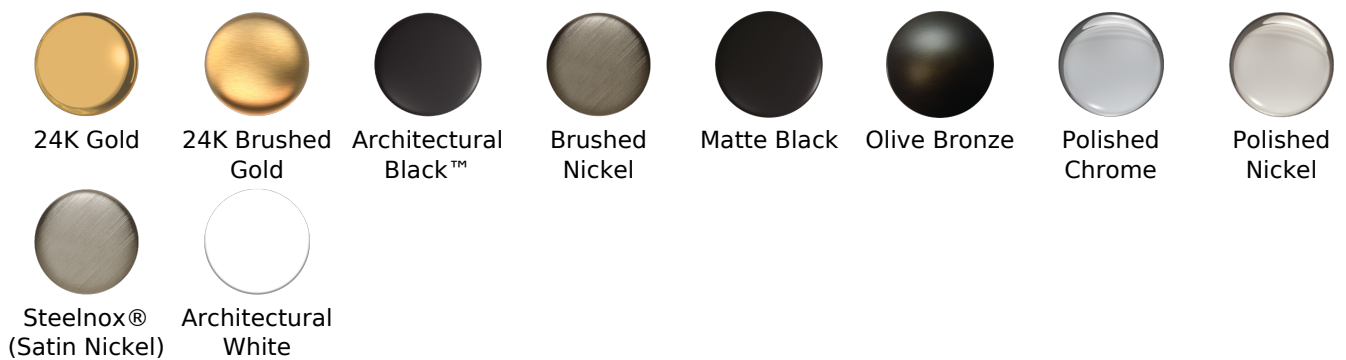

SHOWER
Stop/Volume Control Rough Valve
G-8077

GRAFF®

Information

- 18.1 gpm @ 60 psi
- 3/4" universal inlets/outlets with female threads
- Stacking inlet and outlet feature
- Supplied with protective plastic cover
- CalGreen compliant dependent on functions

Finishes