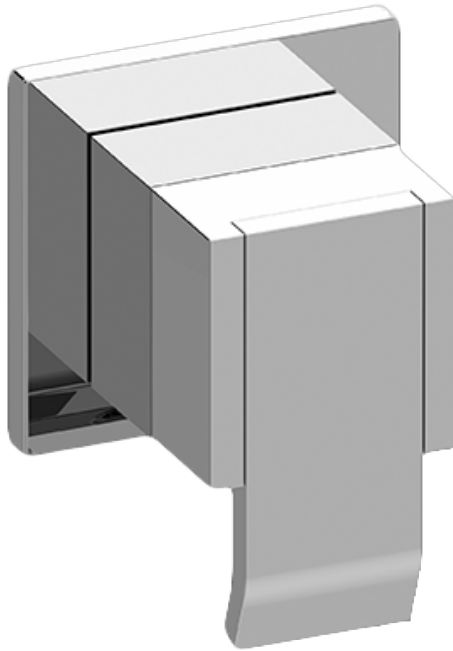

SHOWER
Qubic M-Series Thermostatic
Shower System - Tub and Shower
with Handshower
GM3.612ST-LM38E0

GRAFF®

Information

- 3/4" thermostatic valve and trim
- 3/4" stop/volume control valve and 3-way diverter valve and trims
- 8" showerhead with 12" wall-mounted shower arm
- Showerhead features no-clog, easy-clean spray nozzles
- Handshower set with wall-mounted slide bar and 59" hose
- 8" contemporary tub spout
- Optional extension kit
- Flow rates: showerhead \leq 1.8 max gpm, handshower \leq 1.5 max gpm
- CALGreen

www.graff-faucets.com | phone: 800-954-4723

SHOWER
Qubic M-Series 3-Way Diverter
Valve Trim with Handle
G-8072-LM38E1

GRAFF®

Information

- Single metal handle and decorative trim plate
- Use with G-8053 3-Way Diverter Control Valve WITH Off Function
- ADA