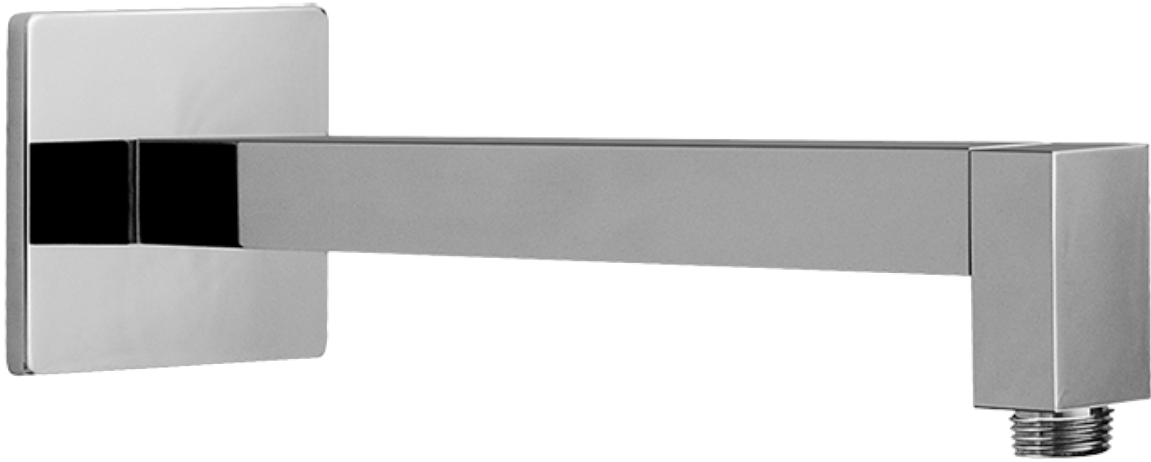

SHOWER
Contemporary 12" Shower Arm
G-8530

GRAFF®

Information

- Includes arm and square flange
- 1/2" NPT male thread inlet
- For use with all showerheads (especially G-8438)