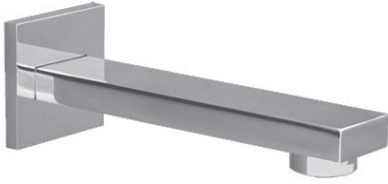

GRAFF®

Information

- Includes arm and square flange
- 1/2" NPT male thread inlet
- For use with all showerheads (especially G-8438)

Finishes

24K Gold

24K Brushed
Gold

Architectural
Black™

Brushed
Nickel

GRAFF®

Information

- Includes spout ring
- 1/2" NPT male thread inlet
- Tub spout flow rate ~ 8.7 gpm @60 psi

Finishes

G-8575

Sade Collection

8" Contemporary Tub Spout

GRAFF[®]
CUTTING EDGE DESIGN

Product Features

- Includes spout ring
- 1/2" NPT male thread inlet

Available Finishes

- Polished Chrome
G-8575-PC
- Polished Nickel
G-8575-PN
- Steelnox® (Satin Nickel)
G-8575-SN
- Olive Bronze™
G-8575-OB
- Architectural Black with
Chrome Accents
G-8575-PC/BK