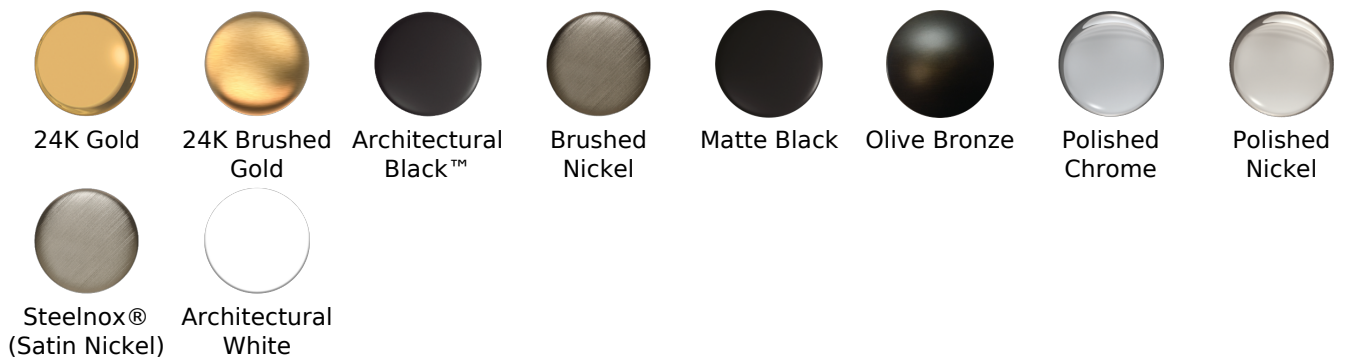

SHOWER
Three-Way Diverter Control Valve
WITH Off Function (No Pass-
Through)
G-8053

GRAFF®

Information

- ~11.4 gpm @ 60 psi
- 3/4" universal inlets/outlets with female threads
- Operates one function at a time
- Stacking inlet feature
- Supplied with protective plastic cover
- CALGreen compliant depending on functions

Finishes