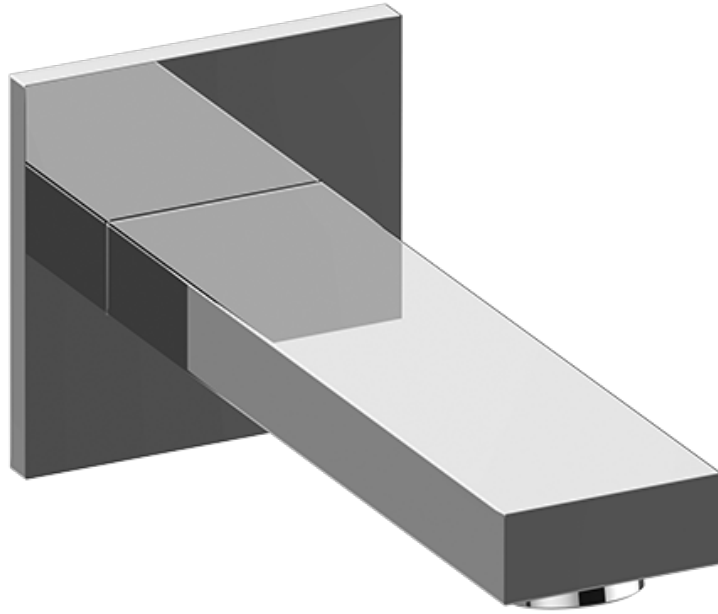

GRAFF®

Information

- Includes spout ring
- 1/2" NPT male thread inlet
- Tub spout flow rate ~ 8.7 gpm @60 psi

Finishes

G-8575

Sade Collection

8" Contemporary Tub Spout

GRAFF[®]
CUTTING EDGE DESIGN