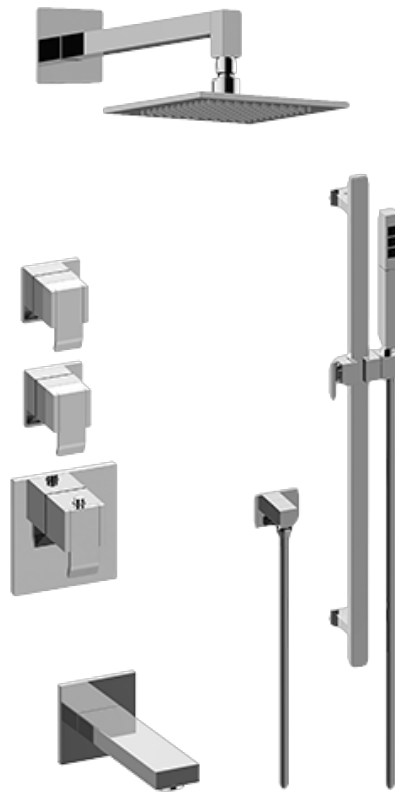

SHOWER
Qubic M-Series Thermostatic
Shower System - Tub and Shower
with Handshower
GM3.612ST-LM38E0

GRAFF®

Information

- 3/4" thermostatic valve and trim
- 3/4" stop/volume control valve and 3-way diverter valve and trims
- 8" showerhead with 12" wall-mounted shower arm
- Showerhead features no-clog, easy-clean spray nozzles
- Handshower set with wall-mounted slide bar and 59" hose
- 8" contemporary tub spout
- Optional extension kit
- Flow rates: showerhead \leq 1.8 max gpm, handshower \leq 1.5 max gpm
- CALGreen

SHOWER
Thermostatic Rough Valve
G-8006

GRAFF®

Information

- 12.9 gpm @ 60 psi
- 3/4" universal inlets
- Built-in service stops
- Stacking outlet feature
- Complete serviceability from front of all units
- Supplied with protective plastic cover
- CalGreen compliant dependent on functions

Finishes

G-8006

M-Series

3/4" Concealed Thermostatic Rough Valve

Product Features

- 12.9 gpm @ 60 psi
- 3/4" universal inlets
- Built-in service stops
- Stacking outlet feature
- Complete serviceability from front of all units
- Supplied with protective plastic cover
- CalGreen compliant dependent on functions

www.graff-faucets.com | phone: 800-954-4723

SHOWER
Qubic M-Series Thermostatic
Valve Trim with Handle
G-8043-LM38E-T

GRAFF®

Information

- Single metal handle and decorative trim plate
- Use with G-8006 thermostatic rough valve
- ADA