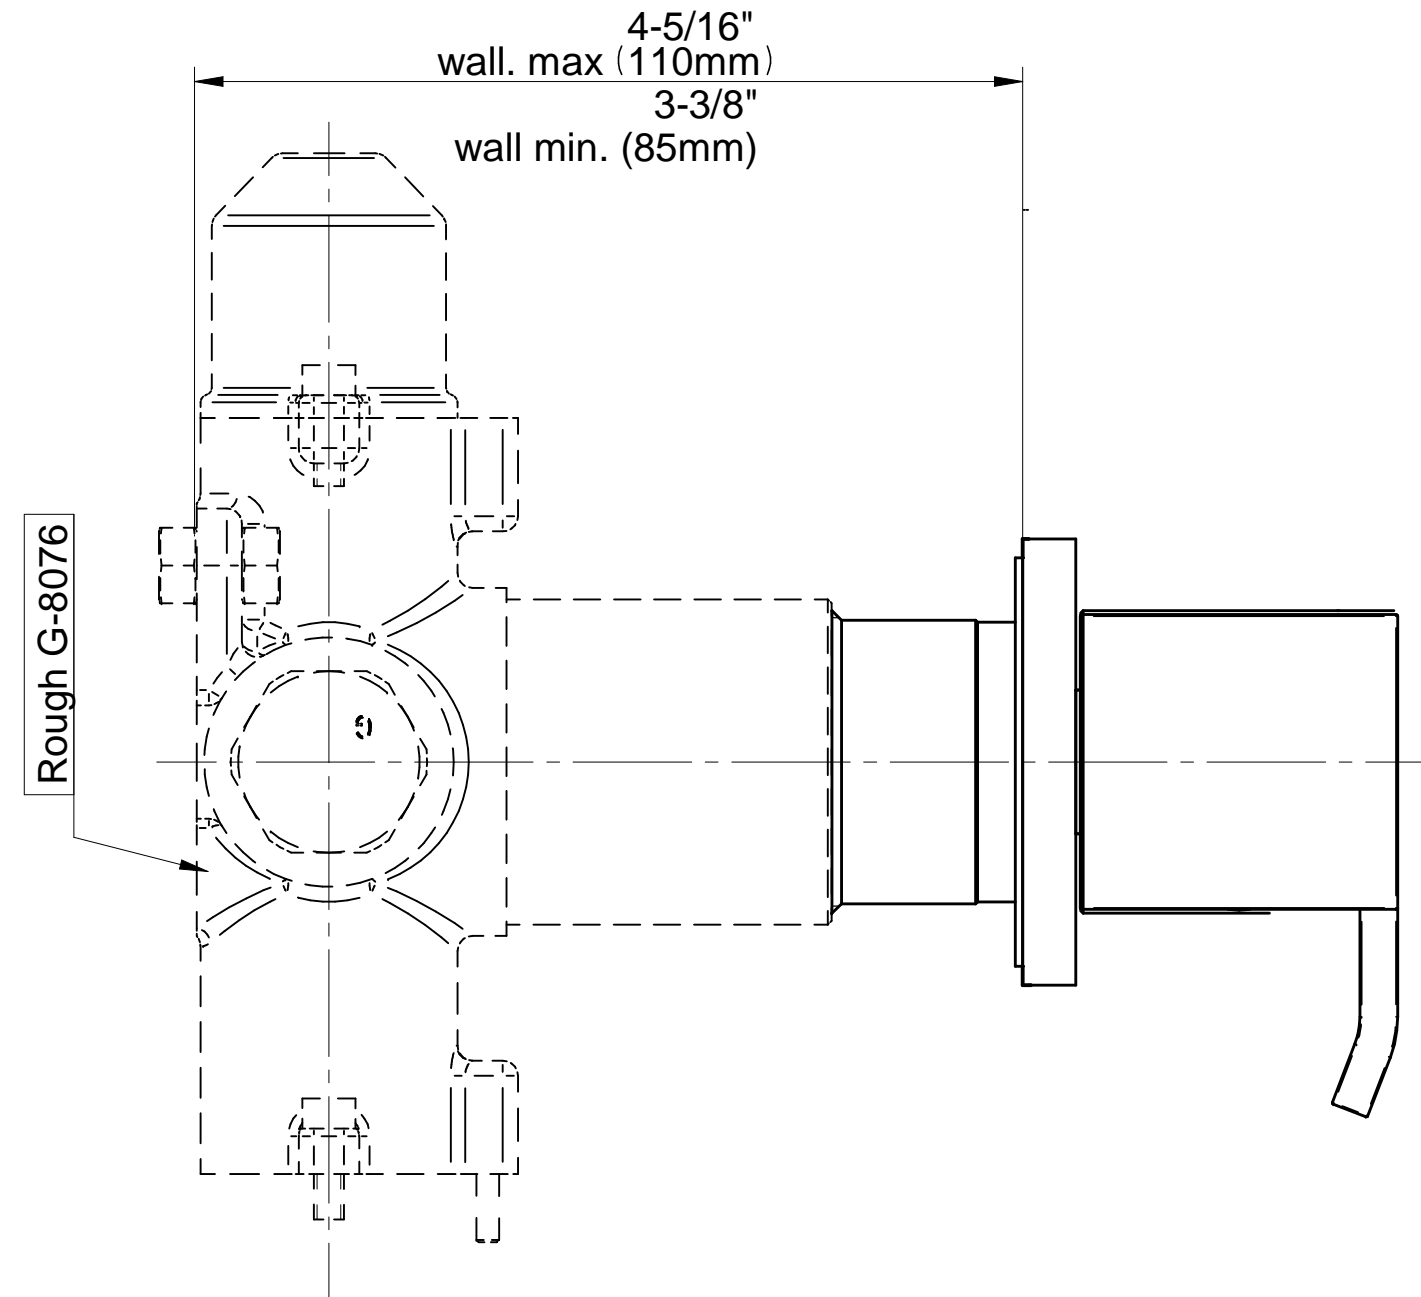

G-8098-LM38E1

QUBIC Series