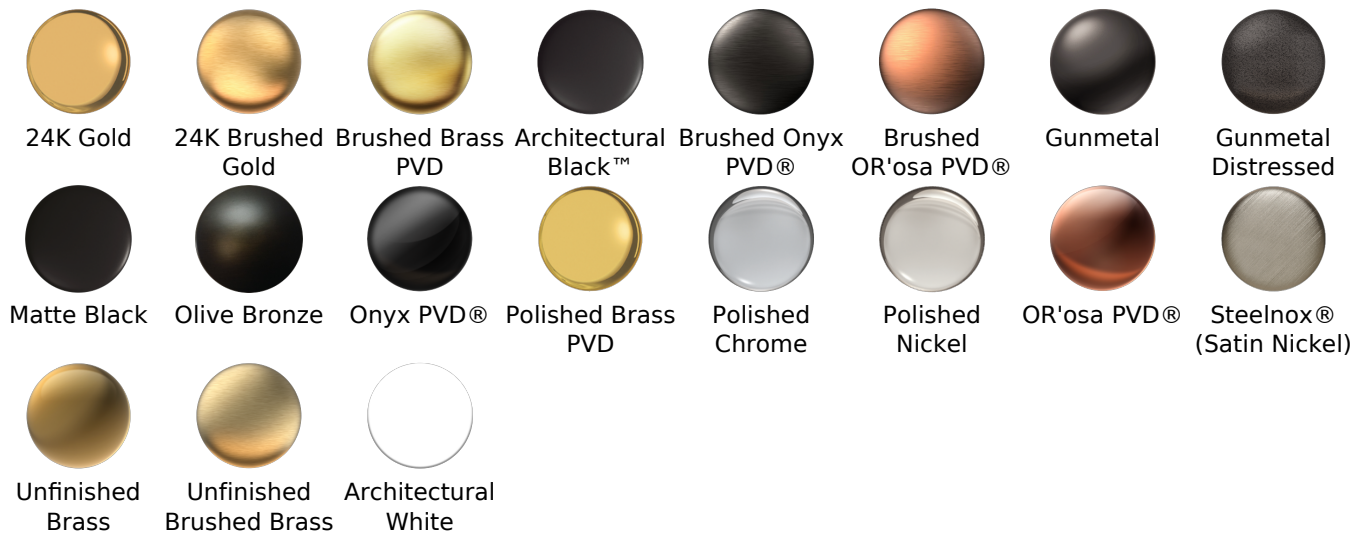

SHOWER
Sento M-Series Valve Trim with
Three Handles
G-8056-LM42E0-T

Information

- Three metal handles, decorative trim plate
- Use with M-Series rough valves
- ADA

Finishes