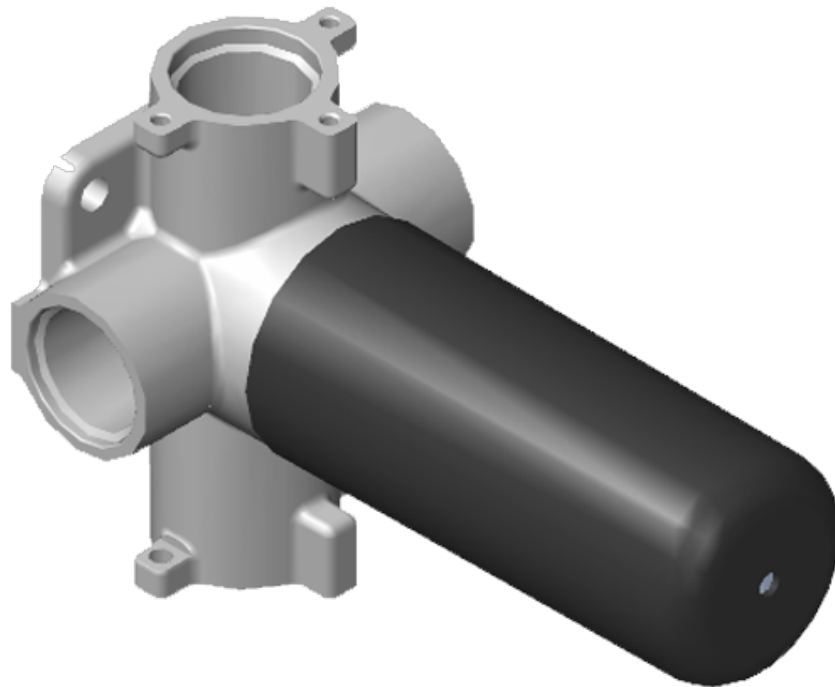

SHOWER
M-Series Thermostatic Shower
System - Tub and Shower with
Handshower
GL3.612WT-LM42E0

GRAFF®

Information

- 3/4" thermostatic valve and trim
- 3/4" stop/volume control and 3-way diverter valve
- 8" showerhead with 12" wall-mounted shower arm
- Showerhead features no-clog, easy-clean spray nozzles
- Handshower set with wall-mounted slide bar and 59" hose (PVD finishes use 59" flex hose)
- 6" contemporary tub spout
- Optional extension kit
- Flow rates: showerhead ≤ 1.8 max gpm, handshower ≤ 1.5 max gpm
- ADA
- CALGreen

SHOWER
Thermostatic Rough Valve
G-8006

Information

- 12.9 gpm @ 60 psi
- 3/4" universal inlets
- Built-in service stops
- Stacking outlet feature
- Complete serviceability from front of all units
- Supplied with protective plastic cover
- CalGreen compliant dependent on functions

Finishes

G-8006

M-Series

3/4" Concealed Thermostatic Rough Valve

Product Features

- 12.9 gpm @ 60 psi
- 3/4" universal inlets
- Built-in service stops
- Stacking outlet feature
- Complete serviceability from front of all units
- Supplied with protective plastic cover
- CalGreen compliant dependent on functions

www.graff-faucets.com | phone: 800-954-4723

SHOWER
 Three-Way Diverter Control Valve
 WITH Off Function (No Pass-
 Through)
G-8053

Information

- ~11.4 gpm @ 60 psi
- 3/4" universal inlets/outlets with female threads
- Operates one function at a time
- Stacking inlet feature
- Supplied with protective plastic cover
- CALGreen compliant depending on functions