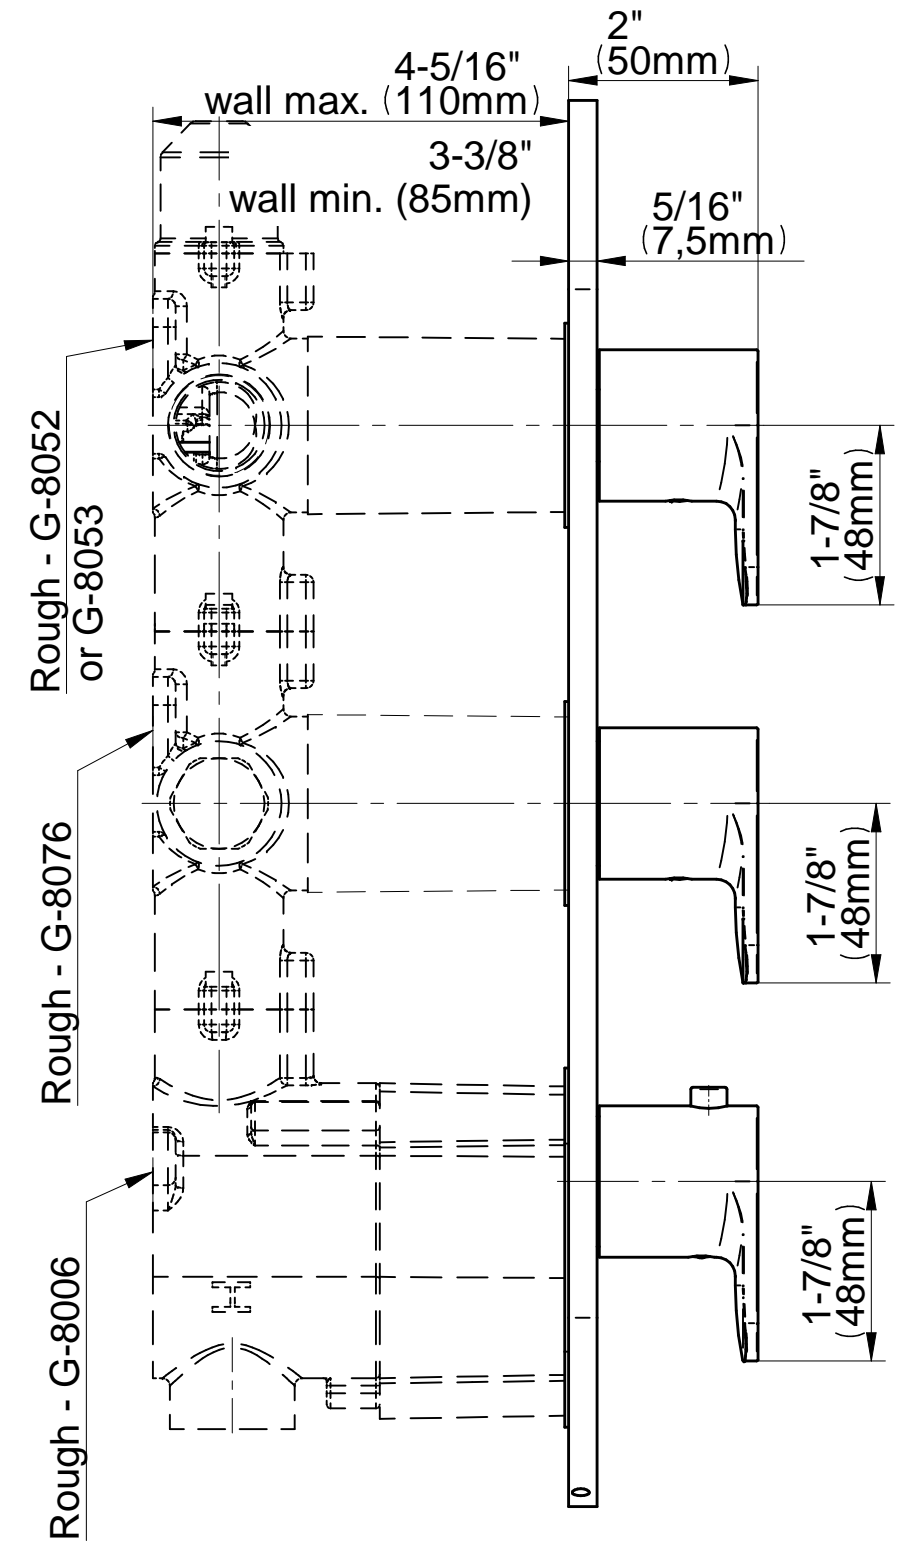

SHOWER
M-Series Thermostatic Shower
System - Tub and Shower with
Handshower
GL3.612WT-LM42E0

GRAFF®

Information

- 3/4" thermostatic valve and trim
- 3/4" stop/volume control and 3-way diverter valve
- 8" showerhead with 12" wall-mounted shower arm
- Showerhead features no-clog, easy-clean spray nozzles
- Handshower set with wall-mounted slide bar and 59" hose (PVD finishes use 59" flex hose)
- 6" contemporary tub spout
- Optional extension kit
- Flow rates: showerhead ≤ 1.8 max gpm, handshower ≤ 1.5 max gpm
- ADA
- CALGreen

www.graff-faucets.com | phone: 800-954-4723

SHOWER
 Sento M-Series Valve Trim with
 Three Handles
G-8056-LM42E0-T

Information

- Three metal handles, decorative trim plate
- Use with M-Series rough valves
- ADA

Finishes

G-8056-LM42E0-T

SENTO Series

SHOWER
 Stop/Volume Control Rough Valve
G-8077

Information

- 18.1 gpm @ 60 psi
- 3/4" universal inlets/outlets with female threads
- Stacking inlet and outlet feature
- Supplied with protective plastic cover
- CalGreen compliant dependent on functions