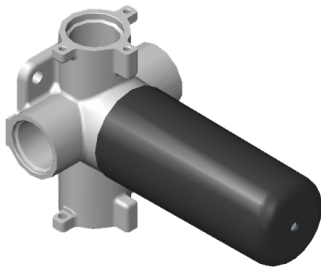

SHOWER
M-Series Thermostatic Shower
System - Tub and Shower with
Handshower
GL3.612WT-LM42E0

GRAFF®

Information

- 3/4" thermostatic valve and trim
- 3/4" stop/volume control and 3-way diverter valve
- 8" showerhead with 12" wall-mounted shower arm
- Showerhead features no-clog, easy-clean spray nozzles
- Handshower set with wall-mounted slide bar and 59" hose (PVD finishes use 59" flex hose)
- 6" contemporary tub spout
- Optional extension kit
- Flow rates: showerhead ≤ 1.8 max gpm, handshower ≤ 1.5 max gpm
- ADA
- CALGreen

Finishes

G-8006

M-Series

3/4" Concealed Thermostatic Rough Valve

Product Features

- 12.9 gpm @ 60 psi
- 3/4" universal inlets
- Built-in service stops
- Stacking outlet feature
- Complete serviceability from front of all units
- Supplied with protective plastic cover
- CalGreen compliant dependent on functions

www.graff-faucets.com | phone: 800-954-4723

SHOWER
 Three-Way Diverter Control Valve
 WITH Off Function (No Pass-
 Through)
G-8053

Information

- ~11.4 gpm @ 60 psi
- 3/4" universal inlets/outlets with female threads
- Operates one function at a time
- Stacking inlet feature
- Supplied with protective plastic cover
- CALGreen compliant depending on functions

Finishes

Unfinished Unfinished Architectural
Brass Brushed Brass White

G-8053

M-Series

3-Way Diverter Control Valve WITH Off Function (No Pass-Through)

Product Features

- 3/4" universal inlets/outlets with female threads
- Stacking inlet feature
- Supplied with protective plastic cover
- CalGreen compliant dependent on functions