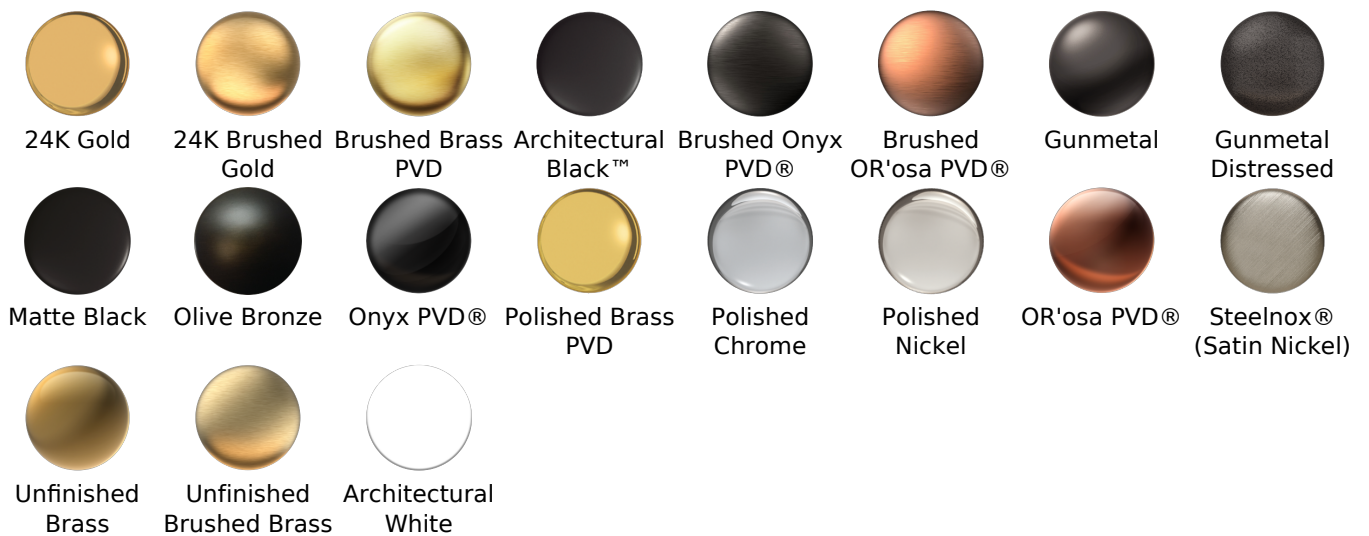

SHOWER
6" Contemporary Tub Spout
G-8555

GRAFF®

Information

- Includes spout ring
- 1/2" NPT female thread inlet
- Tub spout flow rate ~ 19.8 gpm @60 psi

Finishes