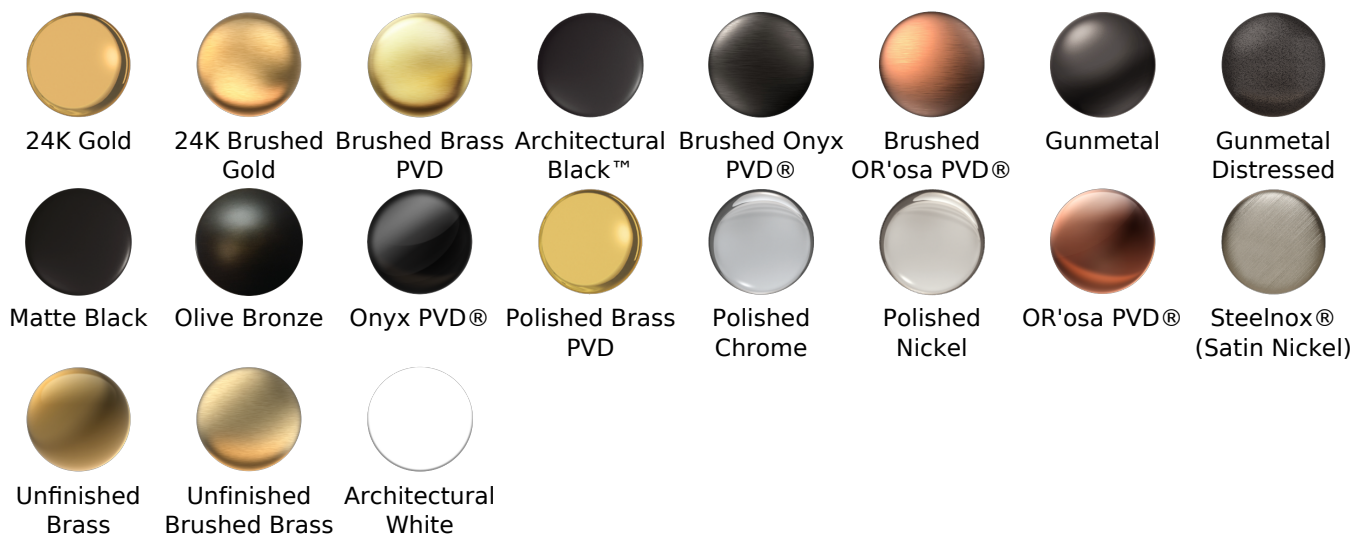

For complete warranty information go to www.graff-designs.com/en-nam/warranty

Available Finishes

- Polished Chrome
G-8605-PC
- Polished Nickel
G-8605-PN
- Brushed Nickel
G-8605-BNi
- Unfinished Brushed Brass*
G-8605-UBB*
- Unfinished Brass*
G-8605-UB*
- Matte Black*
G-8605-MBK*
- Architectural Black*
G-8605-BK*
- Architectural White*
G-8605-WT*
- Olive Brass*
G-8605-OB*
- Gunmetal*
G-8605-GM*
- Vintage Brushed Brass*
G-8605-VBB*
- Steelnox (Satin Nickel)
G-8605-SN
- 24K Brushed Gold*
G-8605-BAU*
- 24K Gold*
G-8605-AU*
- Gunmetal Distressed*
G-8605-GMD*

* Special order finish- call for availability

SHOWER
 Contemporary Round Wall Supply
 Elbow
G-8613

Information

- 1/2" NPT female thread inlet

Finishes

G-8613

Shower Components

Contemporary Round Wall Supply Elbow