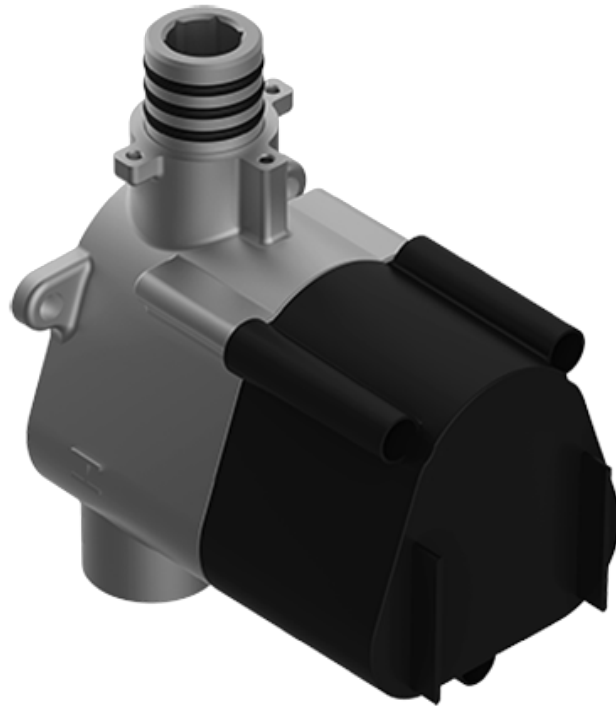

SHOWER
M-Series Thermostatic Shower
System - Tub and Shower with
Handshower
GL3.612WT-LM42E0

GRAFF®

Information

- 3/4" thermostatic valve and trim
- 3/4" stop/volume control and 3-way diverter valve
- 8" showerhead with 12" wall-mounted shower arm
- Showerhead features no-clog, easy-clean spray nozzles
- Handshower set with wall-mounted slide bar and 59" hose (PVD finishes use 59" flex hose)
- 6" contemporary tub spout
- Optional extension kit
- Flow rates: showerhead ≤ 1.8 max gpm, handshower ≤ 1.5 max gpm
- ADA
- CALGreen

SHOWER
Thermostatic Rough Valve
G-8006

Information

- 12.9 gpm @ 60 psi
- 3/4" universal inlets
- Built-in service stops
- Stacking outlet feature
- Complete serviceability from front of all units
- Supplied with protective plastic cover
- CalGreen compliant dependent on functions

Finishes

G-8006

M-Series

3/4" Concealed Thermostatic Rough Valve

Product Features

- 12.9 gpm @ 60 psi
- 3/4" universal inlets
- Built-in service stops
- Stacking outlet feature
- Complete serviceability from front of all units
- Supplied with protective plastic cover
- CalGreen compliant dependent on functions

www.graff-faucets.com | phone: 800-954-4723

SHOWER
 Three-Way Diverter Control Valve
 WITH Off Function (No Pass-
 Through)
G-8053

Information

- ~11.4 gpm @ 60 psi
- 3/4" universal inlets/outlets with female threads
- Operates one function at a time
- Stacking inlet feature
- Supplied with protective plastic cover
- CALGreen compliant depending on functions