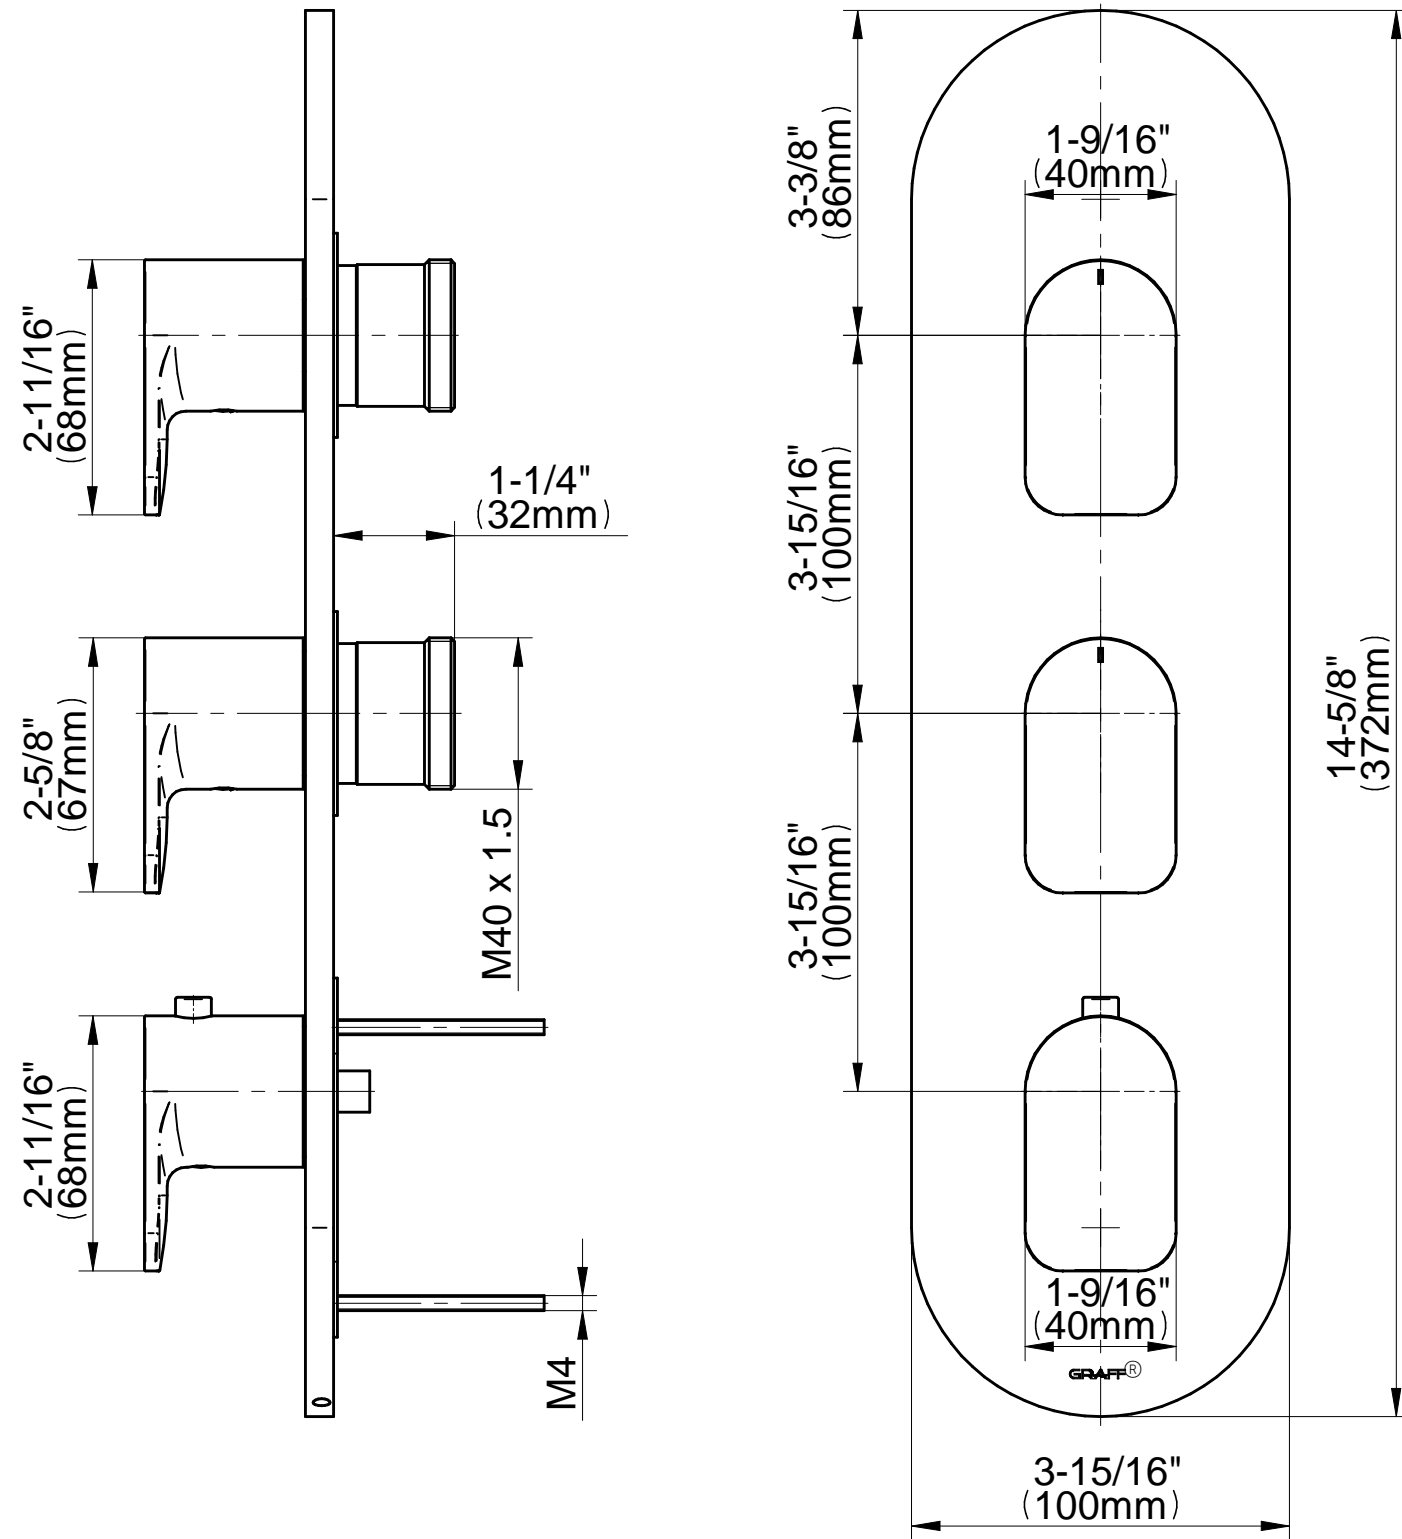

SHOWER
M-Series Thermostatic Shower
System - Tub and Shower with
Handshower
GL3.612WT-LM42E0

GRAFF®

Information

- 3/4" thermostatic valve and trim
- 3/4" stop/volume control and 3-way diverter valve
- 8" showerhead with 12" wall-mounted shower arm
- Showerhead features no-clog, easy-clean spray nozzles
- Handshower set with wall-mounted slide bar and 59" hose (PVD finishes use 59" flex hose)
- 6" contemporary tub spout
- Optional extension kit
- Flow rates: showerhead ≤ 1.8 max gpm, handshower ≤ 1.5 max gpm
- ADA
- CALGreen

Finishes

G-8056-LM42E0-T

SENTO Series

SHOWER
 Stop/Volume Control Rough Valve
G-8077

Information

- 18.1 gpm @ 60 psi
- 3/4" universal inlets/outlets with female threads
- Stacking inlet and outlet feature
- Supplied with protective plastic cover
- CalGreen compliant dependent on functions