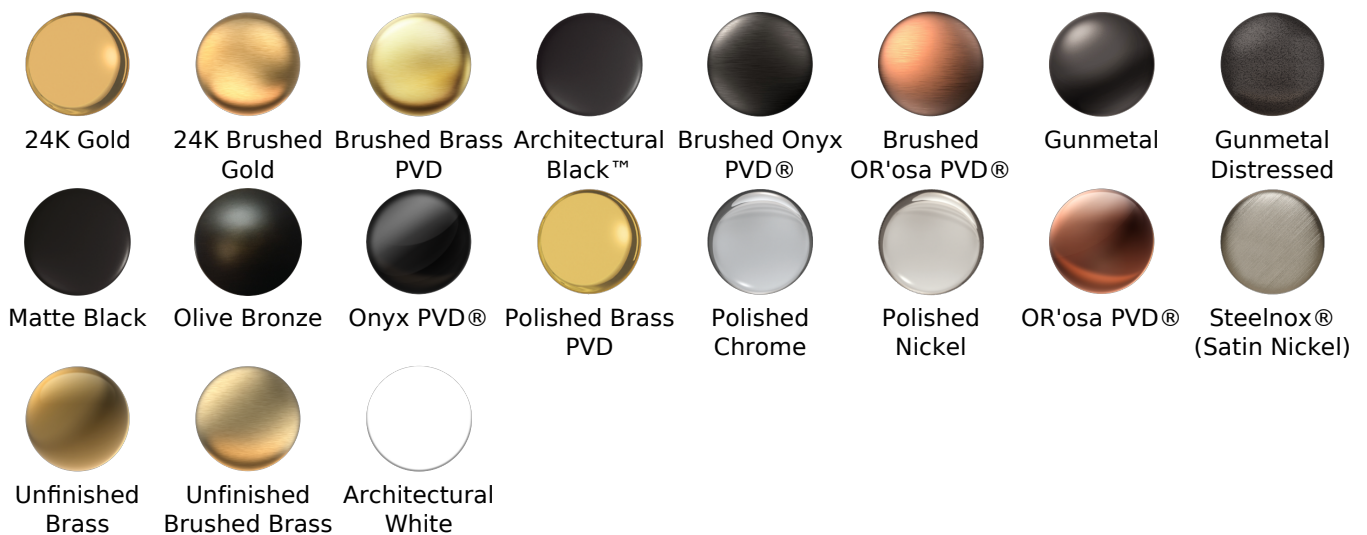

SHOWER
Stop/Volume Control Rough Valve
G-8077

Information

- 18.1 gpm @ 60 psi
- 3/4" universal inlets/outlets with female threads
- Stacking inlet and outlet feature
- Supplied with protective plastic cover
- CalGreen compliant dependent on functions

Finishes