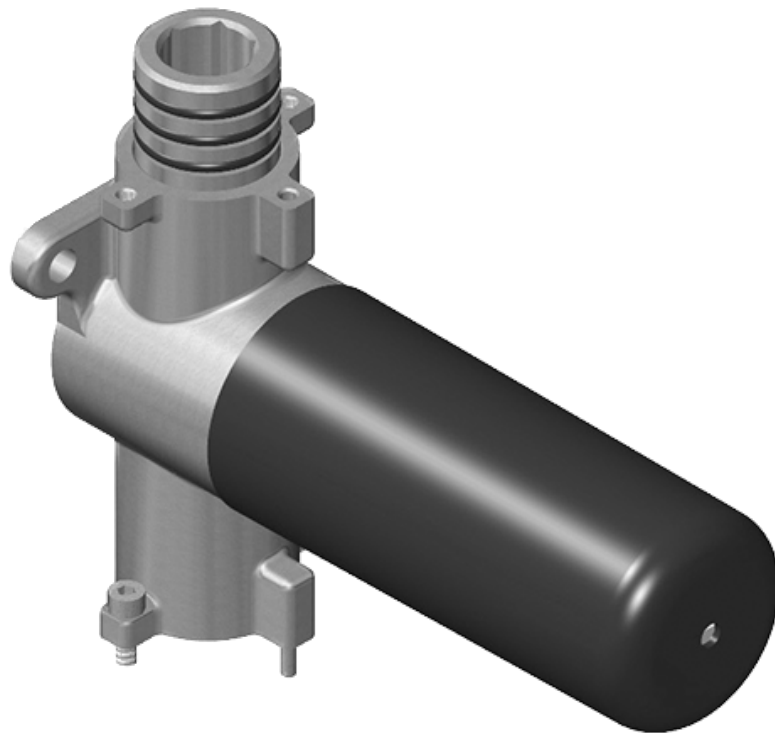

SHOWER
M-Series Thermostatic Shower
System - Tub and Shower with
Handshower
GL3.612WT-LM42E0

GRAFF®

Information

- 3/4" thermostatic valve and trim
- 3/4" stop/volume control and 3-way diverter valve
- 8" showerhead with 12" wall-mounted shower arm
- Showerhead features no-clog, easy-clean spray nozzles
- Handshower set with wall-mounted slide bar and 59" hose (PVD finishes use 59" flex hose)
- 6" contemporary tub spout
- Optional extension kit
- Flow rates: showerhead ≤ 1.8 max gpm, handshower ≤ 1.5 max gpm
- ADA
- CALGreen

www.graff-faucets.com | phone: 800-954-4723

SHOWER
 Sento M-Series Valve Trim with
 Three Handles
G-8056-LM42E0-T

Information

- Three metal handles, decorative trim plate
- Use with M-Series rough valves
- ADA

Finishes

G-8056-LM42E0-T

SENTO Series

SHOWER
 Stop/Volume Control Rough Valve
G-8077

Information

- 18.1 gpm @ 60 psi
- 3/4" universal inlets/outlets with female threads
- Stacking inlet and outlet feature
- Supplied with protective plastic cover
- CalGreen compliant dependent on functions

Finishes

G-8077

M-Series

Stop/Volume Control Rough Valve

Product Features

- 3/4" universal inlets/outlets with female threads
- 18.1 gpm @ 60 psi
- Stacking inlet and outlet feature
- Supplied with protective plastic cover
- CalGreen compliant dependent on functions