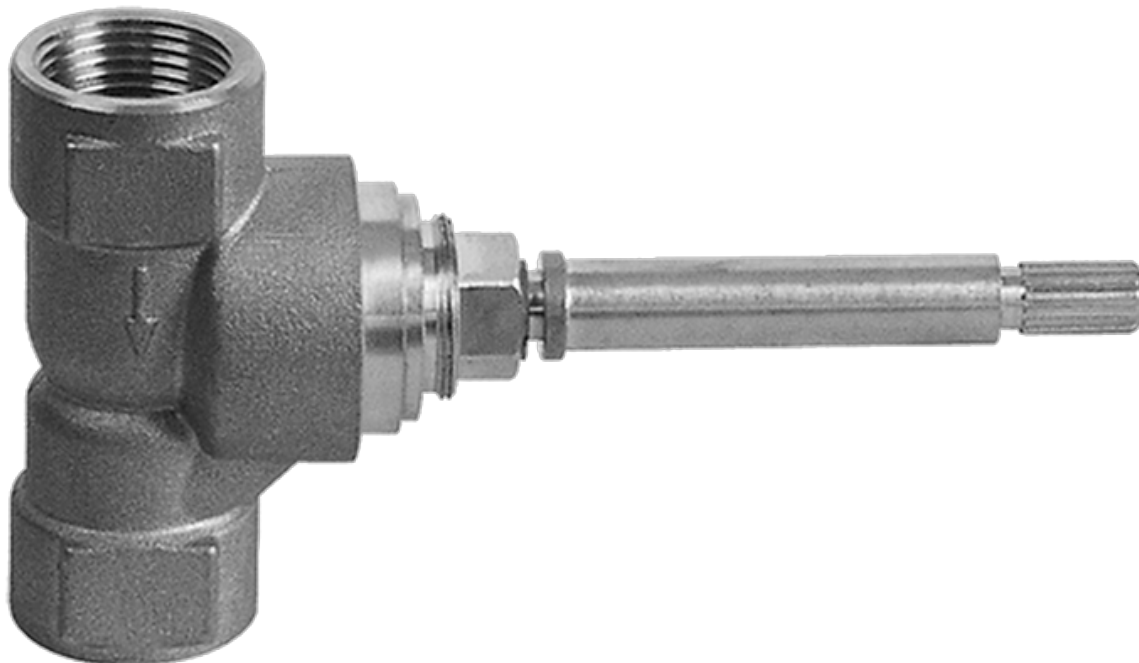

SHOWER
Rough
G-8075

GRAFF®

Information

- 3/4" universal inlets/outlets with female threads
- Supplied with protective plastic cover

Finishes

Polished
Chrome

Steelnix®
(Satin Nickel)