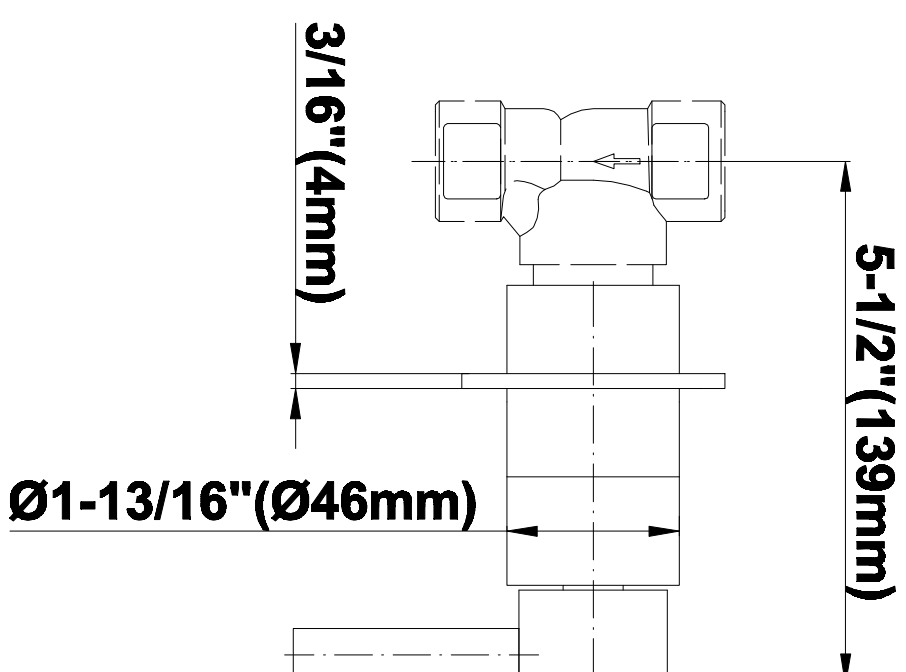

Finishes

Polished
Chrome

Steelnox®
(Satin Nickel)

G-8095

SHOWER
Square Flush Mount Body Spray
w/ Solid Brass Swivel Head
G-8497

GRAFF[®]

Information

- 12 no-clog, easy-clean silicon jets
- Metal ball-joint allows for 18° angle adjustment of body spray
- Brass wall escutcheon and flush-mounted trim
- 1/2" NPT female thread inlet
- Body spray flow rate \leq 1.5 max gpm

Finishes

Polished
Chrome

Steelnox[®]
(Satin Nickel)

G-8497

Shower Components

Contemporary Flush-Mount Body Spray with Solid Brass Swivel Head

Product Features

- 12 no-clog, easy-clean silicone jets
- Metal ball-joint allows for 18° angle adjustment of body spray
- Brass wall escutcheon and Flush-mounted trim
- 1/2" NPT female thread inlet
- Body spray flow rate ≤ 1.5 max gpm