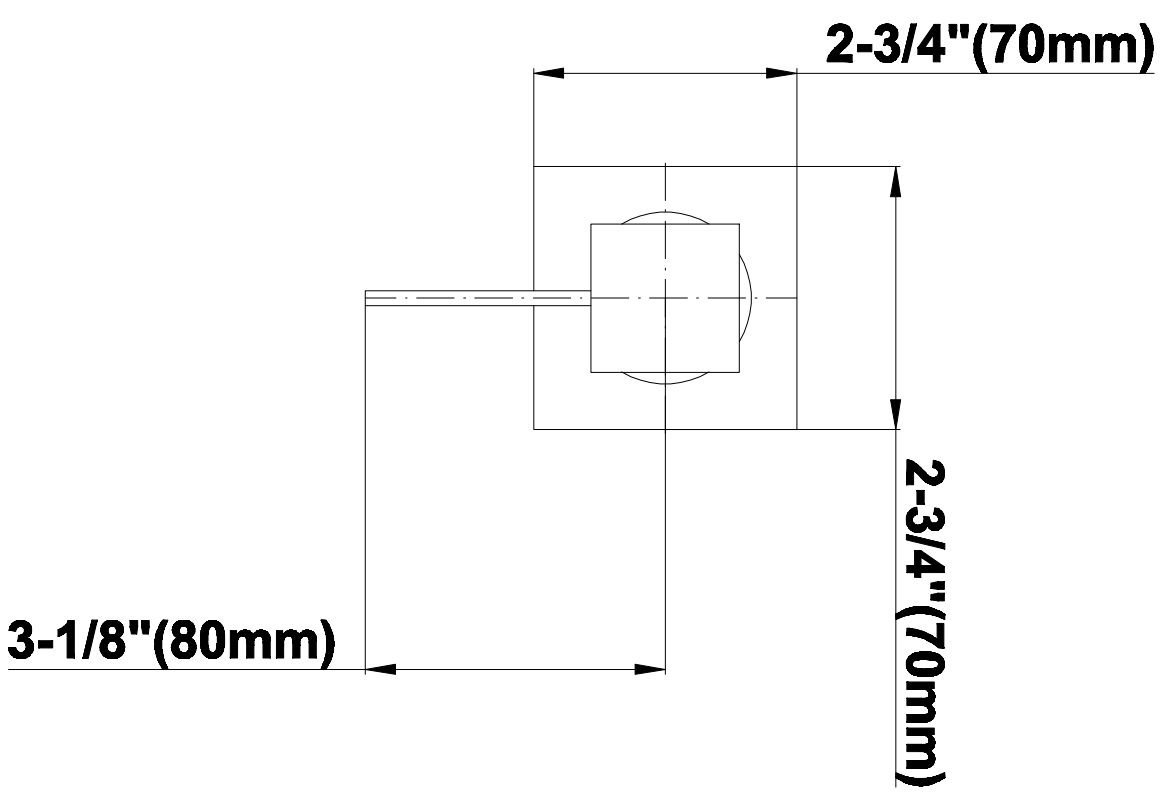

Finishes

Polished
Chrome

Steelnox®
(Satin Nickel)

G-8095

SHOWER
Square Flush Mount Body Spray
w/ Solid Brass Swivel Head
G-8497

GRAFF[®]

Information

- 12 no-clog, easy-clean silicon jets
- Metal ball-joint allows for 18° angle adjustment of body spray
- Brass wall escutcheon and flush-mounted trim
- 1/2" NPT female thread inlet
- Body spray flow rate \leq 1.5 max gpm

Finishes

Polished
Chrome

Steelnox[®]
(Satin Nickel)

G-8497

Shower Components

Contemporary Flush-Mount Body Spray with Solid Brass Swivel Head

Product Features

- 12 no-clog, easy-clean silicone jets
- Metal ball-joint allows for 18° angle adjustment of body spray
- Brass wall escutcheon and Flush-mounted trim
- 1/2" NPT female thread inlet
- Body spray flow rate ≤ 1.5 max gpm