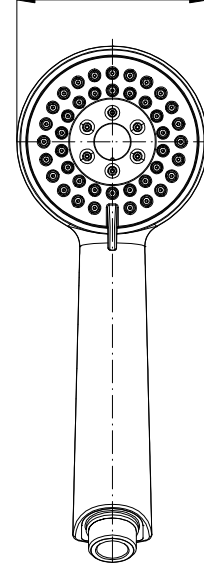

SHOWER
Luna Thermostatic Shower Set w/
Body Sprays & Handshower
(Rough & Trim)
GF1.130A-LM39S

GRAFF®

Information

- Thermostatic Showerhead Flow Rate 2.1 gpm @ 60 psi
- Handshower Flow Rate 1.5 gpm @ 60 psi
- Body Spray Flow Rate 2.5 gpm @ 60 psi
- Contemporary Square Showerhead w/Body Sprays and Handshower Flow Rate 10.2 gpm @ 60 psi

SHOWER
Rough
G-8005

GRAFF®

Information

- 18.4 gpm @ 60 psi
- 3/4" universal inlets/outlets with female threads
- Built-in service stops
- Complete serviceability from front of all units
- Supplied with protective plastic cover
- Thermostatic valve uses a paraffin wax cartridge

Finishes

Polished
Chrome

Steelnox[®]
(Satin Nickel)

G-8041

SHOWER
Rough
G-8075

GRAFF®

Information

- 3/4" universal inlets/outlets with female threads
- Supplied with protective plastic cover

Available Finishes

- Polished Chrome G-8664-PC
- Steelnox[®] G-8664-SN

Warranty

- Limited lifetime warranty

For complete warranty information go to <http://www.graff-faucets.com/en/info/faqs>

Ø3-5/15" (Ø84mm)