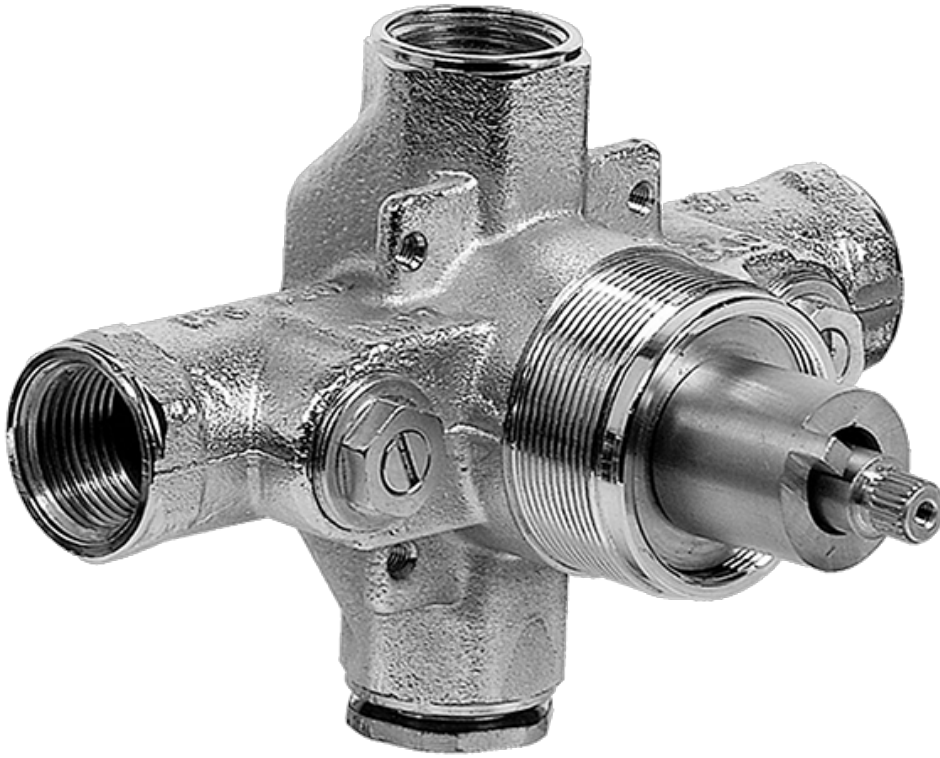

SHOWER
Luna Thermostatic Shower Set w/
Body Sprays & Handshower
(Rough & Trim)
GF1.130A-LM39S

GRAFF®

Information

- Thermostatic Showerhead Flow Rate 2.1 gpm @ 60 psi
- Handshower Flow Rate 1.5 gpm @ 60 psi
- Body Spray Flow Rate 2.5 gpm @ 60 psi
- Contemporary Square Showerhead w/Body Sprays and Handshower Flow Rate 10.2 gpm @ 60 psi

SHOWER
Rough
G-8005

GRAFF®

Information

- 18.4 gpm @ 60 psi
- 3/4" universal inlets/outlets with female threads
- Built-in service stops
- Complete serviceability from front of all units
- Supplied with protective plastic cover
- Thermostatic valve uses a paraffin wax cartridge

Finishes

Polished
Chrome

Steelnox®
(Satin Nickel)

SHOWER
Qubic Tre SOLID Trim Plate
w/Handle
G-8041-LM39S-T

GRAFF[®]

Information

- Single metal handle
- Decorative trim plate
- Use with G-8000 or G-8005 thermostatic rough valve
- To complete package, you must order rough valve
- ADA

Finishes

Polished
Chrome

Steelnix®
(Satin Nickel)

SHOWER
Qubic Tre SOLID Trim Plate
w/Handle
G-8095-LM39S-T

GRAFF®

Information

- Single metal handle
- Decorative trim plate
- Use with G-8070 or G-8075 thermostatic stop/volume control rough valve
- To complete package, you must order rough valve
- ADA