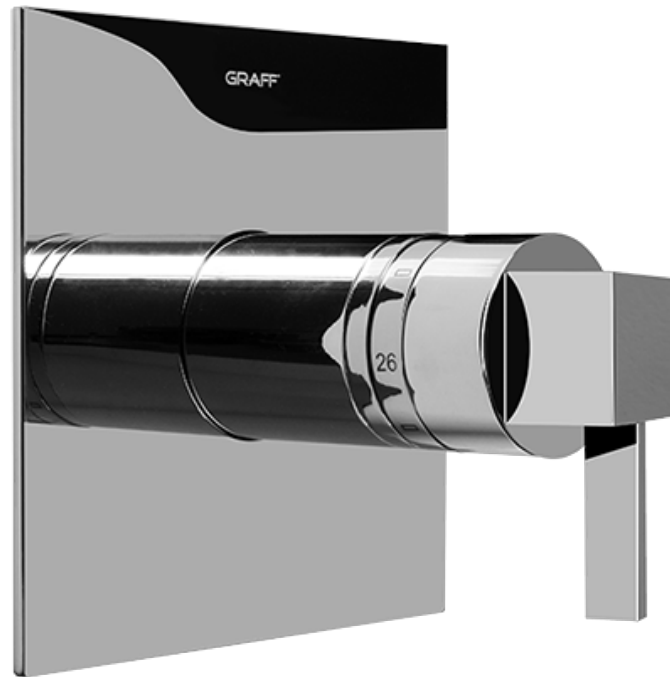

SHOWER
Rough
G-8005

GRAFF®

Information

- 18.4 gpm @ 60 psi
- 3/4" universal inlets/outlets with female threads
- Built-in service stops
- Complete serviceability from front of all units
- Supplied with protective plastic cover
- Thermostatic valve uses a paraffin wax cartridge

Finishes

Polished
Chrome

Steelnox®
(Satin Nickel)

SHOWER
Qubic Tre SOLID Trim Plate
w/Handle
G-8041-LM39S-T

GRAFF[®]

Information

- Single metal handle
- Decorative trim plate
- Use with G-8000 or G-8005 thermostatic rough valve
- To complete package, you must order rough valve
- ADA

Finishes

Polished
Chrome

Steelnix®
(Satin Nickel)

SHOWER
Qubic Tre SOLID Trim Plate
w/Handle
G-8095-LM39S-T

GRAFF®

Information

- Single metal handle
- Decorative trim plate
- Use with G-8070 or G-8075 thermostatic stop/volume control rough valve
- To complete package, you must order rough valve
- ADA

Finishes

Polished
Chrome

Steelnox[®]
(Satin Nickel)

G-8497

Shower Components

Contemporary Flush-Mount Body Spray with Solid Brass Swivel Head

Product Features

- 12 no-clog, easy-clean silicone jets
- Metal ball-joint allows for 18° angle adjustment of body spray
- Brass wall escutcheon and Flush-mounted trim
- 1/2" NPT female thread inlet
- Body spray flow rate ≤ 1.5 max gpm