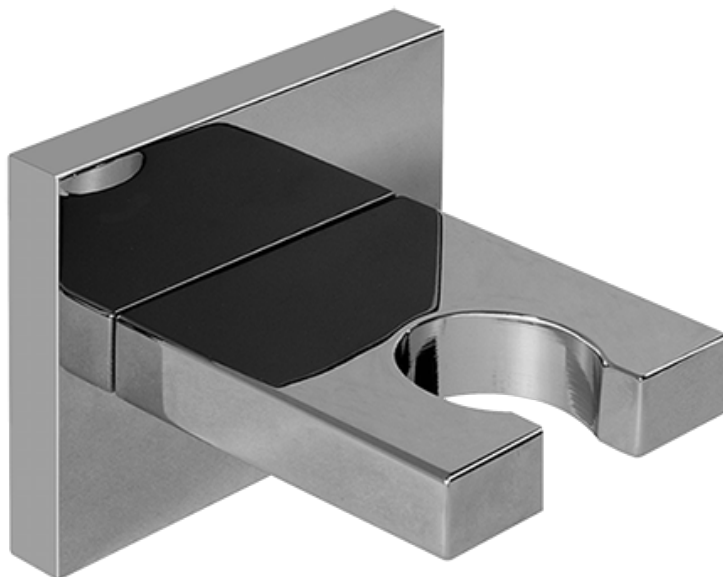

Finishes

Polished
Chrome

Steelnox®
(Satin Nickel)

SHOWER
Qubic Tre SOLID Trim Plate
w/Handle
G-8041-LM39S-T

GRAFF[®]

Information

- Single metal handle
- Decorative trim plate
- Use with G-8000 or G-8005 thermostatic rough valve
- To complete package, you must order rough valve
- ADA

Finishes

Polished
Chrome

Steelnox[®]
(Satin Nickel)

G-8497

Shower Components

Contemporary Flush-Mount Body Spray with Solid Brass Swivel Head

Product Features

- 12 no-clog, easy-clean silicone jets
- Metal ball-joint allows for 18° angle adjustment of body spray
- Brass wall escutcheon and Flush-mounted trim
- 1/2" NPT female thread inlet
- Body spray flow rate ≤ 1.5 max gpm

SHOWER
59" Shower Hose
G-8605

GRAFF®

Information

- Brass spiral flexible hose with conical nut

Finishes

Polished
Chrome

Steelnox®
(Satin Nickel)

Product Features

* Special order finish- call for availability

SHOWER
Contemporary Square Wall
Bracket for Handshower
G-8632

GRAFF®

Information

- Solid brass construction

Finishes

Polished
Chrome

Steelnox®
(Satin Nickel)