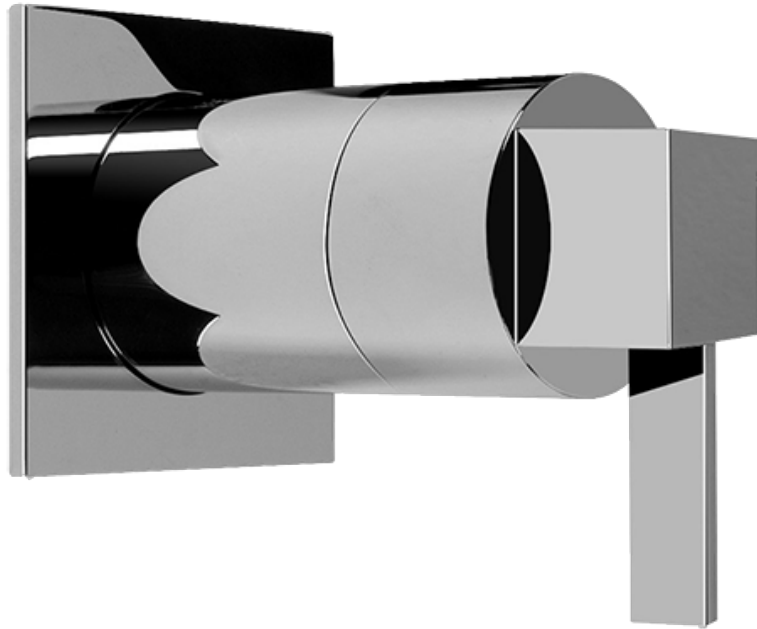

Finishes

Polished
Chrome

Steelnox®
(Satin Nickel)

SHOWER
Qubic Tre SOLID Trim Plate
w/Handle
G-8041-LM39S-T

GRAFF[®]

Information

- Single metal handle
- Decorative trim plate
- Use with G-8000 or G-8005 thermostatic rough valve
- To complete package, you must order rough valve
- ADA

Finishes

Polished
Chrome

Steelnix®
(Satin Nickel)

SHOWER
Qubic Tre SOLID Trim Plate
w/Handle
G-8095-LM39S-T

GRAFF®

Information

- Single metal handle
- Decorative trim plate
- Use with G-8070 or G-8075 thermostatic stop/volume control rough valve
- To complete package, you must order rough valve
- ADA

Finishes

Polished
Chrome

Steelnox®
(Satin Nickel)

G-8095

SHOWER
Square Flush Mount Body Spray
w/ Solid Brass Swivel Head
G-8497

GRAFF[®]

Information

- 12 no-clog, easy-clean silicon jets
- Metal ball-joint allows for 18° angle adjustment of body spray
- Brass wall escutcheon and flush-mounted trim
- 1/2" NPT female thread inlet
- Body spray flow rate \leq 1.5 max gpm

Finishes

Polished
Chrome

Steelnox[®]
(Satin Nickel)

G-8497

Shower Components

Contemporary Flush-Mount Body Spray with Solid Brass Swivel Head

Product Features

- 12 no-clog, easy-clean silicone jets
- Metal ball-joint allows for 18° angle adjustment of body spray
- Brass wall escutcheon and Flush-mounted trim
- 1/2" NPT female thread inlet
- Body spray flow rate ≤ 1.5 max gpm