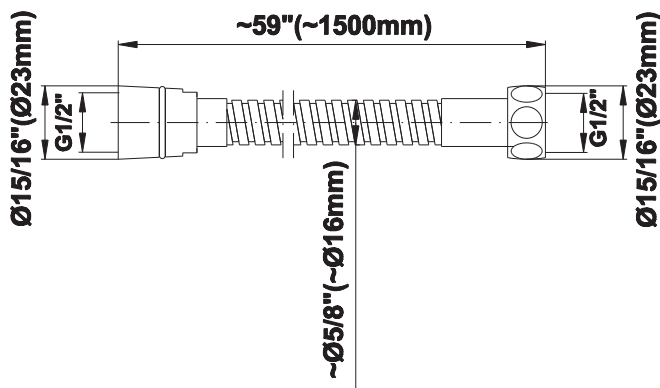

SHOWER
Square Thermostatic Ski Shower
Set w/Handshowers (Rough &
Trim)
GE2.030A-LM39S

GRAFF®

Information

- 3/4" Thermostatic Valve
- Showerhead with no-clog, easy-clean spray nozzles
- Handshower Set w/Wall Bracket and Multi-function Handshower
- Optional Extension Kit Available
- Flow Rates: showerhead ≤ 2.5 max gpm, handshower ≤ 1.5 max gpm

SHOWER
59" Shower Hose
G-8605

GRAFF®

Information

- Brass spiral flexible hose with conical nut

Finishes

Polished
Chrome

Steelnox®
(Satin Nickel)

Product Features

* Special order finish- call for availability

SHOWER
Contemporary Square Wall
Bracket for Handshower
G-8632

GRAFF®

Information

- Solid brass construction

Finishes

Polished
Chrome

Steelnox®
(Satin Nickel)

G-8632

Contemporary Square Wall Bracket for Handshower

Product Features

- Solid brass construction

Available Finishes

- Polished Chrome
G-8632-PC
- Steelnox[®]
G-8632-SN

Warranty

- Limited lifetime warranty