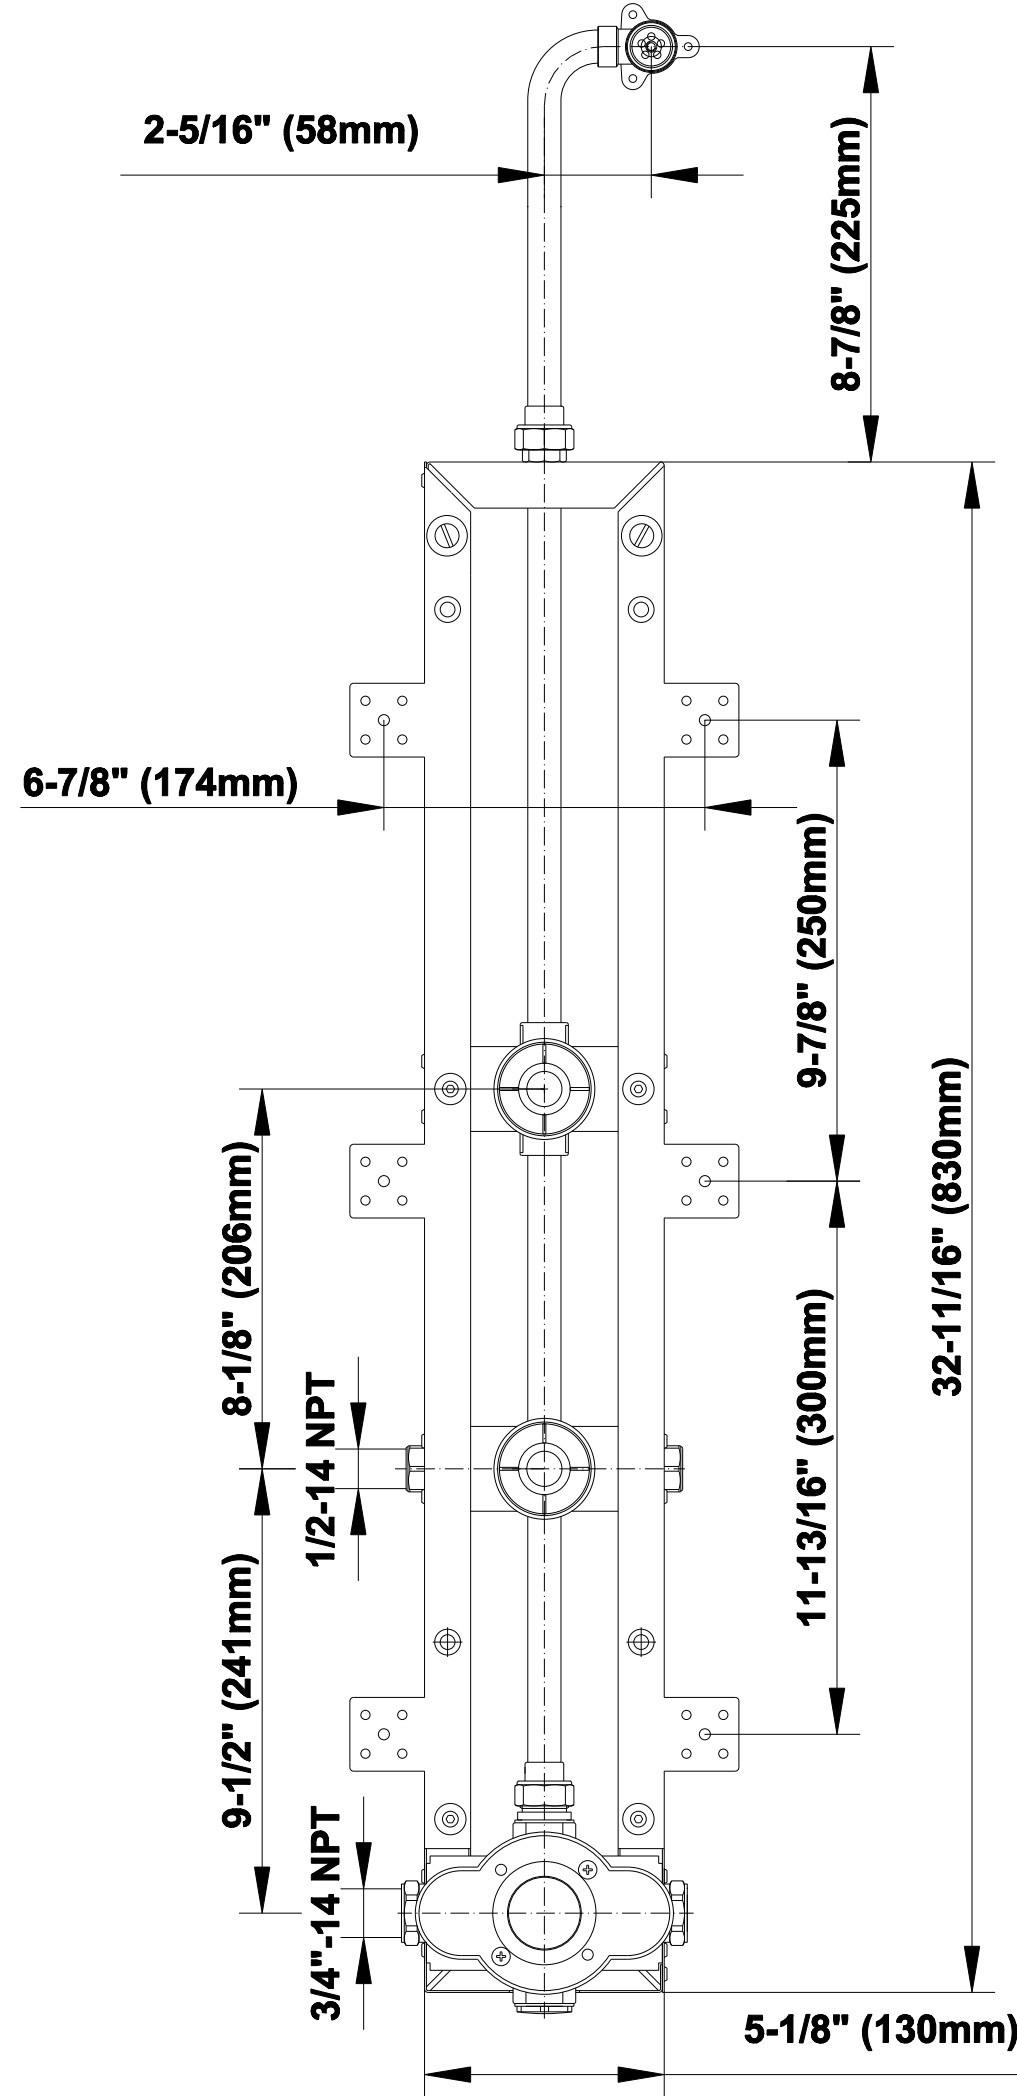

SHOWER
Square Thermostatic Ski Shower
Set w/Handshowers (Rough &
Trim)
GE2.030A-LM39S

GRAFF®

Information

- 3/4" Thermostatic Valve
- Showerhead with no-clog, easy-clean spray nozzles
- Handshower Set w/Wall Bracket and Multi-function Handshower
- Optional Extension Kit Available
- Flow Rates: showerhead ≤ 2.5 max gpm, handshower ≤ 1.5 max gpm

SHOWER
59" Shower Hose
G-8605

GRAFF®

Information

- Brass spiral flexible hose with conical nut

Finishes

Polished
Chrome

Steelnox®
(Satin Nickel)

Product Features

GRAFF®

Information

- Complete rough box includes 1 thermostatic and 2 Stop/Volume Control Valves

Finishes

Polished
Chrome

Steelnox®
(Satin Nickel)

Complete Rough Box G-8805

SHOWER
Shower Panel and Handles
G-8850-LM39S-T