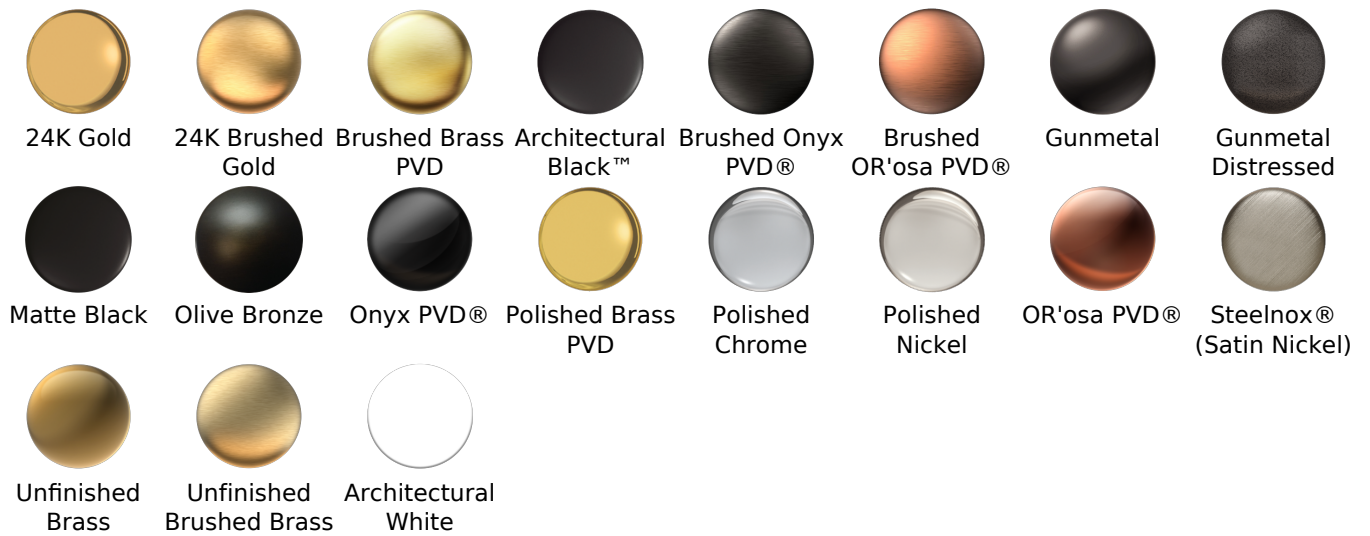

BATHROOM
Dual Towel Bar
G-9212

GRAFF®

Finishes

G-9212

Sento Series