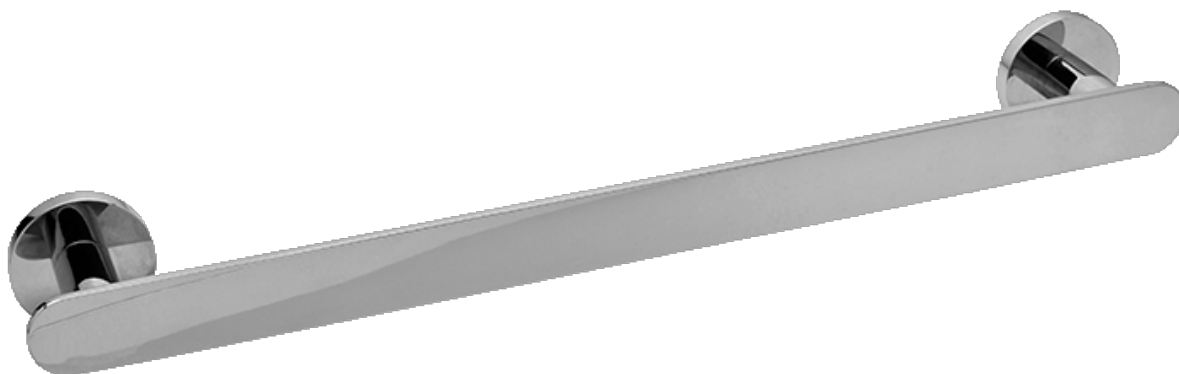

BATHROOM
18" Towel Bar
G-9208

GRAFF®

Finishes

G-9208
Sento Collection
18" Towel Bar

Available Finishes

- Polished Chrome G-9208-PC
- Steelnox® G-9208-SN
- Olive Bronze G-9208-OB
- Polished Nickel G-9208-PN
- Architectural Black G-9208-BK
- Architectural White G-9208-WT