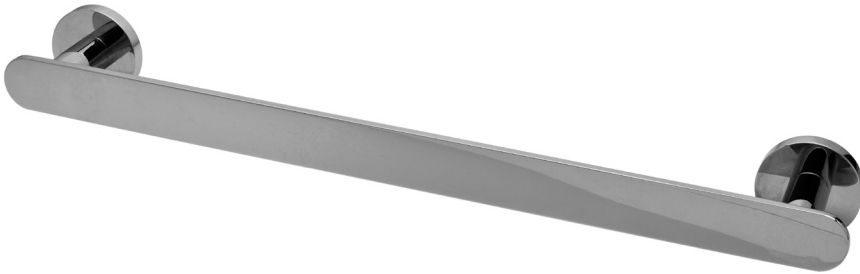

BATHROOM
18" Towel Bar
G-9208

GRAFF®

Finishes

G-9208
Sento Collection
18" Towel Bar

Available Finishes

- Polished Chrome G-9208-PC
- Steelnox® G-9208-SN
- Olive Bronze G-9208-OB
- Polished Nickel G-9208-PN
- Architectural Black G-9208-BK
- Architectural White G-9208-WT