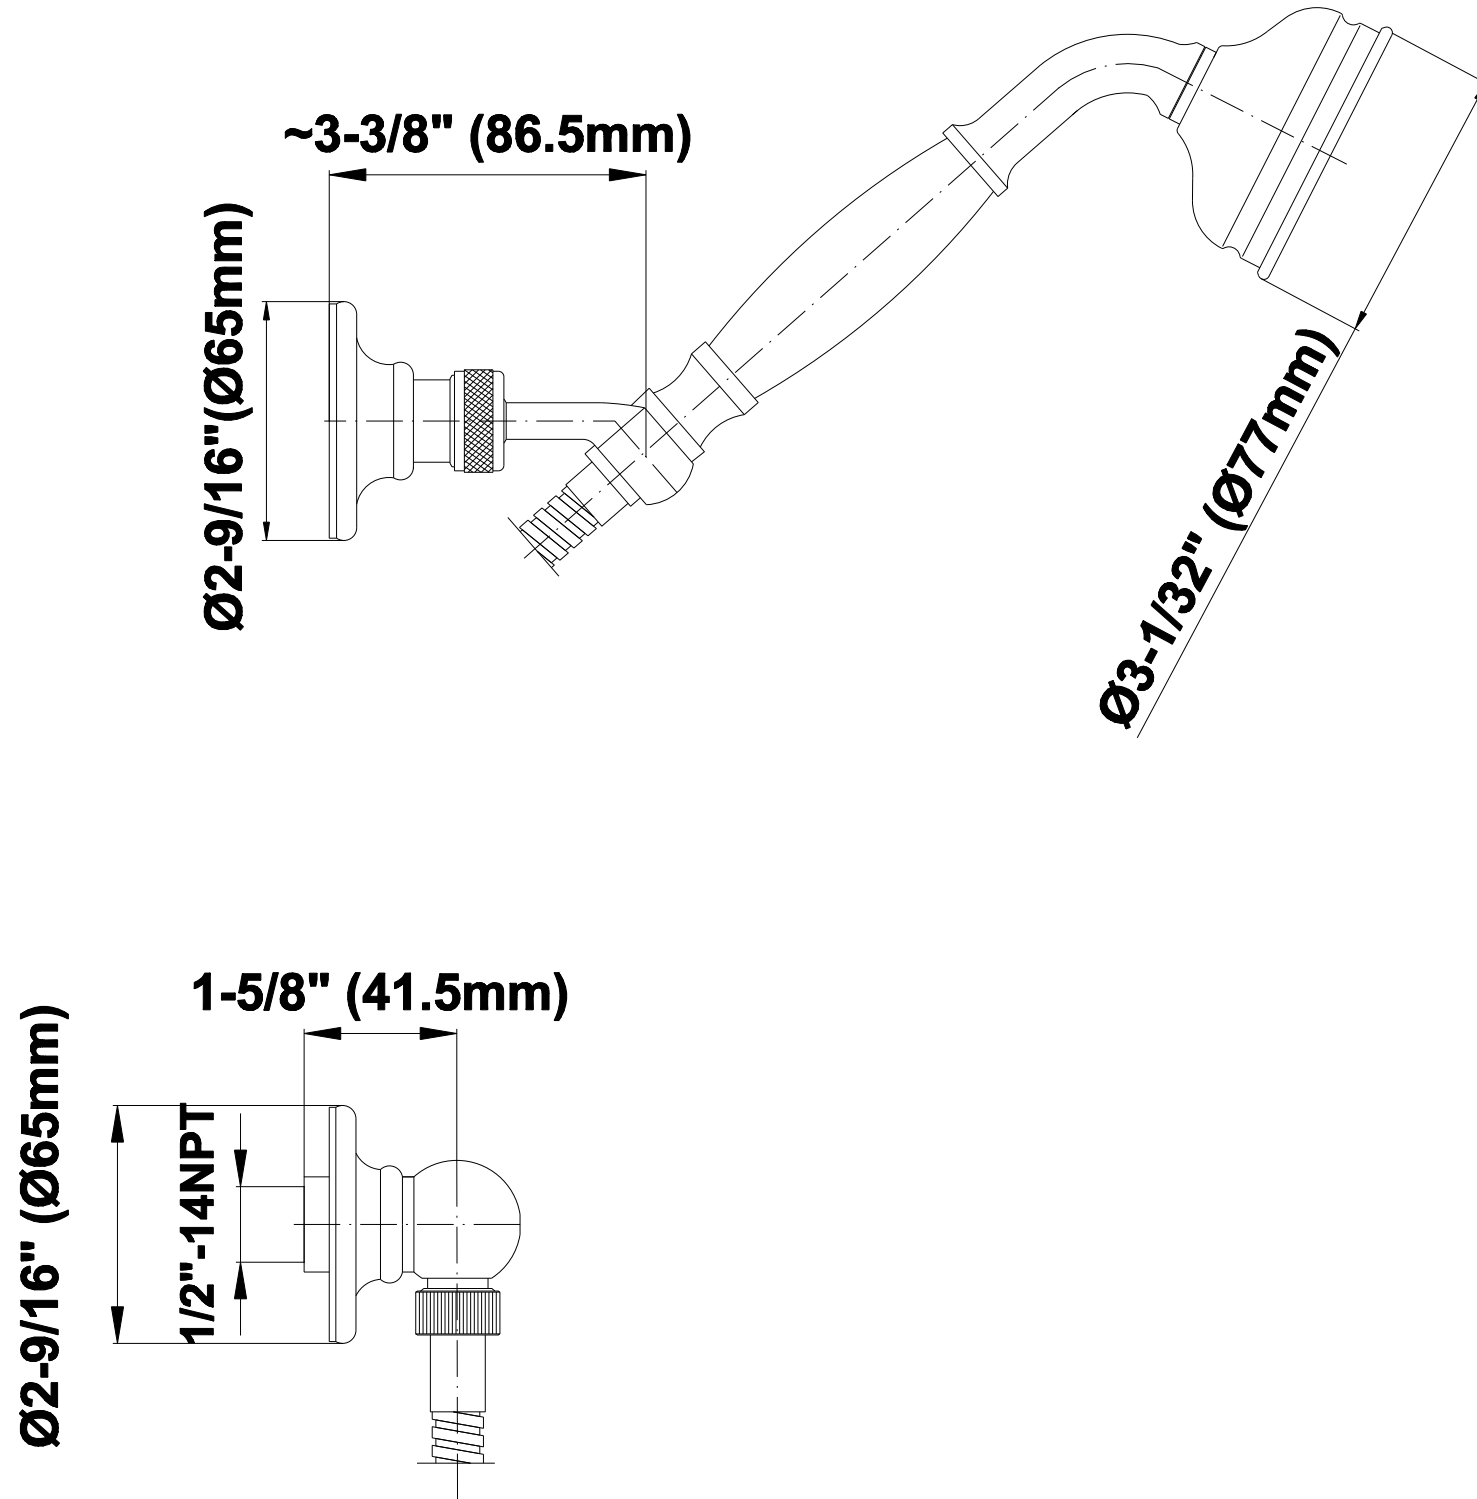

BATHROOM  
Traditional Handshower w/Wall  
Bracket  
**G-8609**

---

**GRAFF®**

## Information

- Handshower with swivel holder
- 59" shower hose with supply elbow
- Includes internal backflow preventer
- Handshower flow rate  $\leq 1.5$  max gpm
- Includes traditional handshower - G-8604
- CALGreen

# Traditional Handshower w/Wall Bracket G-8609

BATHROOM  
Traditional Wall Bracket for  
Handshower  
**G-8602**

**GRAFF®**

**Information**

- Solid brass construction
- Swivel holder

**Finishes**

24K Gold

24K Brushed  
Gold

## Information

- Solid brass construction
- Smooth, all-metal handle
- Shower hose not included
- Handshower flow rate  $\leq 1.5$  max gpm
- CALGreen