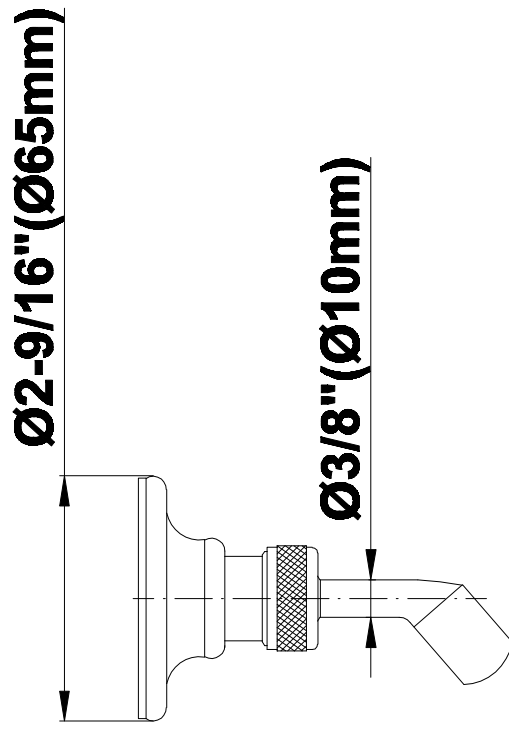

## Information

- Handshower with swivel holder
- 59" shower hose with supply elbow
- Includes internal backflow preventer
- Handshower flow rate  $\leq 1.5$  max gpm
- Includes traditional handshower - G-8604
- CALGreen

# Traditional Handshower w/Wall Bracket G-8609

BATHROOM  
Traditional Wall Bracket for  
Handshower  
**G-8602**

**GRAFF®**

**Information**

- Solid brass construction
- Swivel holder

**Finishes**

24K Gold

24K Brushed  
Gold

# G-8602

BATHROOM  
Traditional Wall Supply Elbow  
**G-8603**

**GRAFF®**

**Information**

- 1/2" NPT female thread inlet

**Finishes**

24K Gold

24K Brushed  
Gold

## Information

- Solid brass construction
- Smooth, all-metal handle
- Shower hose not included
- Handshower flow rate  $\leq 1.5$  max gpm
- CALGreen