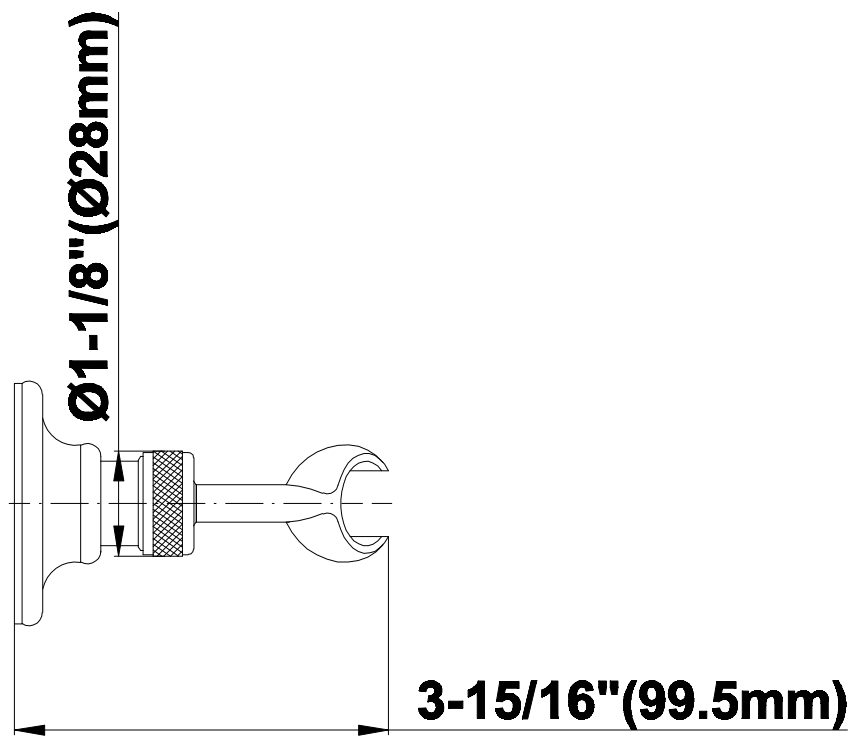

## Information

- Handshower with swivel holder
- 59" shower hose with supply elbow
- Includes internal backflow preventer
- Handshower flow rate  $\leq 1.5$  max gpm
- Includes traditional handshower - G-8604
- CALGreen

# Traditional Handshower w/Wall Bracket G-8609

BATHROOM  
Traditional Wall Bracket for  
Handshower  
**G-8602**

**GRAFF®**

**Information**

- Solid brass construction
- Swivel holder

**Finishes**

24K Gold

24K Brushed  
Gold

# G-8602

BATHROOM  
Traditional Wall Supply Elbow  
**G-8603**

**GRAFF®**

**Information**

- 1/2" NPT female thread inlet

**Finishes**

24K Gold

24K Brushed  
Gold

## Information

- Solid brass construction
- Smooth, all-metal handle
- Shower hose not included
- Handshower flow rate  $\leq 1.5$  max gpm
- CALGreen