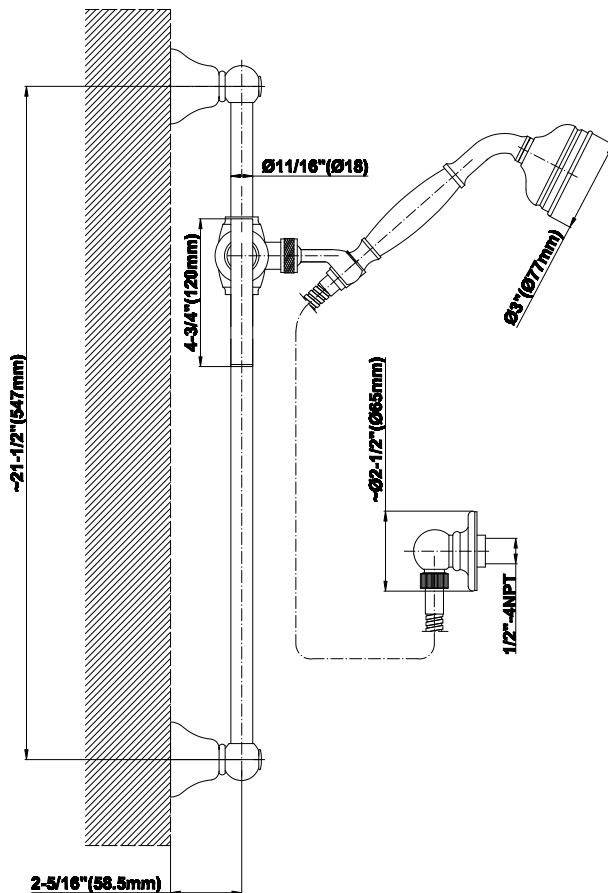

Warranty

- Limited lifetime warranty

For complete warranty information go to www.graff-designs.com/en-nam/warranty