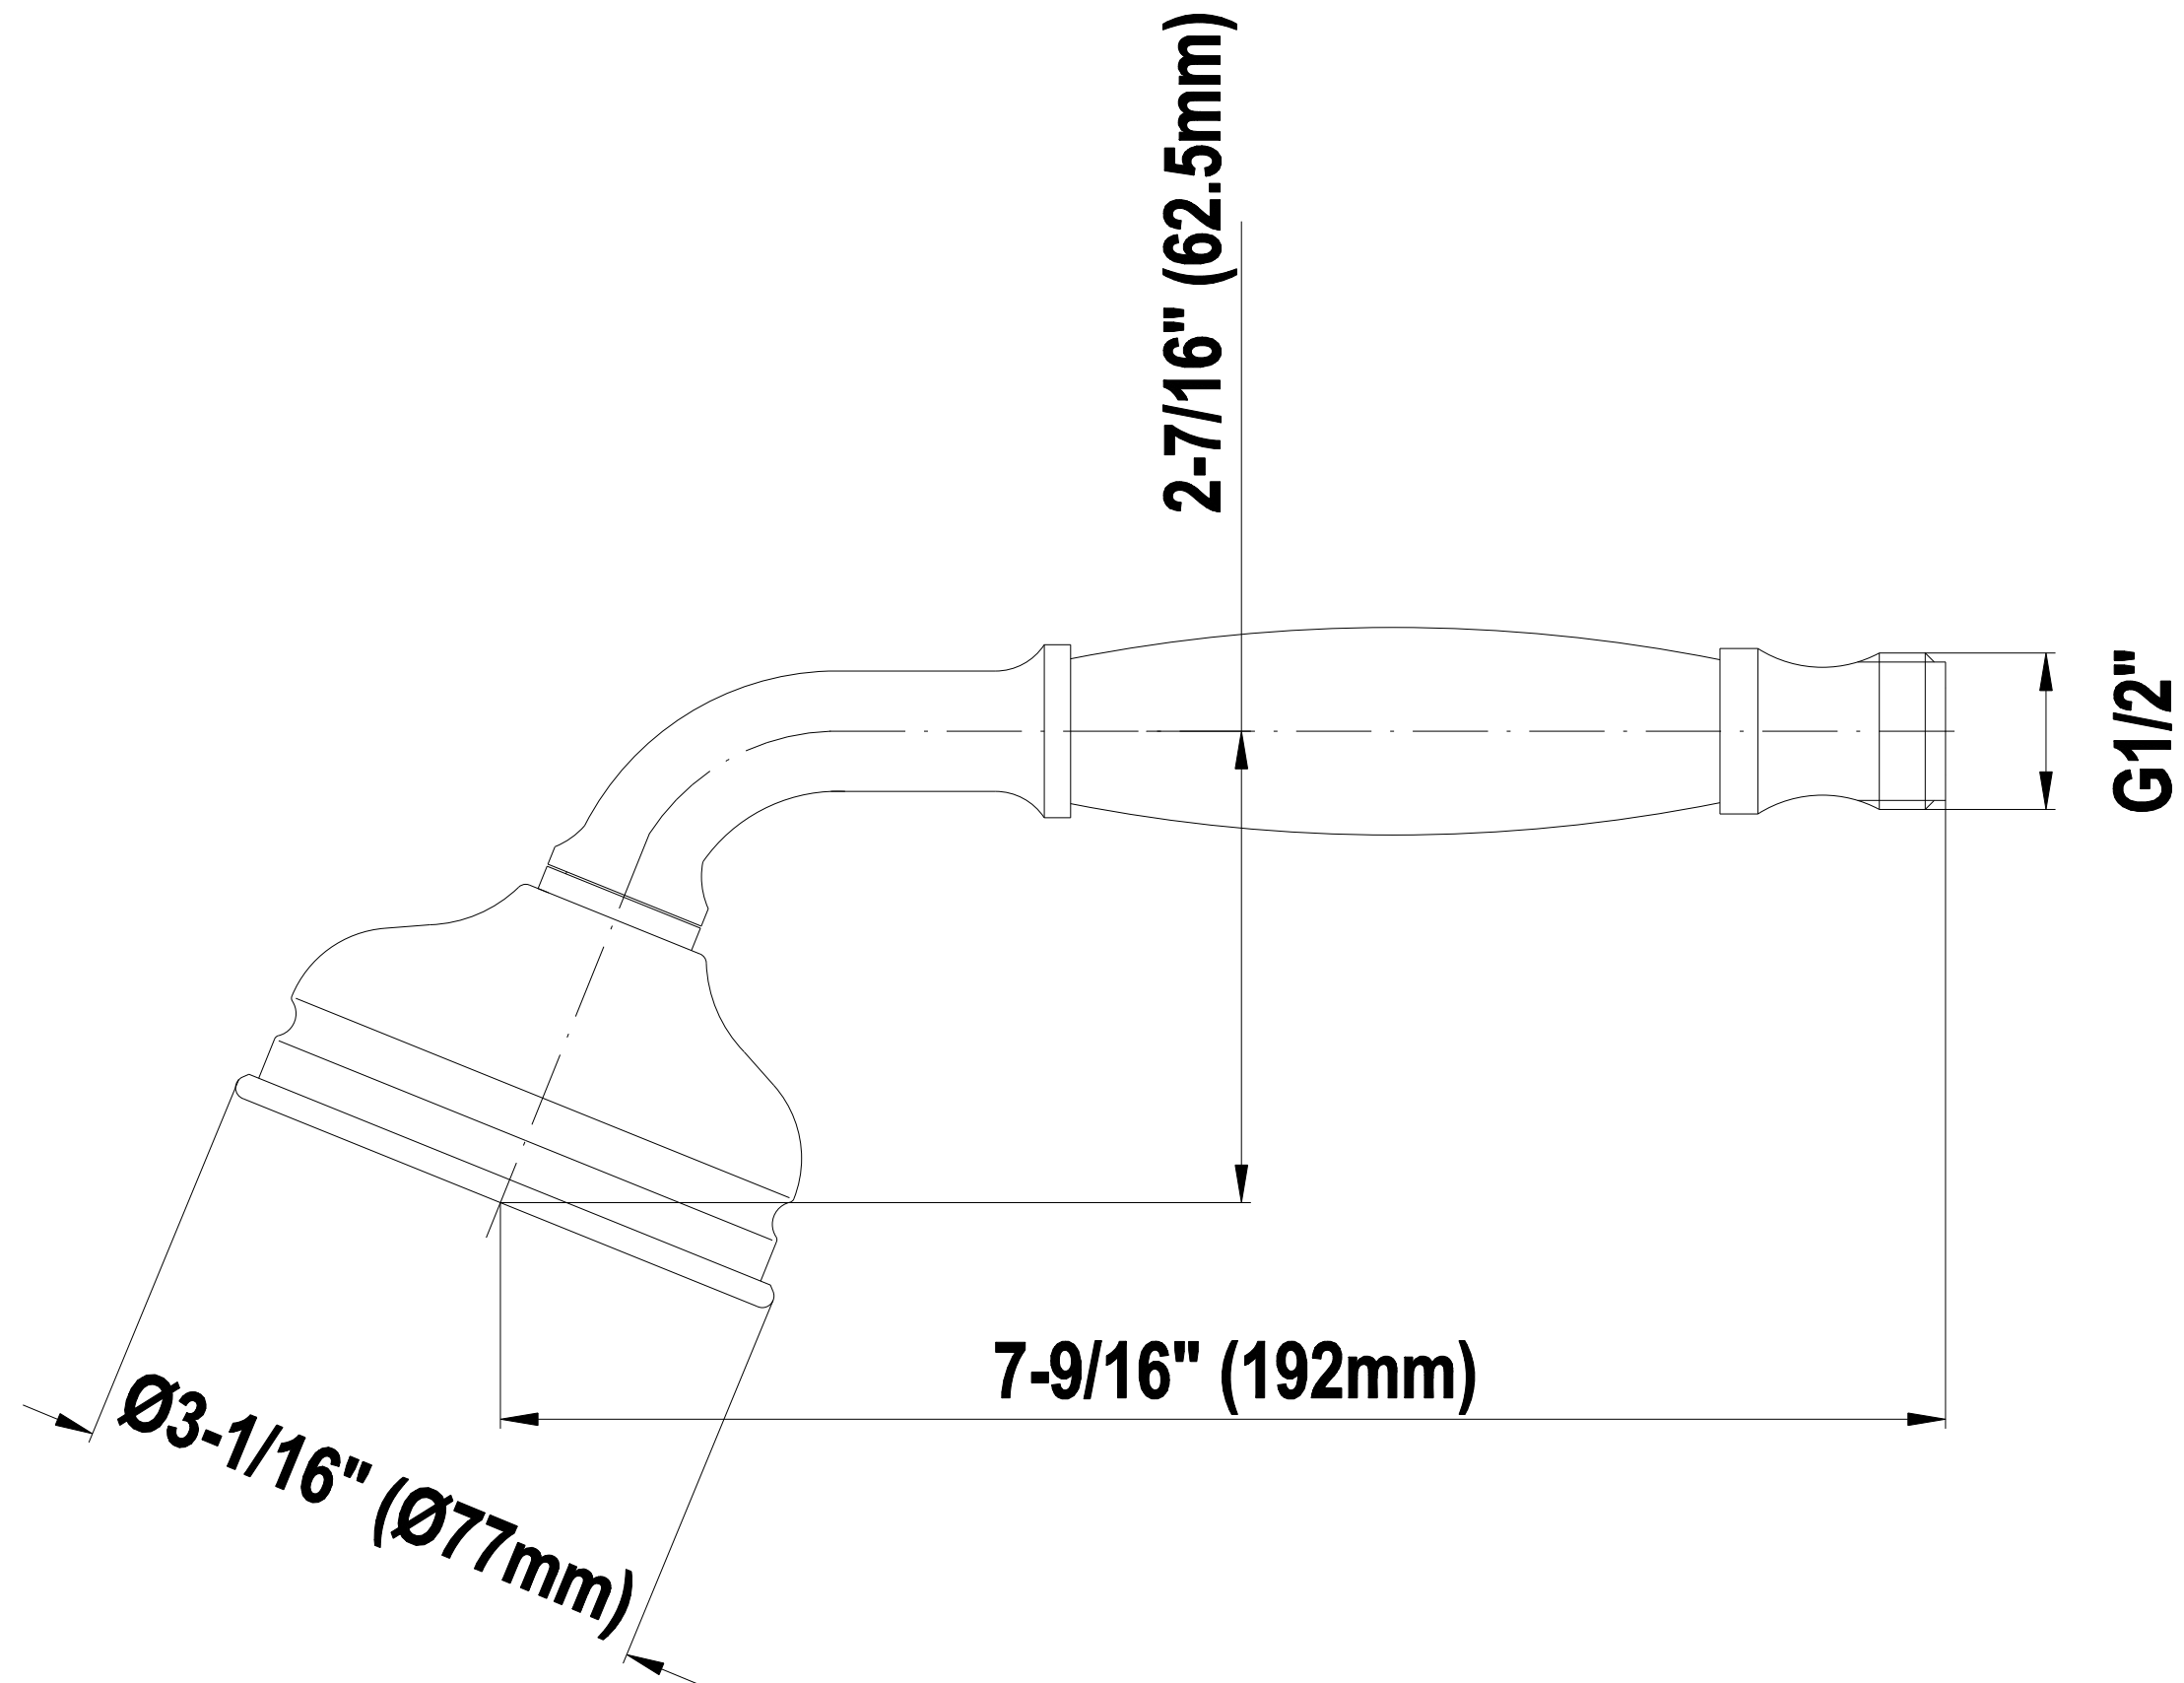

SHOWER
Traditional Handshower w/Wall-
Mounted Slide Bar
G-8600-LM20S

GRAFF®

Information

- 22" wall-mounted slide bar and 59" shower hose
- Includes Traditional Handshower - G-8604
- Adjustable bracket fits all hoses with conical nut
- Includes internal backflow preventer
- Handshower flow rate ≤ 1.5 max gpm
- CALGreen

G-8600-LM20S

Traditional Handshower with Wall-Mounted Slide Bar

Product Features

- 22" wall-mounted slide bar and 59" shower hose
- Includes traditional handshower - G-8604
- Adjustable bracket fits all hoses with conical nut
- Includes 1/2" NPT male threaded wall supply elbow
- Handshower flow rate ≤ 1.5 max gpm
- Includes internal backflow preventer

- 22" wall-mounted slide bar
- Adjustable bracket fits all hoses with conical nut
- ADA

Finishes

24K Gold

24K Brushed
Gold

Olive Bronze

Polished
Chrome

Polished
Nickel

Steelnox®
(Satin Nickel)

Polished
Nickel

Steelnox®
(Satin Nickel)

Vintage
Brushed Brass

Traditional Handshower G-8604

SHOWER
59" Shower Hose
G-8605

GRAFF®

Information

- Brass spiral flexible hose with conical nut