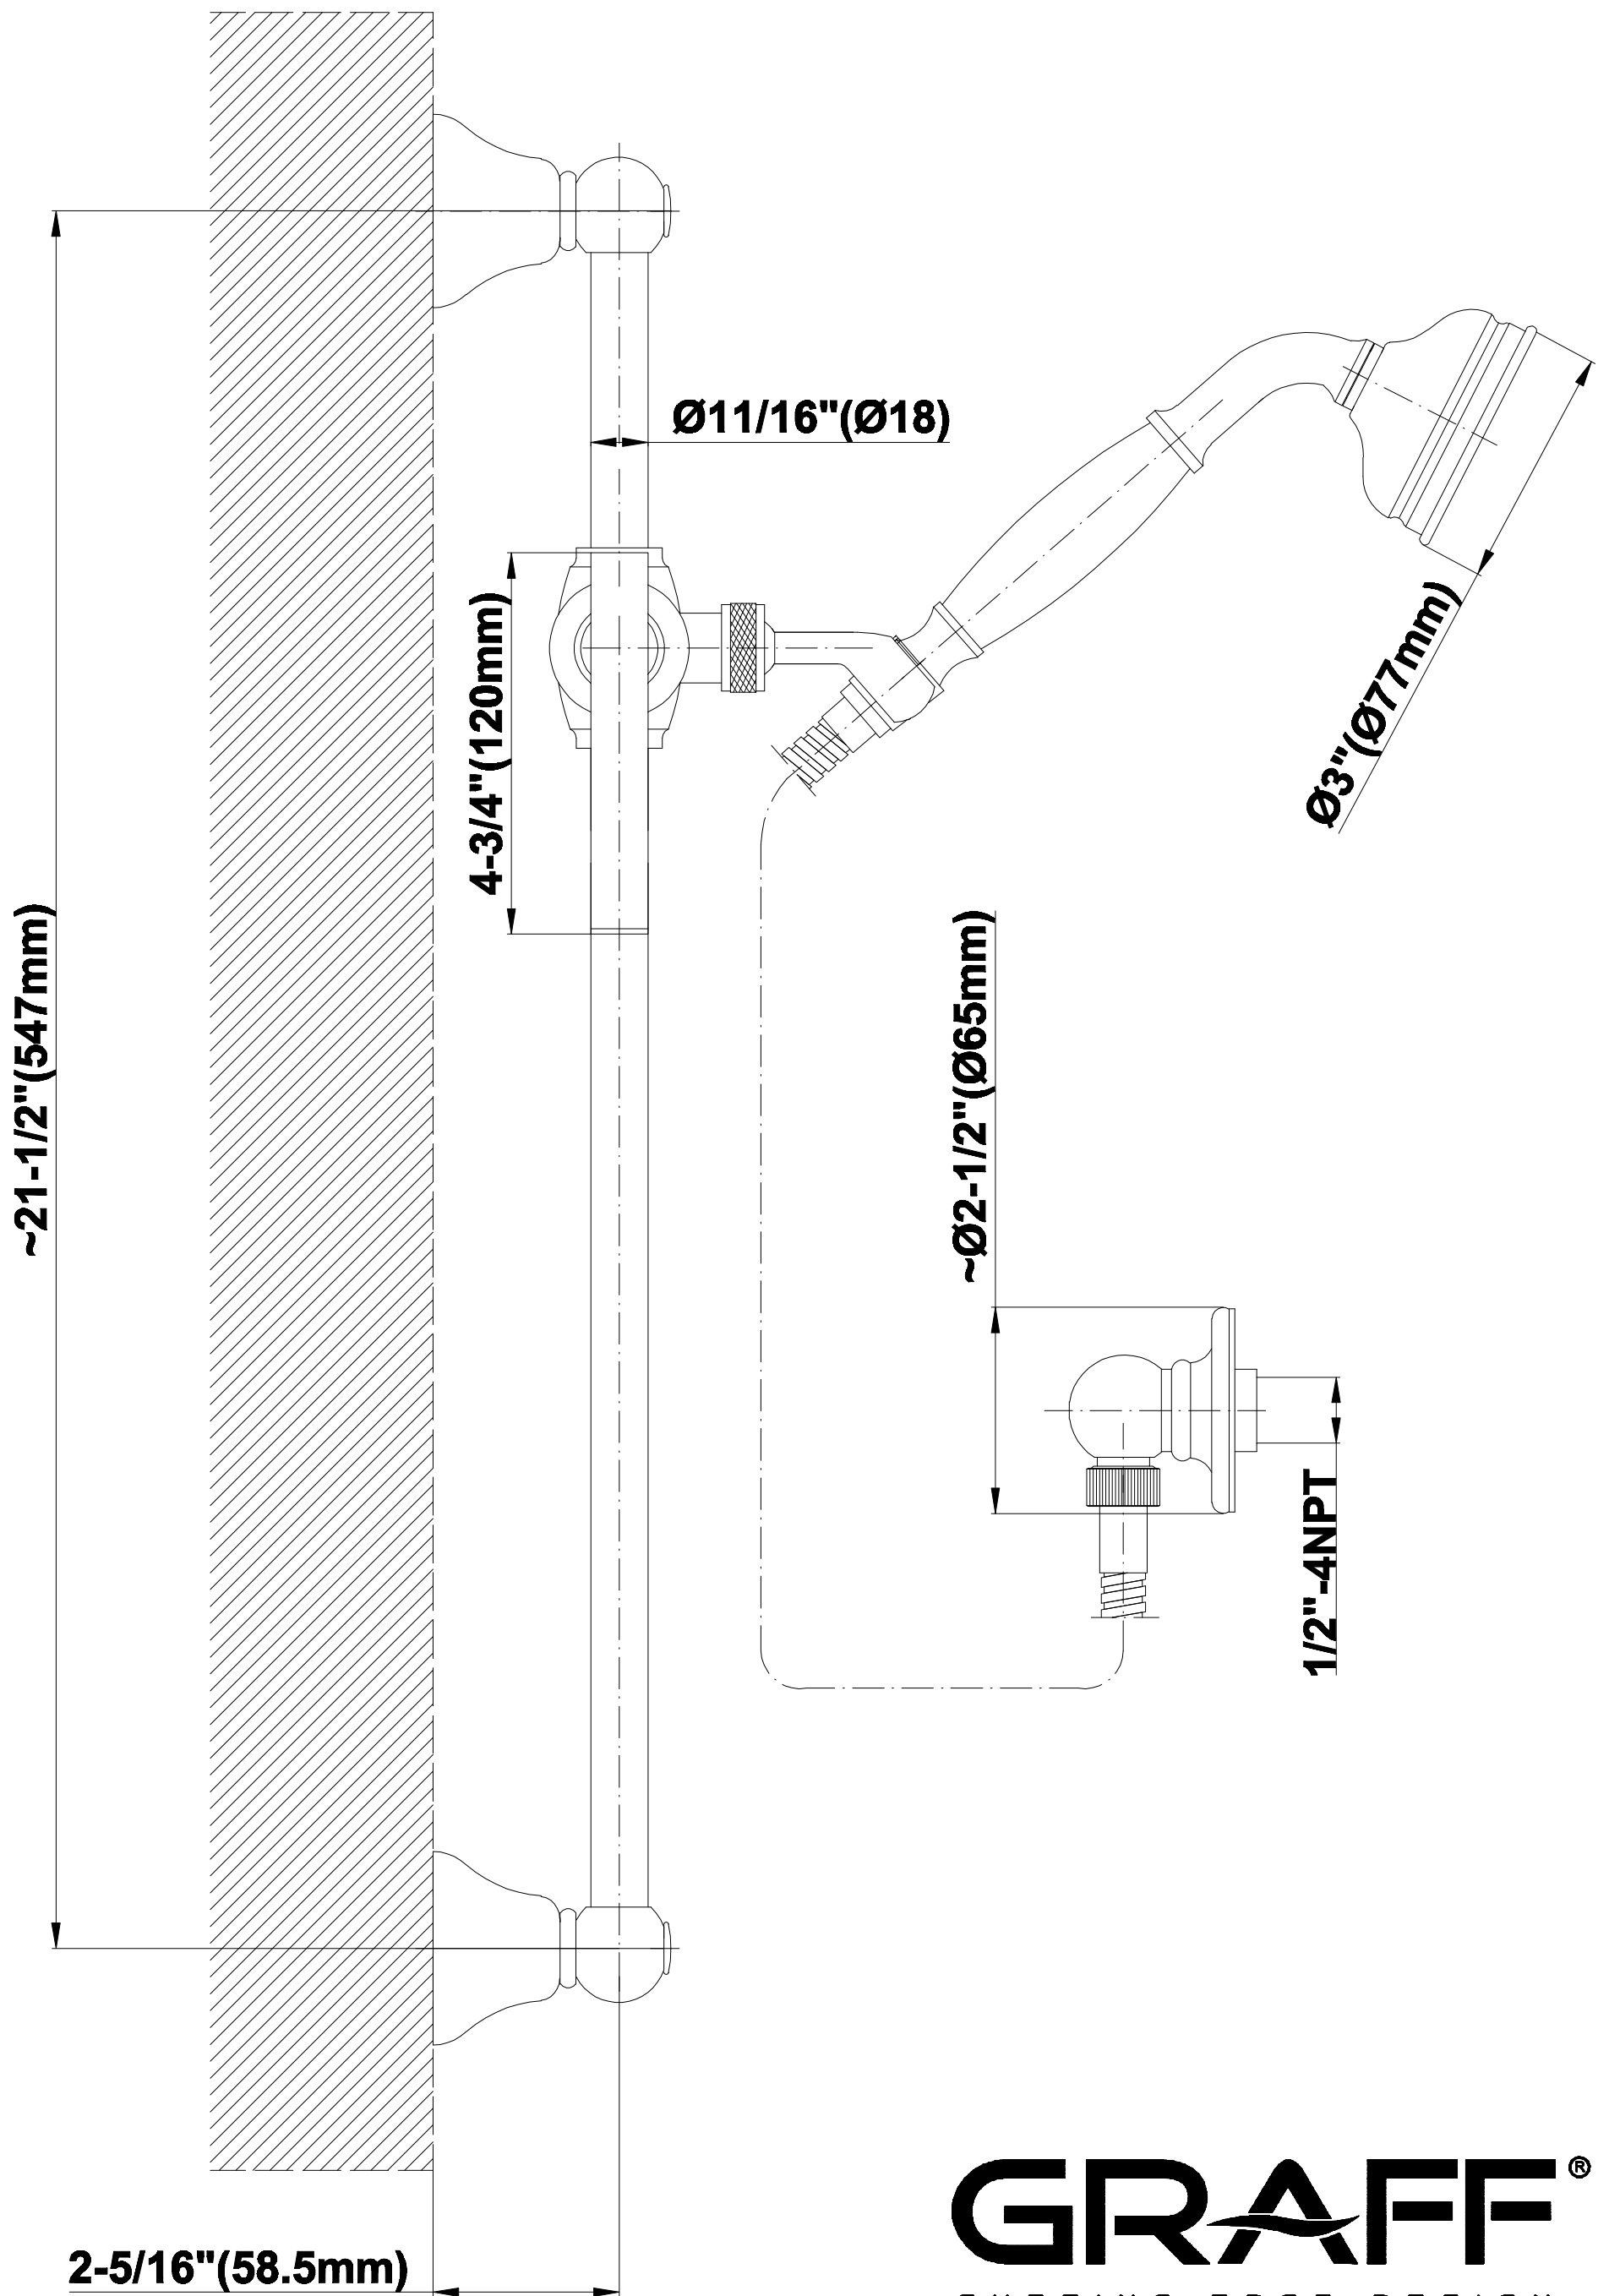

SHOWER
Traditional Handshower w/Wall-
Mounted Slide Bar
G-8600-LM20S

GRAFF®

Information

- 22" wall-mounted slide bar and 59" shower hose
- Includes Traditional Handshower - G-8604
- Adjustable bracket fits all hoses with conical nut
- Includes internal backflow preventer
- Handshower flow rate ≤ 1.5 max gpm
- CALGreen

G-8600-LM20S

Traditional Handshower with Wall-Mounted Slide Bar

Product Features

- 22" wall-mounted slide bar and 59" shower hose
- Includes traditional handshower - G-8604
- Adjustable bracket fits all hoses with conical nut
- Includes 1/2" NPT male threaded wall supply elbow
- Handshower flow rate ≤ 1.5 max gpm
- Includes internal backflow preventer

- 22" wall-mounted slide bar
- Adjustable bracket fits all hoses with conical nut
- ADA

Finishes

24K Gold

24K Brushed
Gold

Olive Bronze

Polished
Chrome

Polished
Nickel

Steelnox®
(Satin Nickel)

Vintage
Brushed Brass

G-8600

SHOWER
Traditional Wall Supply Elbow
G-8603

GRAFF®

Information

- 1/2" NPT female thread inlet

Finishes

24K Gold