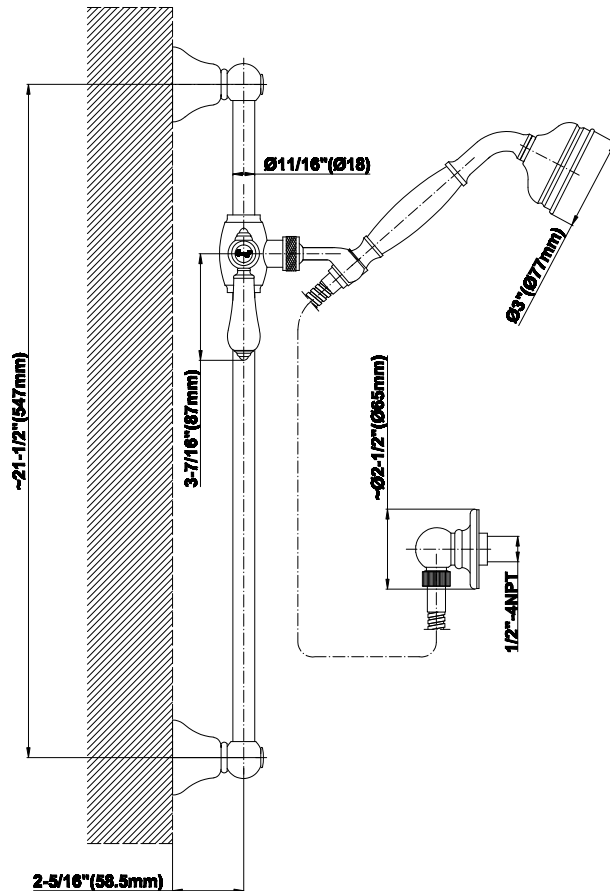

Warranty

- Limited lifetime warranty

For complete warranty information go to www.graff-designs.com/en-nam/warranty