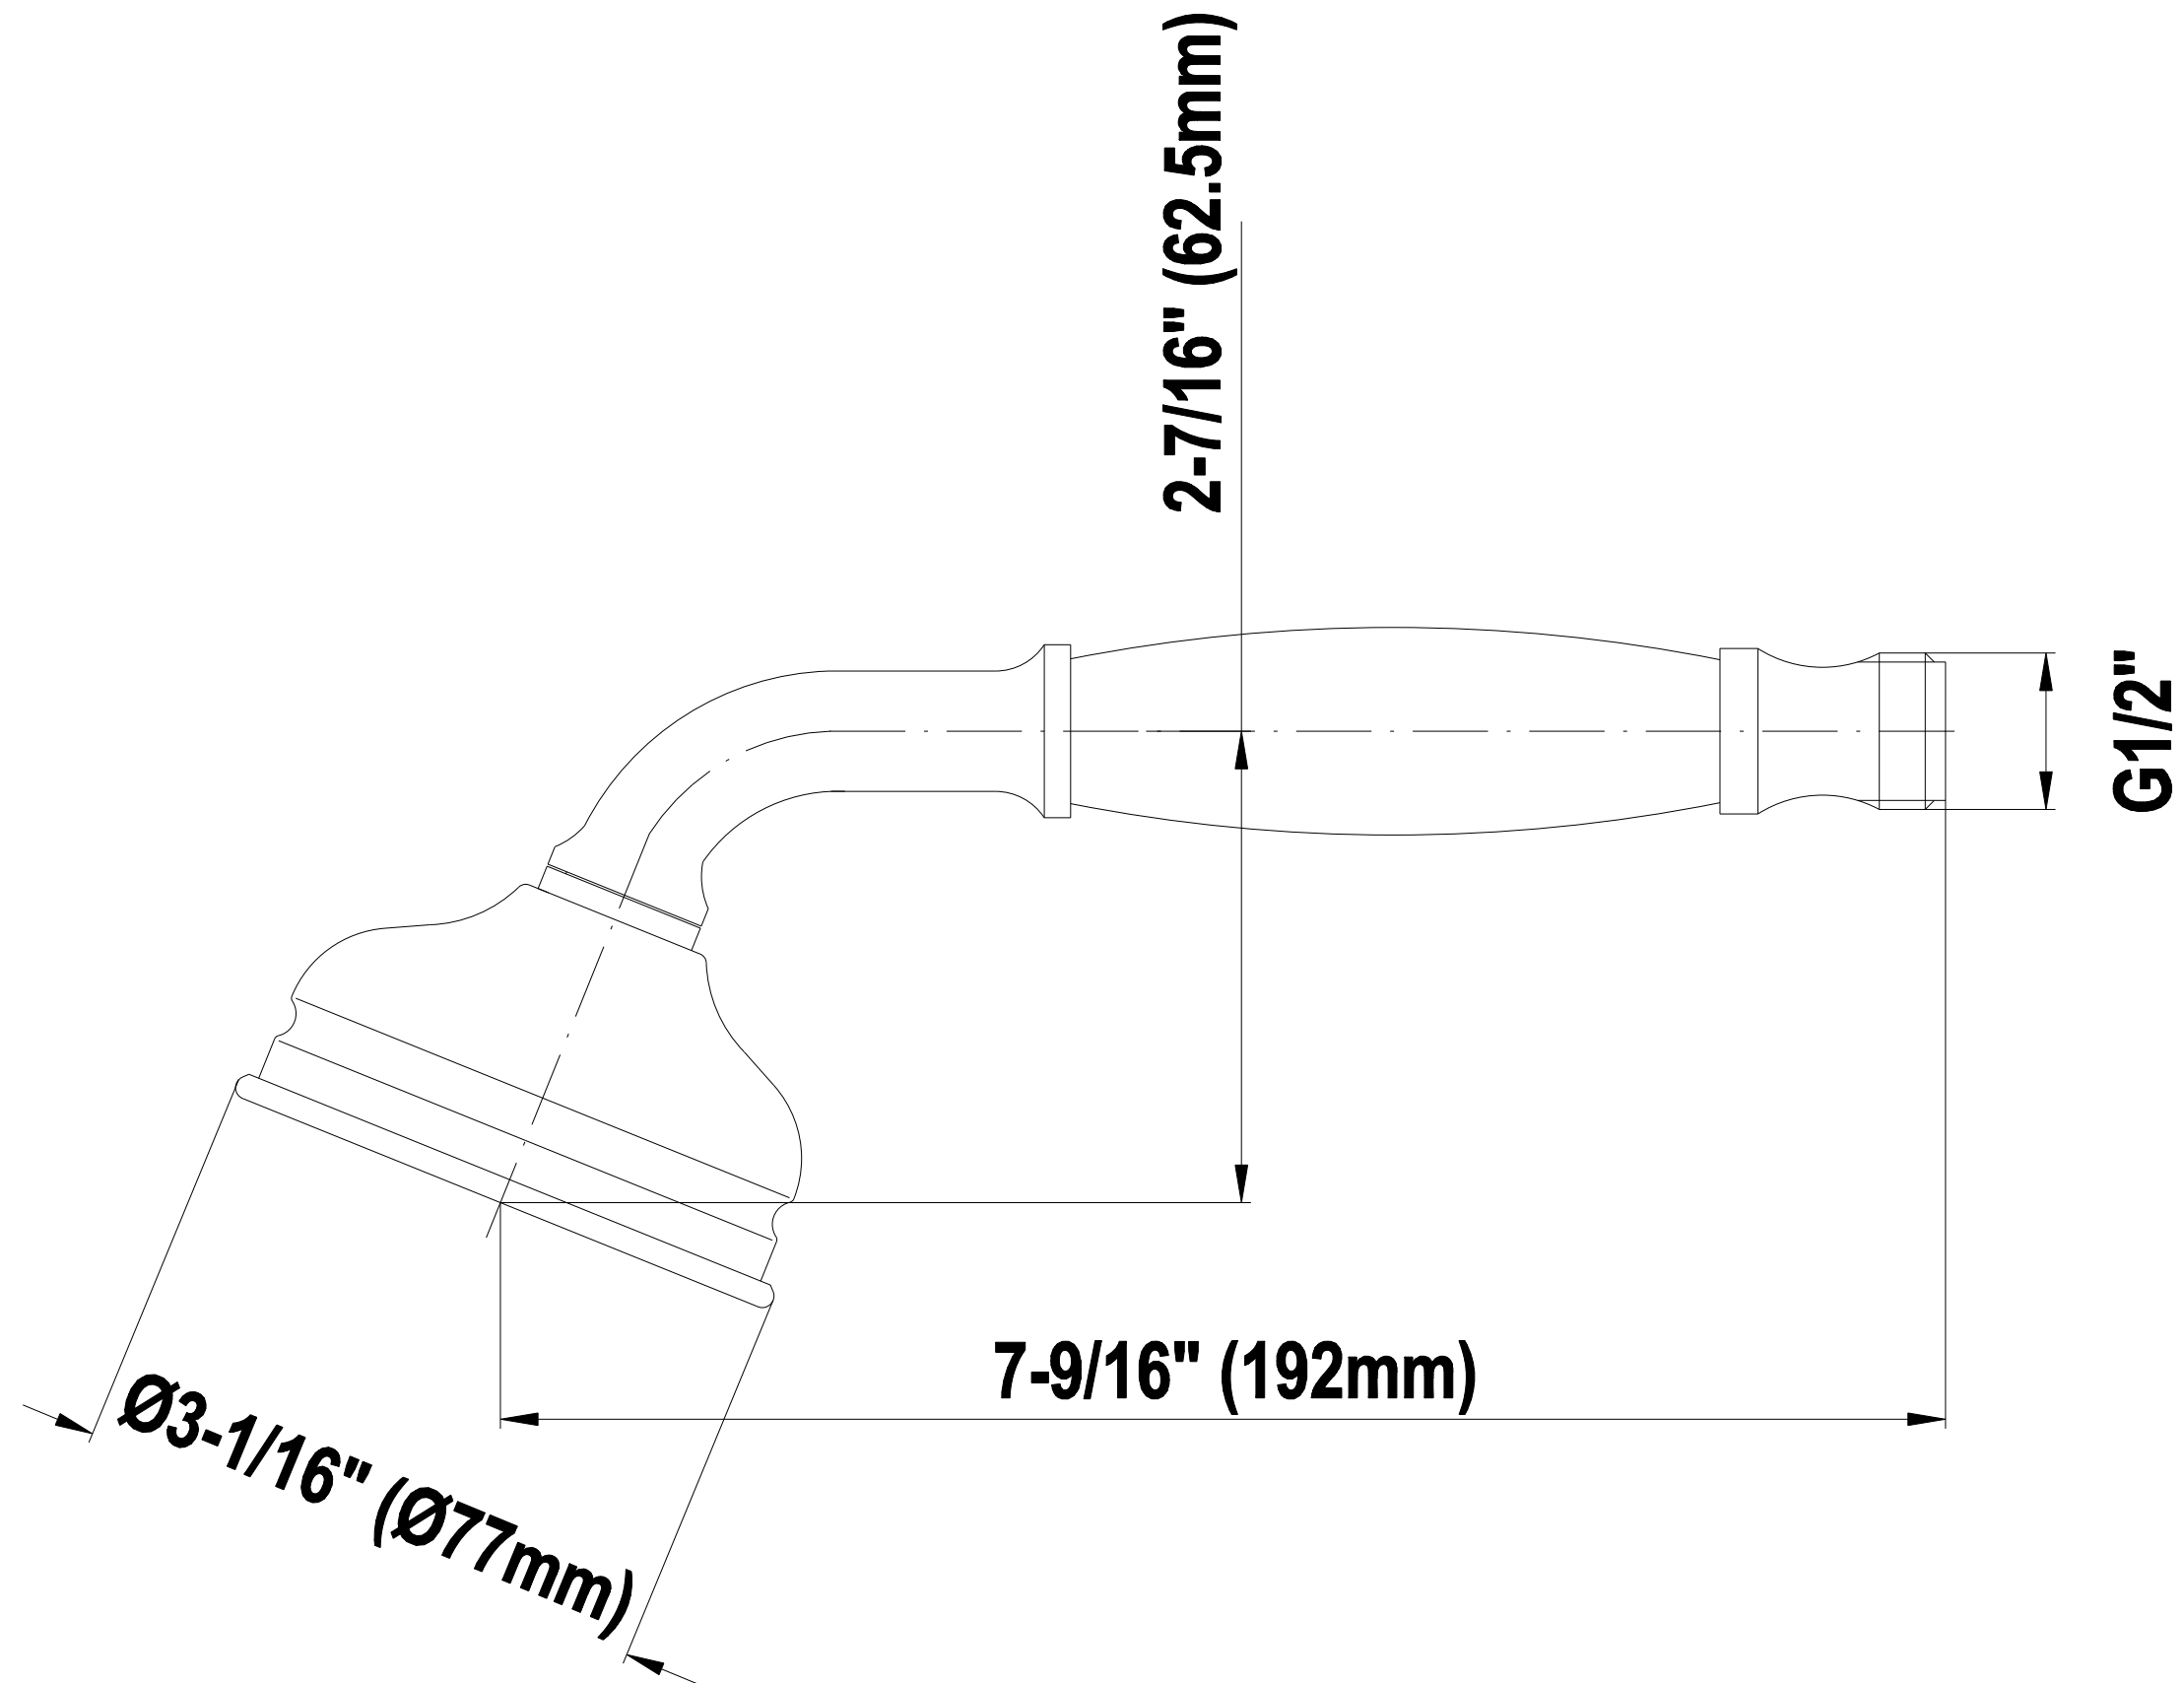

### **Information**

- Handshower with 22" tall wall-mounted slide bar
- 59" shower hose and wall supply elbow
- Adjustable bracket fits all hoses with conical nut
- Handshower flow rate  $\leq 1.5$  max gpm
- Includes internal backflow preventer
- ADA
- CALGreen

### Product Features

- 22" wall-mounted slide bar and 59" shower hose
- Includes traditional handshower - G-8604
- Adjustable bracket fits all hoses with conical nut
- Includes 1/2" NPT male threaded wall supply elbow
- Handshower flow rate  $\leq 1.5$  max gpm
- Includes internal backflow preventer

# G-8603

SHOWER  
Traditional Handshower  
**G-8604**

**GRAFF®**

**Information**

- Solid brass construction
- Smooth, all-metal handle
- Shower hose not included
- Handshower flow rate  $\leq 1.5$  max gpm
- CALGreen

# Traditional Handshower G-8604

SHOWER  
59" Shower Hose  
**G-8605**

**GRAFF®**