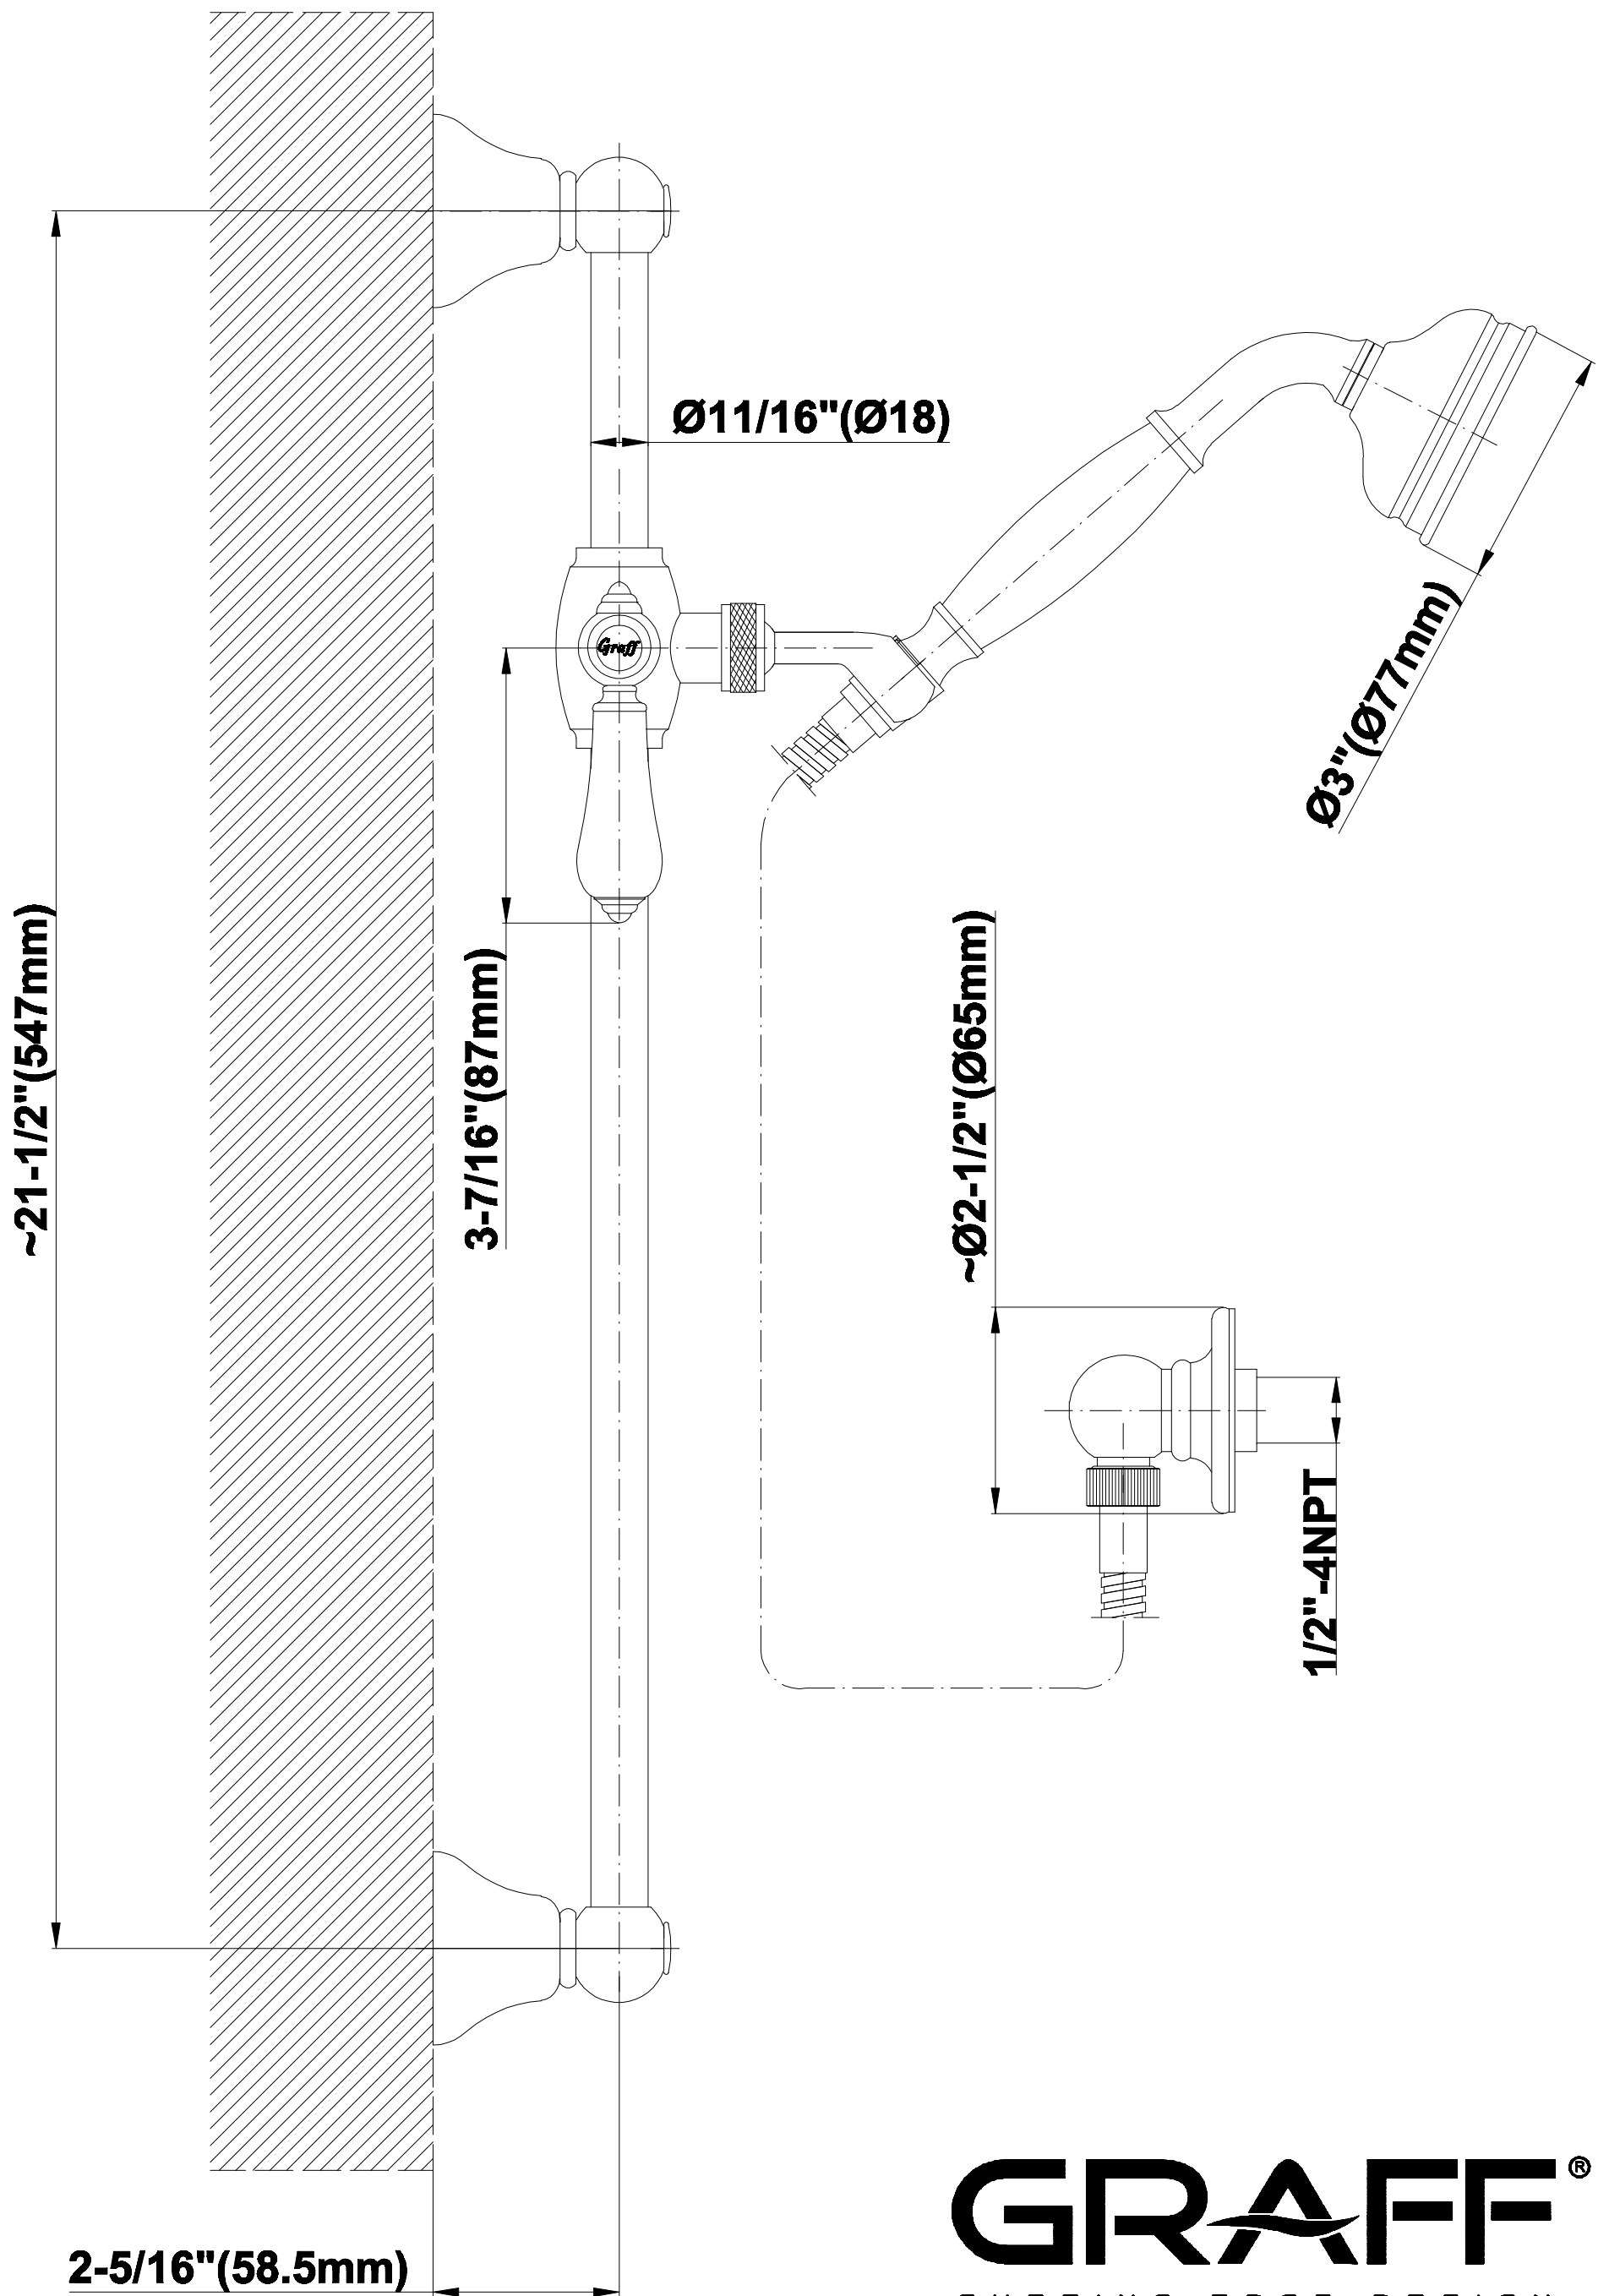

SHOWER  
Traditional Handshower w/Wall-  
Mounted Slide Bar  
**G-8600-LC1S**

---

**GRAFF®**

### **Information**

- Handshower with 22" tall wall-mounted slide bar
- 59" shower hose and wall supply elbow
- Adjustable bracket fits all hoses with conical nut
- Handshower flow rate  $\leq 1.5$  max gpm
- Includes internal backflow preventer
- ADA
- CALGreen

### Product Features

- 22" wall-mounted slide bar and 59" shower hose
- Includes traditional handshower - G-8604
- Adjustable bracket fits all hoses with conical nut
- Includes 1/2" NPT male threaded wall supply elbow
- Handshower flow rate  $\leq 1.5$  max gpm
- Includes internal backflow preventer

# G-8600

SHOWER  
Traditional Wall Supply Elbow  
**G-8603**

**GRAFF®**

**Information**

- 1/2" NPT female thread inlet

**Finishes**

24K Gold

24K Brushed  
Gold