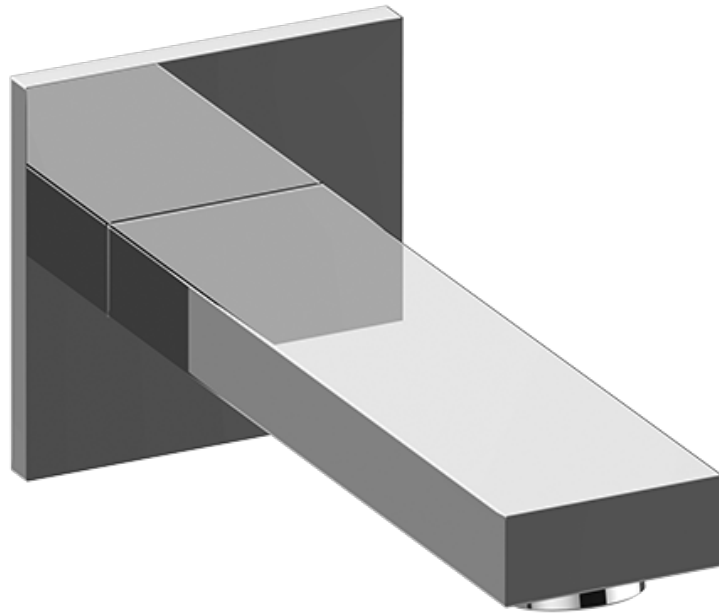

SHOWER
8" Contemporary Tub Spout
G-8575

GRAFF®

Information

- Includes spout ring
- 1/2" NPT male thread inlet
- Tub spout flow rate ~ 8.7 gpm @60 psi

Finishes

G-8575

Sade Collection
8" Contemporary Tub Spout

GRAFF[®]
CUTTING EDGE DESIGN

Product Features

- Includes spout ring
- 1/2" NPT male thread inlet

Available Finishes

- Polished Chrome
G-8575-PC
- Polished Nickel
G-8575-PN
- Steelnox[®] (Satin Nickel)
G-8575-SN
- Olive Bronze[™]
G-8575-OB
- Architectural Black with
Chrome Accents
G-8575-PC/BK