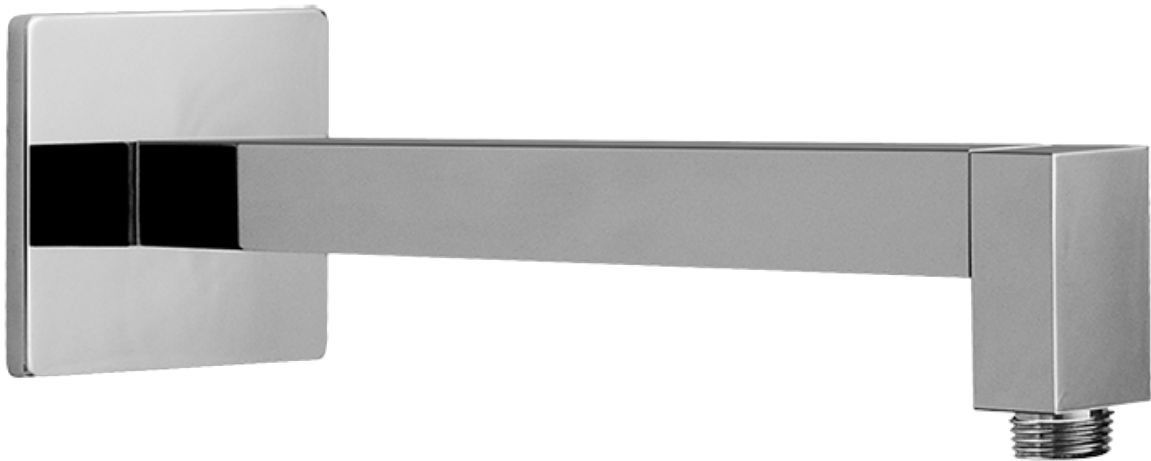

SHOWER
Contemporary 12" Shower Arm
G-8530

GRAFF®

Information

- Includes arm and square flange
- 1/2" NPT male thread inlet
- For use with all showerheads (especially G-8438)

Finishes

G-8530