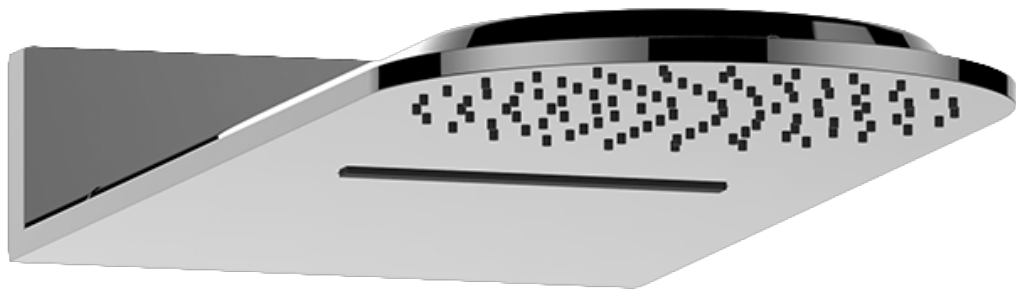

SHOWER  
Aqua-Sense Dual Function Water  
Feature  
**G-8225**

---

**GRAFF®**

## Information

- Stainless Steel
- Wall-mounted installation
- Rainfall and cascade functions
- Functions may be used separately or simultaneously
- Rainfall flow rate  $\leq 1.8$  max gpm
- Cascade flow rate  $\leq 1.8$  max gpm
- 100 no-clog, easy-clean rubber water nozzles
- CALGreen