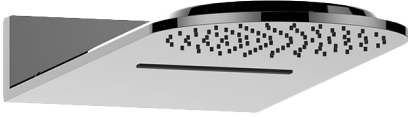

G-8225

Aqua-Sense Collection
Dual-Function Water Feature

Product Features

- Stainless steel
- Wall-mounted installation
- Rainfall and cascade functions
- Functions may be used separately or simultaneously
- Rainfall flow rate ≤ 1.8 max gpm
- Cascade flow rate ≤ 1.8 max gpm
- 100 no-clog, easy-clean rubber water nozzles

Available Finishes

- Stainless Polished
  G-8225-SP
- Stainless Brushed
  G-8225-SB

Warranty

- Limited lifetime warranty

For complete warranty information go to
<https://www.graff-faucets.com/en/info/faqs>