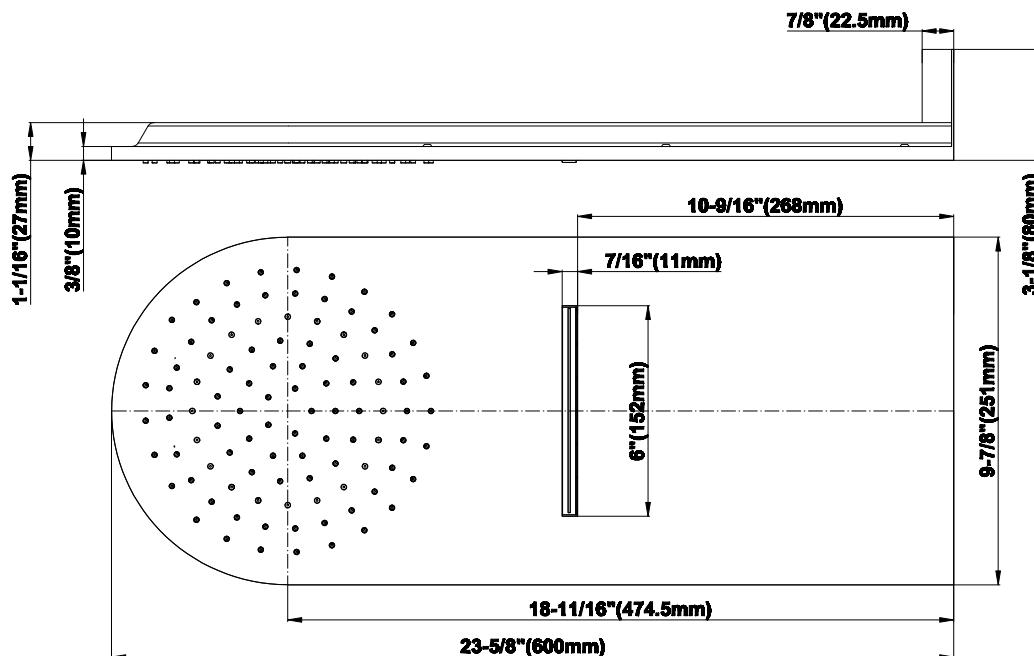

G-8225

Aqua-Sense Collection
Dual-Function Water Feature

Product Features

- Stainless steel
- Wall-mounted installation
- Rainfall and cascade functions
- Functions may be used separately or simultaneously
- Rainfall flow rate ≤ 1.8 max gpm
- Cascade flow rate ≤ 1.8 max gpm
- 100 no-clog, easy-clean rubber water nozzles

Available Finishes

- Stainless Polished
  G-8225-SP
- Stainless Brushed
  G-8225-SB

Warranty

- Limited lifetime warranty

For complete warranty information go to
<https://www.graff-faucets.com/en/info/faqs>

Code Compliance

- CALGreen

The measurements shown are for reference only. Products and specifications shown are subject to change without notice. Revised 4/2019

www.graff-designs.com | phone: 800-954-4723