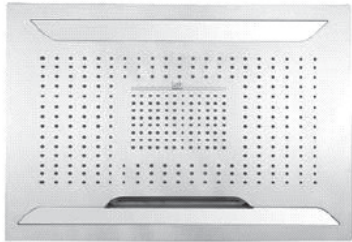

SHOWER
Ceiling-Mount Showerhead
System
G-8221

GRAFF[®]

Information

- Rainfall, rain curtain and cascade water functions
- 6-color LED chromotherapy lighting
- Battery powered LED controller with wall-mounted holder
- No-clog, easy-clean spray nozzles
- Showerhead flow rate ≤ 1.8 max gpm
- CALGreen

Finishes

Stainless
Polished

G-8221-SP

Aqua-Sense Collection
Ceiling-Mount Showerhead

Product Features

- Rainfall, rain curtain and cascade water functions
- 6-color LED chromotherapy lighting
- Battery powered LED controller with wall-mounted holder
- No-clog, easy-clean spray nozzles
- Showerhead flow rate ≤ 1.8 max gpm