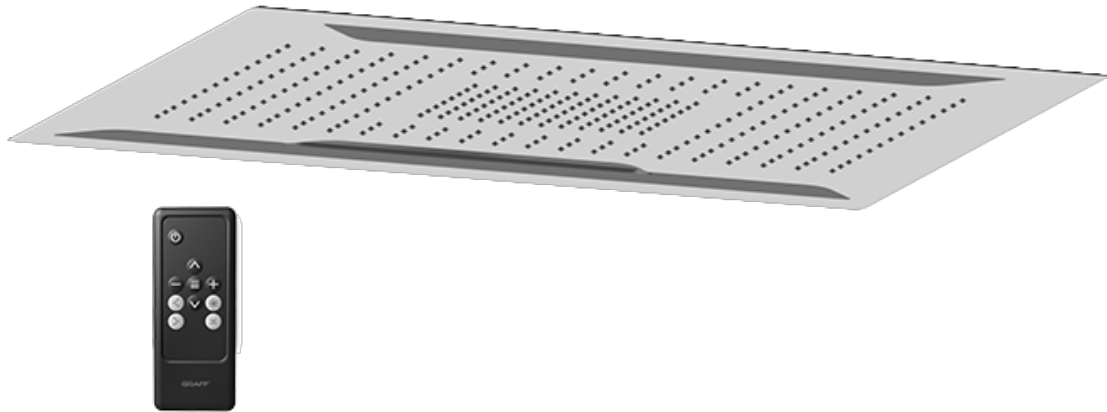

SHOWER
Ceiling-Mount Showerhead
System
G-8221

GRAFF[®]

Information

- Rainfall, rain curtain and cascade water functions
- 6-color LED chromotherapy lighting
- Battery powered LED controller with wall-mounted holder
- No-clog, easy-clean spray nozzles
- Showerhead flow rate ≤ 1.8 max gpm
- CALGreen

Finishes

Stainless
Polished

G-8221-SP

Aqua-Sense Collection
Ceiling-Mount Showerhead

Product Features

- Rainfall, rain curtain and cascade water functions
- 6-color LED chromotherapy lighting
- Battery powered LED controller with wall-mounted holder
- No-clog, easy-clean spray nozzles
- Showerhead flow rate ≤ 1.8 max gpm