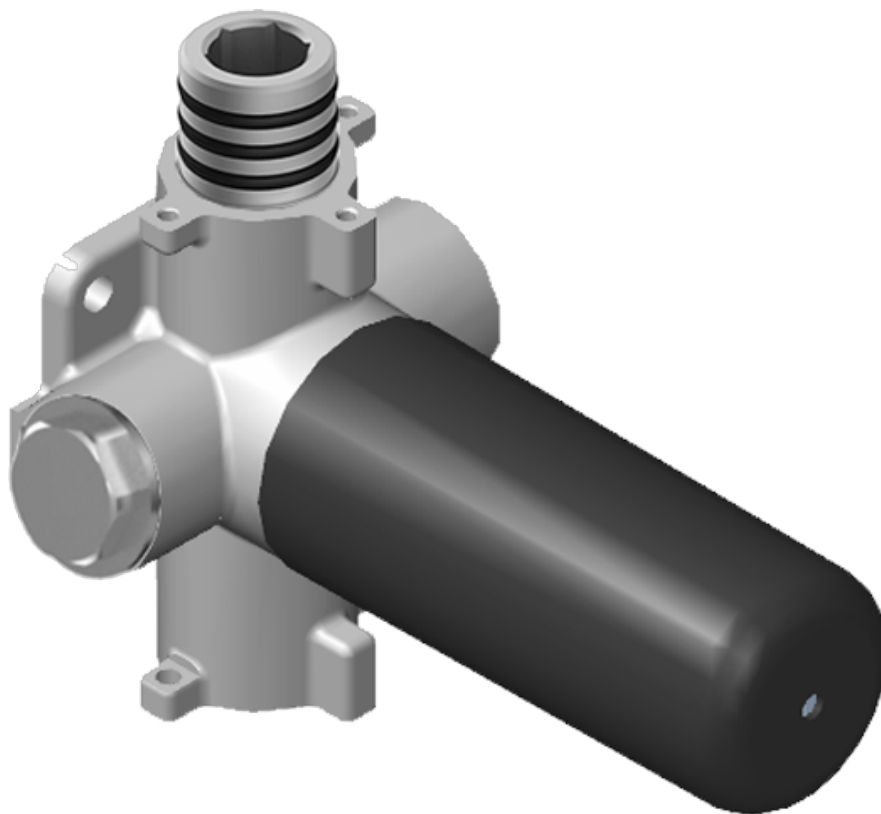

SHOWER  
Stop/Volume Control Valve with  
Pass Through  
**G-8076**

---

**GRAFF®**

**Information**

- 12.3 gpm @ 60 psi
- 3/4" universal inlets/outlets with female threads
- Stacking inlet and pass-through port feature
- Supplied with protective plastic cover
- CalGreen compliant dependent on functions

# G-8076

M-Series

Stop/Volume Control Rough Valve with Pass-Through

**GRAFF**<sup>®</sup>  
CUTTING EDGE DESIGN

## Product Features

- 13.2 gpm @ 60 psi
- 3/4" universal inlets/outlets with female threads
- Stacking inlet and pass-through port feature
- Supplied with protective plastic cover
- CalGreen compliant dependent on functions