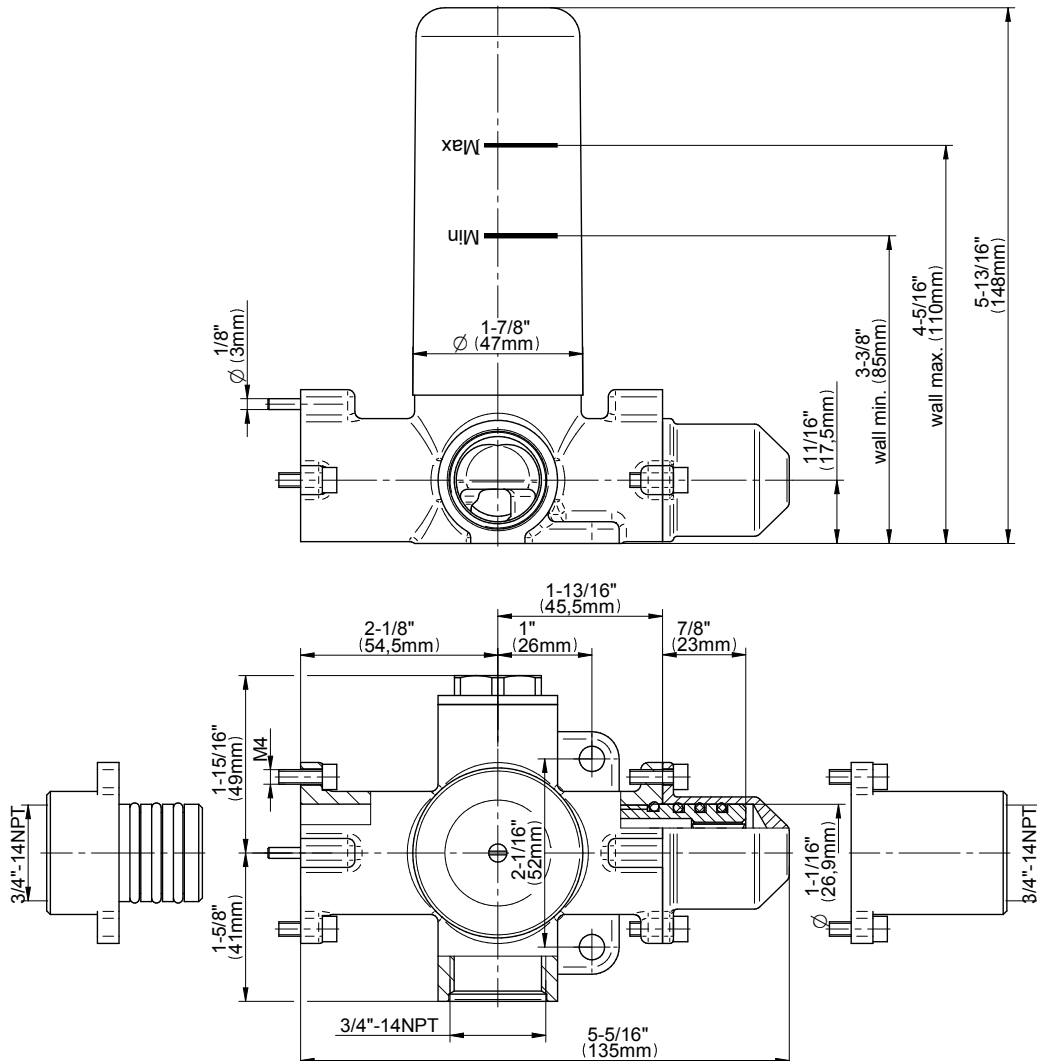

The measurements shown are for reference only. Products and specifications shown are subject to change without notice. Revised 3/2016.

www.graff-faucets.com | phone: 800-954-4723