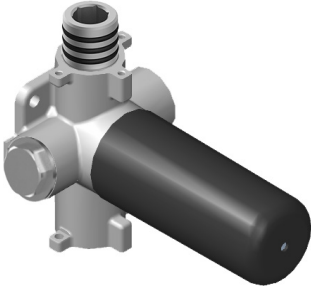

SHOWER  
Stop/Volume Control Valve with  
Pass Through  
**G-8076**

---

**GRAFF®**

**Information**

- 12.3 gpm @ 60 psi
- 3/4" universal inlets/outlets with female threads
- Stacking inlet and pass-through port feature
- Supplied with protective plastic cover
- CalGreen compliant dependent on functions

# G-8076

M-Series

Stop/Volume Control Rough Valve with Pass-Through

**GRAFF**<sup>®</sup>  
CUTTING EDGE DESIGN

## Product Features

- 13.2 gpm @ 60 psi
- 3/4" universal inlets/outlets with female threads
- Stacking inlet and pass-through port feature
- Supplied with protective plastic cover
- CalGreen compliant dependent on functions