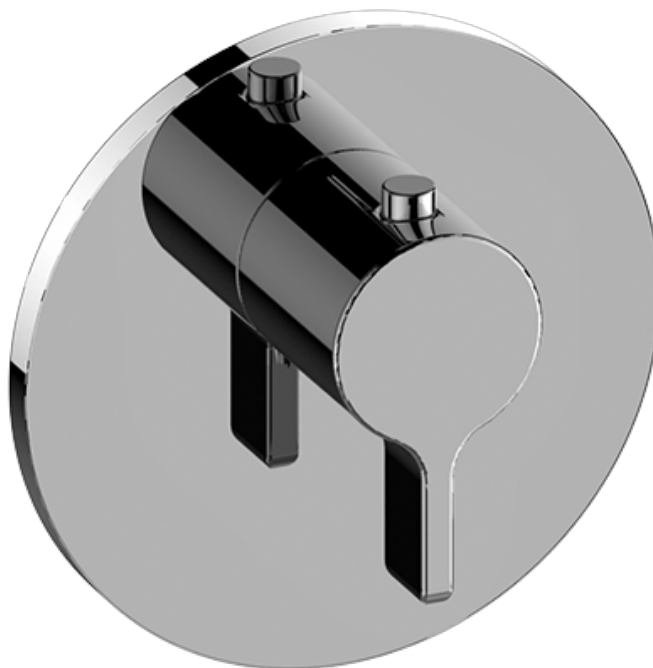

BATHROOM
M-Series Thermostatic Shower
System - Ametis Ring with
Handshower
GL4.029SC-LM46E0

GRAFF®

Information

- 3/4" thermostatic valve and trim
- 3/4" stop/volume control valve and trim (3 pieces)
- G-8760 Ametis Ring with waterfall and rain shower settings, features no-clog, easy-clean nozzles
- Single LED light with 6 color variations
- Includes wall-mount button for LED control box
- Handshower set with wall bracket and integrated wall supply elbow and 59" hose
- Optional extension kit
- Flow rates: rain shower ≤ 2.0 max gpm, waterfall ≤ 2.0 max gpm, handshower ≤ 1.5 max gpm
- ADA

www.graff-faucets.com | phone: 800-954-4723

BATHROOM
Terra M-Series Thermostatic Valve
Trim with Handle
G-8037-LM46E-T

GRAFF[®]

Information

- Single metal handle
- Decorative trim plate
- Use with G-8006 thermostatic rough valve
- To complete package, you must order rough valve
- ADA