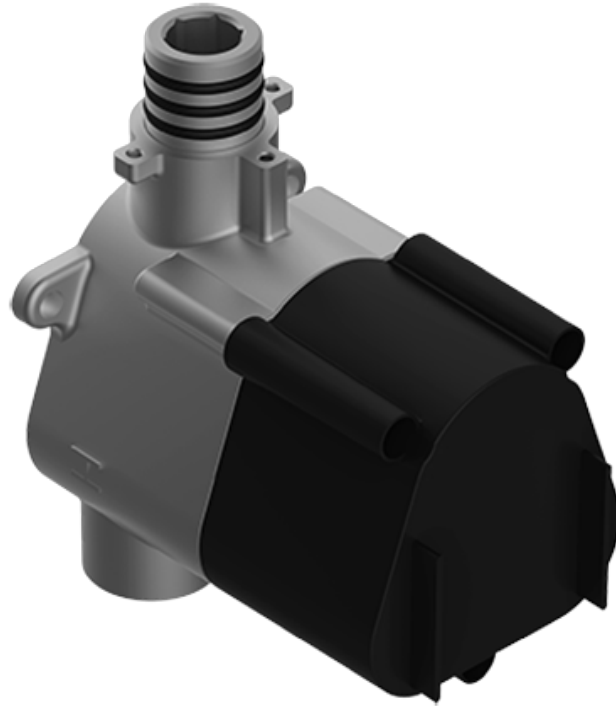

BATHROOM
M-Series Thermostatic Shower
System - Ametis Ring with
Handshower
GL4.029SC-LM46E0

GRAFF®

Information

- 3/4" thermostatic valve and trim
- 3/4" stop/volume control valve and trim (3 pieces)
- G-8760 Ametis Ring with waterfall and rain shower settings, features no-clog, easy-clean nozzles
- Single LED light with 6 color variations
- Includes wall-mount button for LED control box
- Handshower set with wall bracket and integrated wall supply elbow and 59" hose
- Optional extension kit
- Flow rates: rain shower ≤ 2.0 max gpm, waterfall ≤ 2.0 max gpm, handshower ≤ 1.5 max gpm
- ADA

BATHROOM
Thermostatic Rough Valve
G-8006

GRAFF[®]

Information

- 12.9 gpm @ 60 psi
- 3/4" universal inlets
- Built-in service stops
- Stacking outlet feature
- Complete serviceability from front of all units
- Supplied with protective plastic cover
- CalGreen compliant dependent on functions

Finishes

Architectural
Black™

Matte Black

Polished
Chrome

Architectural
White

G-8006

M-Series

3/4" Concealed Thermostatic Rough Valve

www.graff-faucets.com | phone: 800-954-4723

BATHROOM
Terra M-Series Thermostatic Valve
Trim with Handle
G-8037-LM46E-T

GRAFF[®]

Information

- Single metal handle
- Decorative trim plate
- Use with G-8006 thermostatic rough valve
- To complete package, you must order rough valve
- ADA