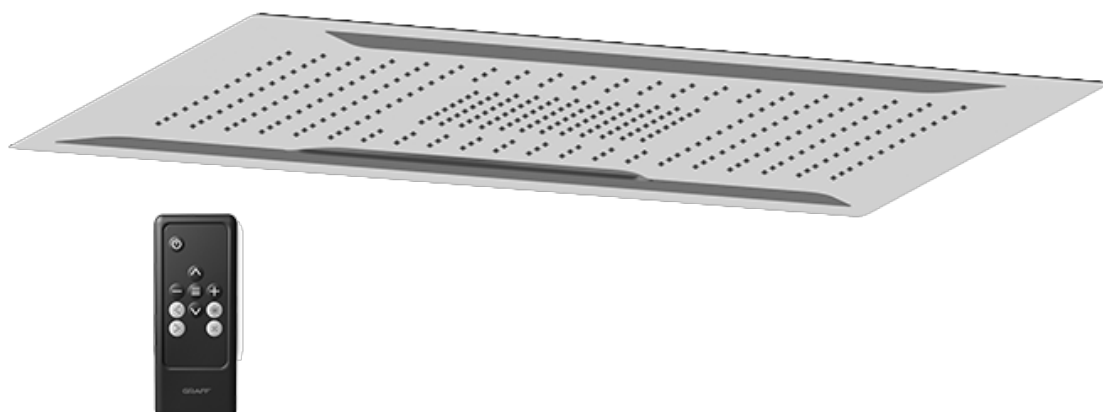

www.graff-designs.com | phone: 800-954-4723

SHOWER
Ceiling-Mount Showerhead
System
G-8221

GRAFF®

Information

- Rainfall, rain curtain and cascade water functions
- 6-color LED chromotherapy lighting
- Battery powered LED controller with wall-mounted holder
- No-clog, easy-clean spray nozzles
- Showerhead flow rate ≤ 1.8 max gpm
- CALGreen