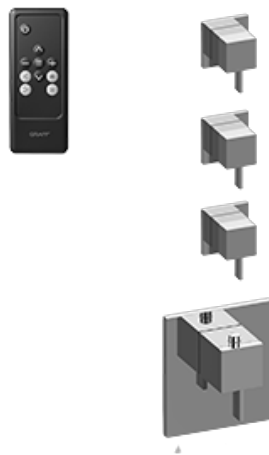

SHOWER
M-Series Thermostatic Shower
System - Shower
AQ4.000SC-LM39E0

GRAFF®

Information

- 3/4" thermostatic valve and trim
- 3/4" stop/volume control valve and trim (3 pieces)
- Rainfall, rain curtain and cascade water functions
- Showerhead features no-clog, easy-clean spray nozzles
- Wall-mounted, battery-powered controller and holder; controls LED chromotherapy lighting
- Optional extension kit
- Showerhead flow rate ≤ 1.8 gpm
- ADA

SHOWER
Thermostatic Rough Valve
G-8006

GRAFF[®]

Information

- 12.9 gpm @ 60 psi
- 3/4" universal inlets
- Built-in service stops
- Stacking outlet feature
- Complete serviceability from front of all units
- Supplied with protective plastic cover
- CalGreen compliant dependent on functions

Finishes

Polished
Chrome

G-8006

M-Series

3/4" Concealed Thermostatic Rough Valve

Product Features

- 12.9 gpm @ 60 psi
- 3/4" universal inlets
- Built-in service stops
- Stacking outlet feature
- Complete serviceability from front of all units
- Supplied with protective plastic cover
- CalGreen compliant dependent on functions