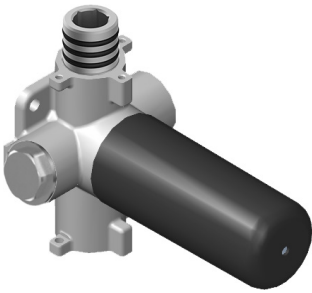

Finishes

Polished
Chrome

G-8006

M-Series

3/4" Concealed Thermostatic Rough Valve

Product Features

- 12.9 gpm @ 60 psi
- 3/4" universal inlets
- Built-in service stops
- Stacking outlet feature
- Complete serviceability from front of all units
- Supplied with protective plastic cover
- CalGreen compliant dependent on functions

Finishes

Polished
Chrome

G-8043-LM39E-**-T

Qubic Tre

M-Series Thermostatic Valve Trim with Handle

Product Features

- Single metal handle and decorative trim plate
- Use with G-8006 thermostatic rough valve

Available Finishes

Finishes

Polished
Chrome

G-8076

M-Series

Stop/Volume Control Rough Valve with Pass-Through

GRAFF[®]
CUTTING EDGE DESIGN

Product Features

- 13.2 gpm @ 60 psi
- 3/4" universal inlets/outlets with female threads
- Stacking inlet and pass-through port feature
- Supplied with protective plastic cover
- CalGreen compliant dependent on functions

www.graff-faucets.com | phone: 800-954-4723

SHOWER
Qubic Tre M-Series Stop/Volume
Control Valve Trim with Handle
G-8098-LM39E1-T

GRAFF[®]

Information

- Single metal handle and decorative trim plate
- Use with G-8076 Stop/Volume Control rough valve with Pass-Through or G-8077 Stop/Volume Control rough valve
- ADA