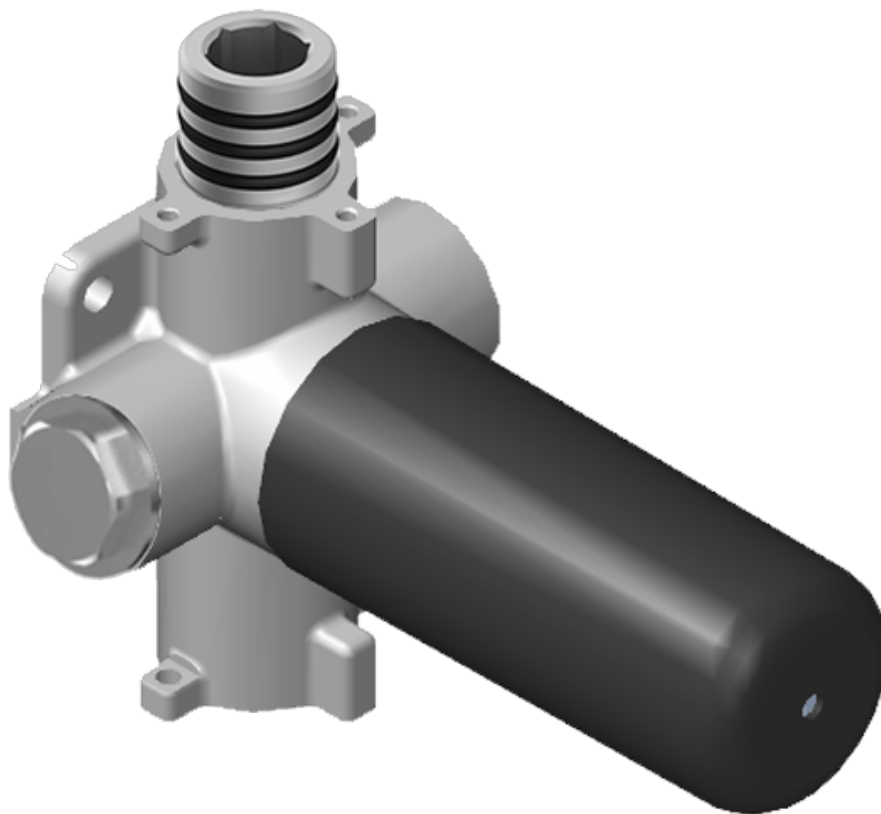

SHOWER
Stop/Volume Control Valve with
Pass Through
G-8076

GRAFF®

Information

- 12.3 gpm @ 60 psi
- 3/4" universal inlets/outlets with female threads
- Stacking inlet and pass-through port feature
- Supplied with protective plastic cover
- CalGreen compliant dependent on functions

Finishes