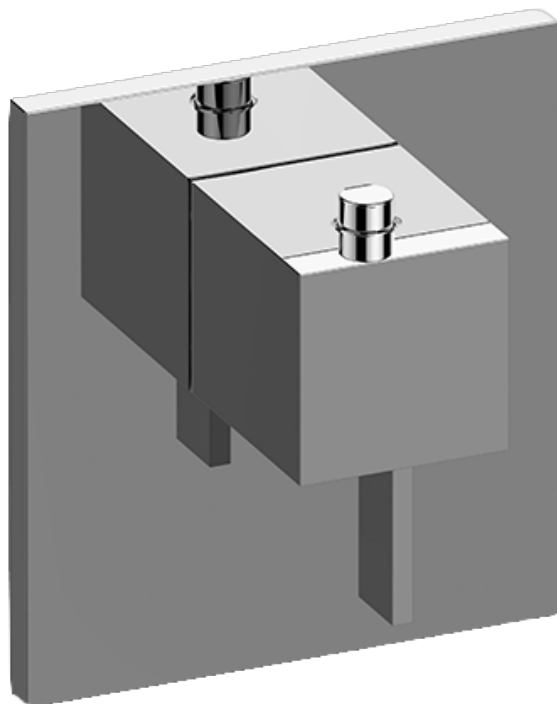

SHOWER
M-Series Thermostatic Shower
System - Shower
AQ4.000SC-LM39E0

GRAFF®

Information

- 3/4" thermostatic valve and trim
- 3/4" stop/volume control valve and trim (3 pieces)
- Rainfall, rain curtain and cascade water functions
- Showerhead features no-clog, easy-clean spray nozzles
- Wall-mounted, battery-powered controller and holder; controls LED chromotherapy lighting
- Optional extension kit
- Showerhead flow rate ≤ 1.8 gpm
- ADA

SHOWER
Thermostatic Rough Valve
G-8006

GRAFF[®]

Information

- 12.9 gpm @ 60 psi
- 3/4" universal inlets
- Built-in service stops
- Stacking outlet feature
- Complete serviceability from front of all units
- Supplied with protective plastic cover
- CalGreen compliant dependent on functions

Finishes

Polished
Chrome

G-8006

M-Series

3/4" Concealed Thermostatic Rough Valve

Product Features

- 12.9 gpm @ 60 psi
- 3/4" universal inlets
- Built-in service stops
- Stacking outlet feature
- Complete serviceability from front of all units
- Supplied with protective plastic cover
- CalGreen compliant dependent on functions

www.graff-faucets.com | phone: 800-954-4723

SHOWER
Qubic Tre M-Series Thermostatic
Valve Trim with Handle
G-8043-LM39E-T

GRAFF[®]

Information

- Single metal handle and decorative trim plate
- Use with G-8006 thermostatic rough valve
- ADA