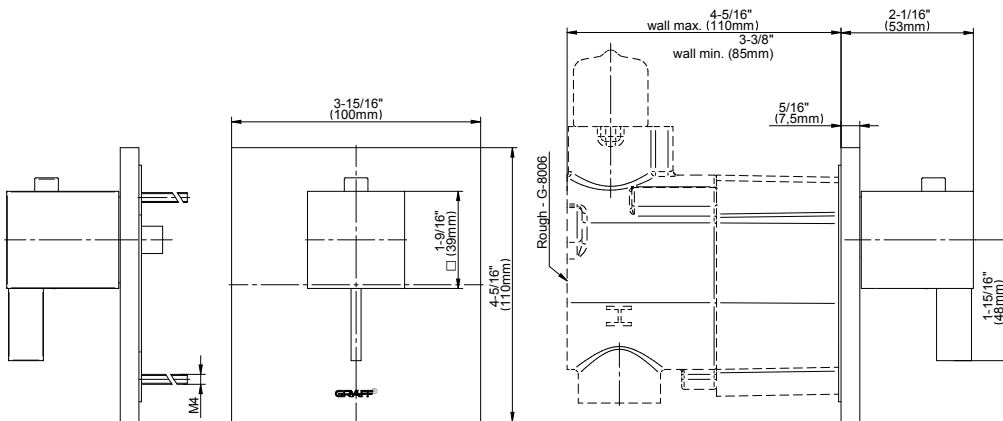

The measurements shown are for reference only. Products and specifications shown are subject to change without notice. Revised 5/2018.

www.graff-designs.com | phone: 800-954-4723