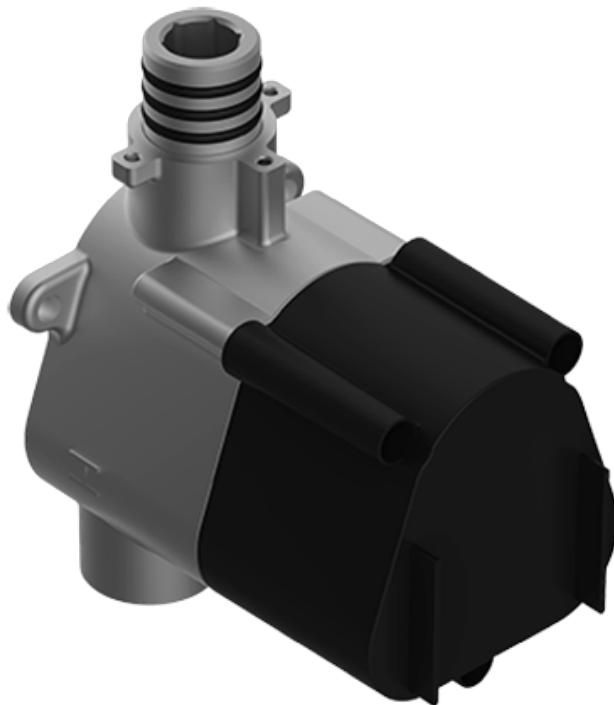

SHOWER
M-Series Thermostatic Shower
System - Shower
AQ4.000SC-LM39E0

GRAFF®

Information

- 3/4" thermostatic valve and trim
- 3/4" stop/volume control valve and trim (3 pieces)
- Rainfall, rain curtain and cascade water functions
- Showerhead features no-clog, easy-clean spray nozzles
- Wall-mounted, battery-powered controller and holder; controls LED chromotherapy lighting
- Optional extension kit
- Showerhead flow rate ≤ 1.8 gpm
- ADA

SHOWER
Thermostatic Rough Valve
G-8006

GRAFF[®]

Information

- 12.9 gpm @ 60 psi
- 3/4" universal inlets
- Built-in service stops
- Stacking outlet feature
- Complete serviceability from front of all units
- Supplied with protective plastic cover
- CalGreen compliant dependent on functions

Finishes

Polished
Chrome

G-8006

M-Series

3/4" Concealed Thermostatic Rough Valve

Product Features

- 12.9 gpm @ 60 psi
- 3/4" universal inlets
- Built-in service stops
- Stacking outlet feature
- Complete serviceability from front of all units
- Supplied with protective plastic cover
- CalGreen compliant dependent on functions

Finishes

Polished
Chrome

G-8043-LM39E-**-T

Qubic Tre

M-Series Thermostatic Valve Trim with Handle

Product Features

- Single metal handle and decorative trim plate
- Use with G-8006 thermostatic rough valve

Available Finishes