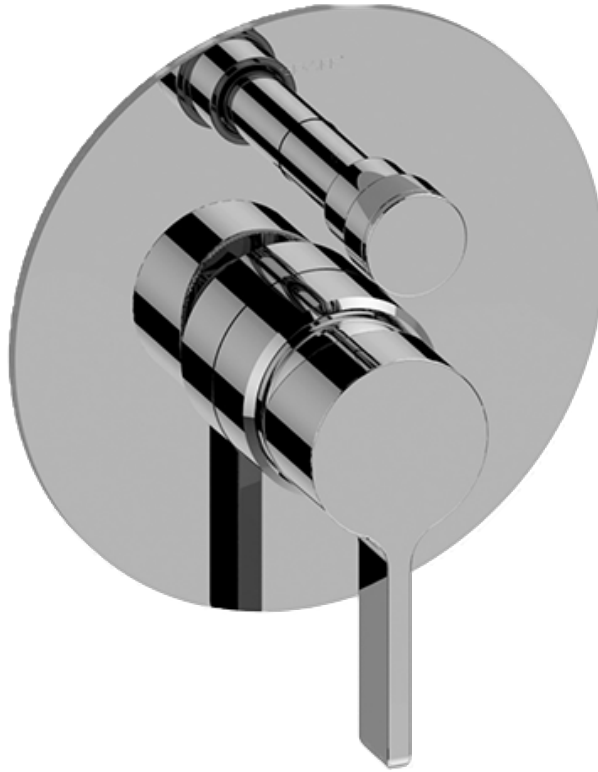

BATHROOM  
Terra Pressure Balancing Valve  
Trim with Handle and Diverter  
**G-7080-LM46S-T**

**GRAFF®**

**Information**

- Single metal handle
- Decorative trim plate
- Includes push-button diverter
- Use with G-7055 Pressure Balancing Rough Valve
- ADA

**Finishes**

# G-7080-LM46S

## TERRA Series

Wall min 1-7/16" (37mm)  
Wall max 2-1/4" (57 mm)