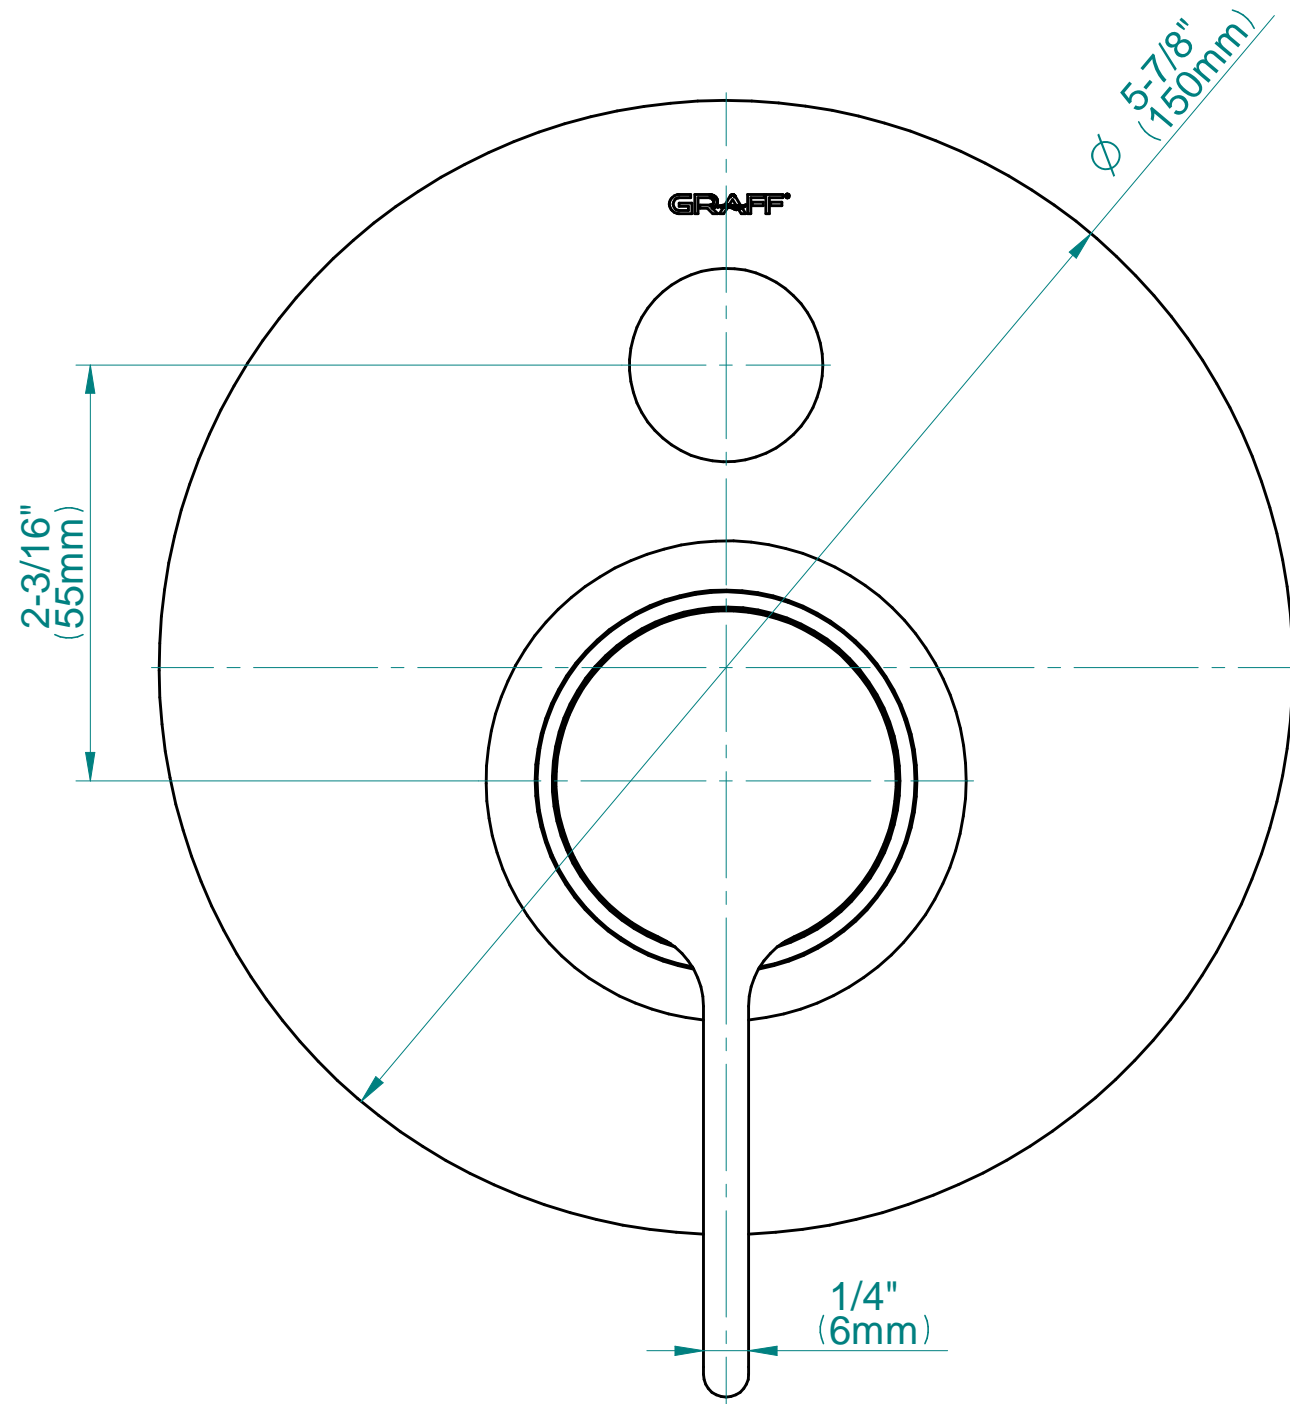

BATHROOM  
Terra Pressure Balancing Valve  
Trim with Handle and Diverter  
**G-7080-LM46S-T**

**GRAFF®**

**Information**

- Single metal handle
- Decorative trim plate
- Includes push-button diverter
- Use with G-7055 Pressure Balancing Rough Valve
- ADA

# G-7080-LM46S

## TERRA Series

Wall min 1-7/16" (37mm)  
Wall max 2-1/4" (57 mm)