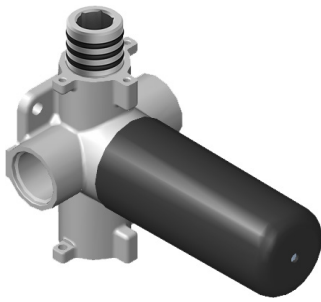

www.graff-faucets.com | phone: 800-954-4723

SHOWER
Ametis M-Series Thermostatic
Valve Trim with Handle
G-8037-LM44E-T

GRAFF[®]

Information

- Single metal handle
- Decorative trim plate
- Use with G-8006 thermostatic rough valve
- To complete package, you must order rough valve
- ADA

GRAFF®

Information

- 11.7 gpm @ 60 psi
- 3/4" universal inlets/outlets with female threads
- Operates one function at a time
- Stacking inlet and pass-through port feature
- Supplied with protective plastic cover
- CALGreen compliant depending on functions

Finishes

G-8052 M-Series
 2-Way Diverter Volume Control Valve
 WITH Off Function and Pass-Through

Product Features

- 12.1 gpm @ 60 psi
- 3/4" universal inlets/outlets with female threads
- Stacking inlet and pass-through port feature
- Supplied with protective plastic cover
- CalGreen compliant dependent on functions

www.graff-faucets.com | phone: 800-954-4723

SHOWER
Terra M-Series 2-Way Diverter
Valve Trim with Handle
G-8068-LM46E1-T

GRAFF[®]

Information

- Single metal handle
- Decorative trim plate
- Use with G-8052 2-way diverter (pass through) control rough valve WITH off function
- To complete package, you must order rough valve
- ADA