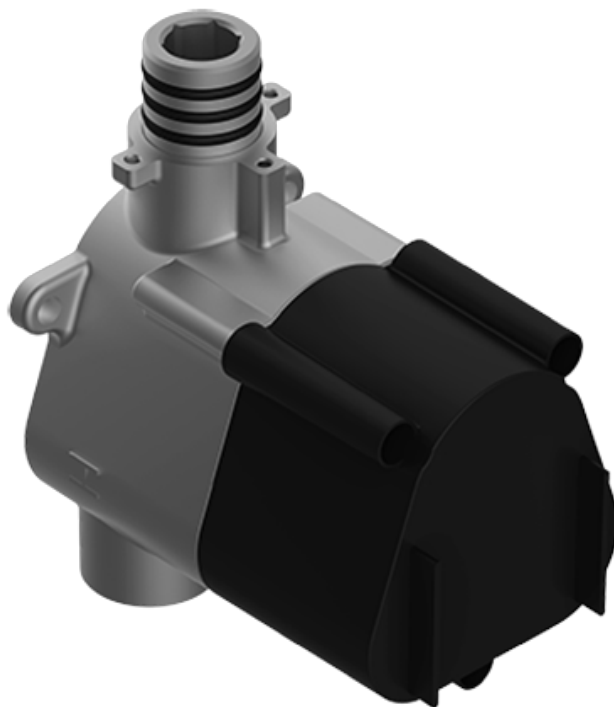

SHOWER
M-Series Thermostatic Shower
System - Ametis Ring
GL2.009SD-LM46E0

GRAFF[®]

Information

- 3/4" thermostatic valve and trim
- 3/4" 2-way diverter valve and trim
- G-8760 Ametis Ring with waterfall and rain shower settings, features no-clog, easy-clean nozzles
- Single LED light with 6 color variations
- Includes wall-mount button for LED control box
- Optional extension kit
- Flow rates: rain shower \leq 2.0 max gpm, waterfall \leq 2.0 max gpm
- ADA
- CALGreen

SHOWER
Thermostatic Rough Valve
G-8006

GRAFF[®]

Information

- 12.9 gpm @ 60 psi
- 3/4" universal inlets
- Built-in service stops
- Stacking outlet feature
- Complete serviceability from front of all units
- Supplied with protective plastic cover
- CalGreen compliant dependent on functions

Finishes

Architectural
Black™

Matte Black

Polished
Chrome

Architectural
White

G-8006

M-Series

3/4" Concealed Thermostatic Rough Valve

www.graff-faucets.com | phone: 800-954-4723

SHOWER
Ametis M-Series Thermostatic
Valve Trim with Handle
G-8037-LM44E-T

GRAFF[®]

Information

- Single metal handle
- Decorative trim plate
- Use with G-8006 thermostatic rough valve
- To complete package, you must order rough valve
- ADA