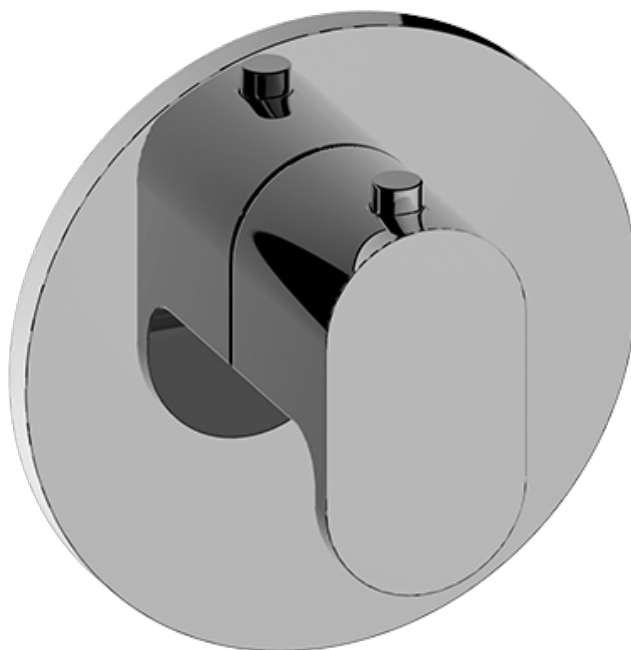

SHOWER
M-Series Thermostatic Shower
System - Ametis Ring
GL2.009SD-LM46E0

GRAFF[®]

Information

- 3/4" thermostatic valve and trim
- 3/4" 2-way diverter valve and trim
- G-8760 Ametis Ring with waterfall and rain shower settings, features no-clog, easy-clean nozzles
- Single LED light with 6 color variations
- Includes wall-mount button for LED control box
- Optional extension kit
- Flow rates: rain shower \leq 2.0 max gpm, waterfall \leq 2.0 max gpm
- ADA
- CALGreen

SHOWER
Thermostatic Rough Valve
G-8006

GRAFF[®]

Information

- 12.9 gpm @ 60 psi
- 3/4" universal inlets
- Built-in service stops
- Stacking outlet feature
- Complete serviceability from front of all units
- Supplied with protective plastic cover
- CalGreen compliant dependent on functions

www.graff-faucets.com | phone: 800-954-4723

SHOWER
Ametis M-Series Thermostatic
Valve Trim with Handle
G-8037-LM44E-T

GRAFF[®]

Information

- Single metal handle
- Decorative trim plate
- Use with G-8006 thermostatic rough valve
- To complete package, you must order rough valve
- ADA

Finishes

G-8052 M-Series
 2-Way Diverter Volume Control Valve
 WITH Off Function and Pass-Through

Product Features

- 12.1 gpm @ 60 psi
- 3/4" universal inlets/outlets with female threads
- Stacking inlet and pass-through port feature
- Supplied with protective plastic cover
- CalGreen compliant dependent on functions