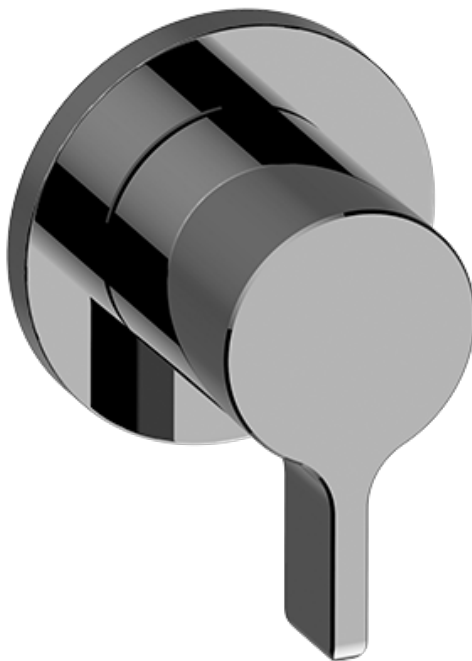

Finishes

G-8052 M-Series
 2-Way Diverter Volume Control Valve
 WITH Off Function and Pass-Through

Product Features

- 12.1 gpm @ 60 psi
- 3/4" universal inlets/outlets with female threads
- Stacking inlet and pass-through port feature
- Supplied with protective plastic cover
- CalGreen compliant dependent on functions

www.graff-faucets.com | phone: 800-954-4723

SHOWER
Terra M-Series 2-Way Diverter
Valve Trim with Handle
G-8068-LM46E1-T

GRAFF[®]

Information

- Single metal handle
- Decorative trim plate
- Use with G-8052 2-way diverter (pass through) control rough valve WITH off function
- To complete package, you must order rough valve
- ADA