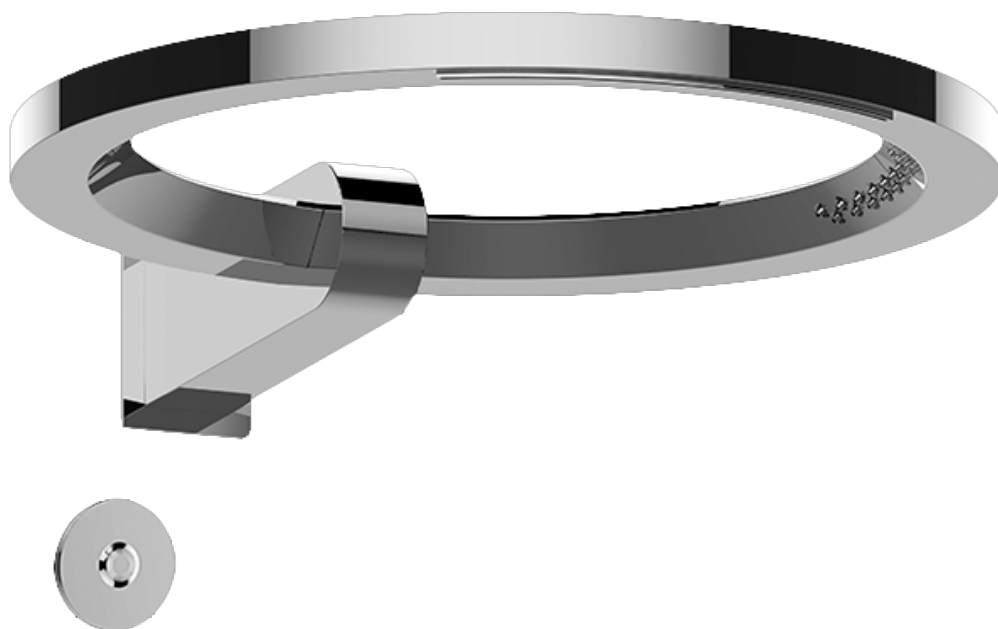

Matte Black

Polished
Chrome

Architectural
White

Information

- Wall-mounted installation
- 6-color LED chromotherapy lighting
- Dual-function water feature with cascade & waterfall shower settings
- Features no-clog, easy-clean nozzles
- Flow rates: rain shower ≤ 2.0 max gpm, waterfall ≤ 2.0 max gpm
- Includes wall-mount button for LED control box
- CALGreen