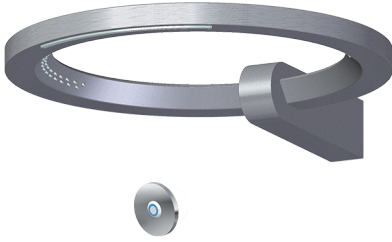

www.graff-faucets.com | phone: 800-954-4723

SHOWER
Terra M-Series 2-Way Diverter
Valve Trim with Handle
G-8068-LM46E1-T

GRAFF[®]

Information

- Single metal handle
- Decorative trim plate
- Use with G-8052 2-way diverter (pass through) control rough valve WITH off function
- To complete package, you must order rough valve
- ADA

Product Features

- Wall-mounted installation
- 6-color LED chromotherapy lighting
- Dual-function water feature with waterfall and rain shower settings
- Features no-clog, easy-clean spray nozzles
- Flow rates: rain shower ≤ 2.0 max gpm, waterfall ≤ 2.0 max gpm
- Includes wall-mount button for LED control box