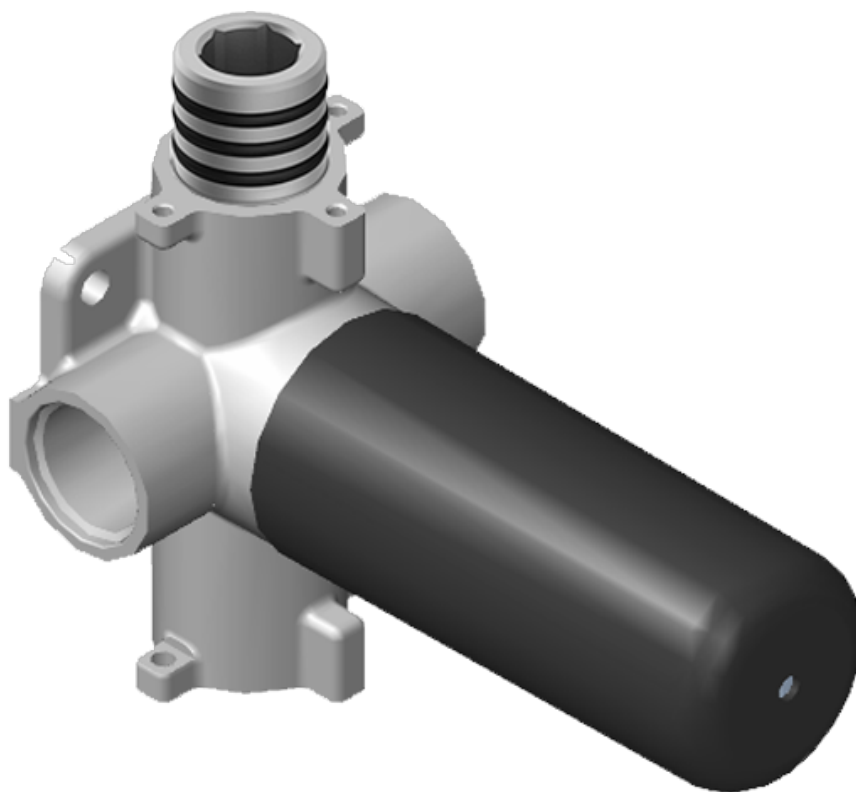

SHOWER
M-Series Thermostatic Shower
System - Ametis Ring
GL2.009SD-LM46E0

GRAFF[®]

Information

- 3/4" thermostatic valve and trim
- 3/4" 2-way diverter valve and trim
- G-8760 Ametis Ring with waterfall and rain shower settings, features no-clog, easy-clean nozzles
- Single LED light with 6 color variations
- Includes wall-mount button for LED control box
- Optional extension kit
- Flow rates: rain shower \leq 2.0 max gpm, waterfall \leq 2.0 max gpm
- ADA
- CALGreen

www.graff-faucets.com | phone: 800-954-4723

SHOWER
Ametis M-Series Thermostatic
Valve Trim with Handle
G-8037-LM44E-T

GRAFF[®]

Information

- Single metal handle
- Decorative trim plate
- Use with G-8006 thermostatic rough valve
- To complete package, you must order rough valve
- ADA

GRAFF®

Information

- 11.7 gpm @ 60 psi
- 3/4" universal inlets/outlets with female threads
- Operates one function at a time
- Stacking inlet and pass-through port feature
- Supplied with protective plastic cover
- CALGreen compliant depending on functions

Finishes

G-8052 M-Series
 2-Way Diverter Volume Control Valve
 WITH Off Function and Pass-Through

Product Features

- 12.1 gpm @ 60 psi
- 3/4" universal inlets/outlets with female threads
- Stacking inlet and pass-through port feature
- Supplied with protective plastic cover
- CalGreen compliant dependent on functions